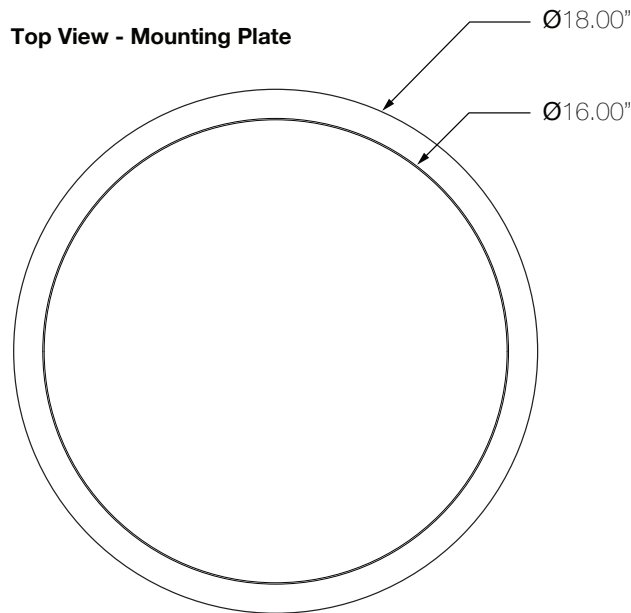

**Top View - Mounting Plate**

**Top View - Cover Plate**

**Side View**

## 18" Circular Canopy GP-2021

<b>Material</b>	Metal, powder-coated
<b>Size</b>	Ø 18.00"
<b>Weight</b>	Mounting plate: 2.5lbs, Cover plate: 3lbs

Circular Canopy works with the following Graypants products:

## ① Type

- 18 18" Circular
- 32 32" Circular
- RECT Rectangular
- LIN Linear
- CUST\* Custom