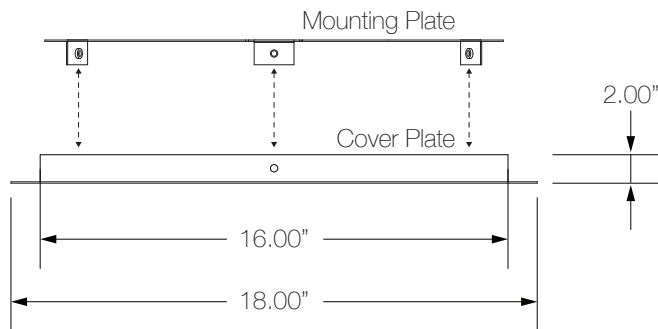

**Top View - Mounting Plate**

**Top View - Cover Plate**

**Side View**

## 18" Circular Canopy GP-2021

<b>Material</b>	Metal, powder-coated
<b>Size</b>	Ø 18.00"
<b>Weight</b>	Mounting plate: 2.5lbs, Cover plate: 3lbs

Circular Canopy works with the following Graypants products:

## ① Type

- 18 18" Circular
- 32 32" Circular
- RECT Rectangular
- LIN Linear
- CUST\* Custom