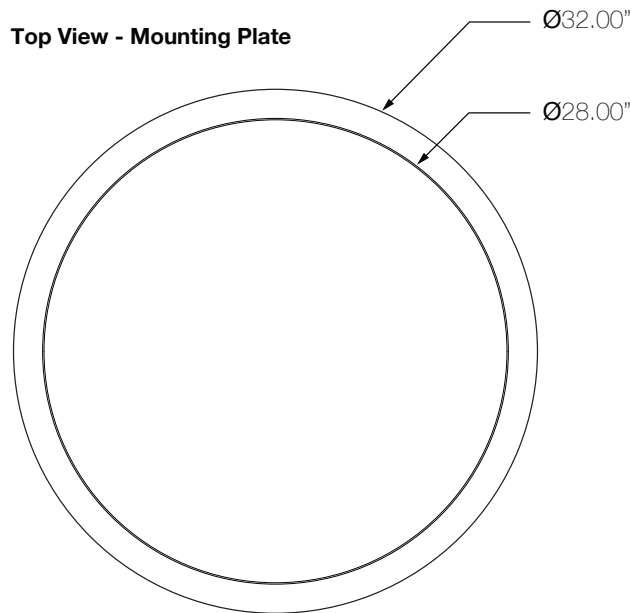

**Top View - Mounting Plate**

**Top View - Cover Plate**

**Side View**

## 32\"/>

|                 |   |
|-----------------|---|
| <b>Material</b> | Metal, powder-coated                      |
| <b>Size</b>     | Ø 32.00"                                  |
| <b>Weight</b>   | Mounting plate: 2.5lbs, Cover plate: 3lbs |

## ① Type

- 18 18" Circular
- 32 32" Circular
- RECT Rectangular
- LIN Linear
- CUST\* Custom