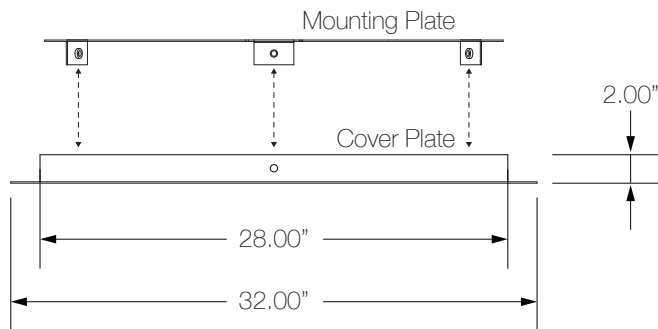

**Top View - Mounting Plate**

**Top View - Cover Plate**

**Side View**

## 32\"/>

|                 |   |
|-----------------|---|
| <b>Material</b> | Metal, powder-coated                      |
| <b>Size</b>     | Ø 32.00"                                  |
| <b>Weight</b>   | Mounting plate: 2.5lbs, Cover plate: 3lbs |

## ① Type

- 18 18" Circular
- 32 32" Circular
- RECT Rectangular
- LIN Linear
- CUST\* Custom