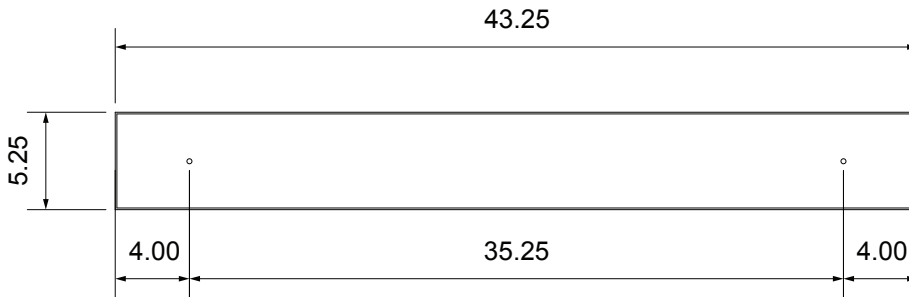

Top View - Mounting Plate

Top View - Cover Plate

Side View

Rectangular Canopy GP-2021

Material	Metal, powder-coated
Size	19.25" x 43.25"
Weight	Mounting plate: 12lbs, Cover plate: 13lbs

Rectangular Canopy works with the following Graypants products:

① Type

- 18 18" Circular
- 32 32" Circular
- RECT Rectangular
- LIN Linear
- CUST* Custom

② Mounting

- SM Surface Mounted
- SP Suspended

③ Canopy Color

- BLK Black
- WH White
- CS* Custom

*Indicates modification with additional lead time and/or costs