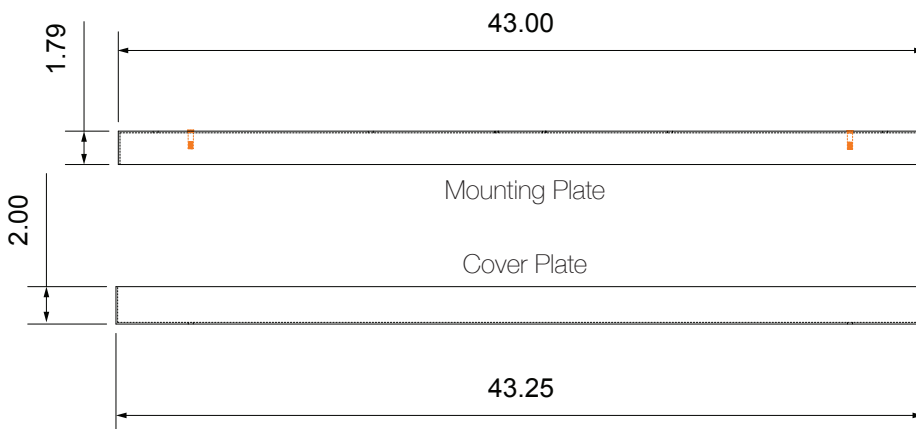

Top View - Mounting Plate

Top View - Cover Plate

Side View

Rectangular Canopy GP-2021

Material	Metal, powder-coated
Size	19.25" x 43.25"
Weight	Mounting plate: 12lbs, Cover plate: 13lbs

Rectangular Canopy works with the following Graypants products:

① Type

- 18 18" Circular
- 32 32" Circular
- RECT Rectangular
- LIN Linear
- CUST* Custom

② Mounting

- SM Surface Mounted
- SP Suspended

③ Canopy Color

- BLK Black
- WH White
- CS* Custom

*Indicates modification with additional lead time and/or costs