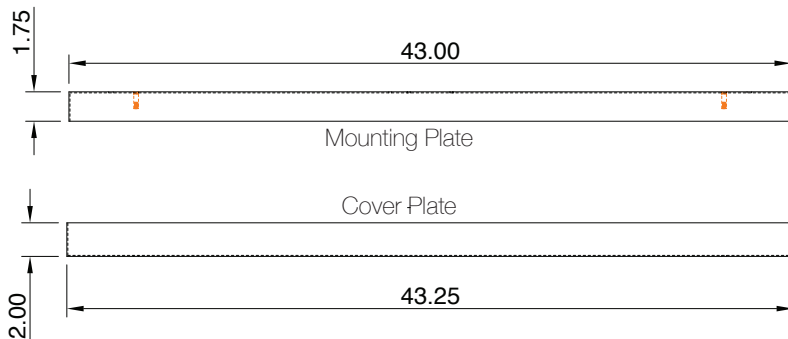

Top View - Mounting Plate

Top View - Cover Plate

Side View

Rectangular Canopy GP-2020

Material	Metal, powder-coated
Size	19.25" x 43.25"
Weight	Mounting plate: 12lbs, Cover plate: 13lbs

Rectangular Canopy works with the following Graypants products:

CANOPY - **GP** **2102** - - -

Qty. ① ② ③

For each number, make one selection and enter into the corresponding box above.

① Type

- 18 18" Circular
- 32 32" Circular
- RECT Rectangular
- LIN Linear
- CUST* Custom