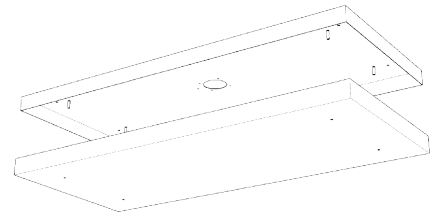

Top View - Mounting Plate

Top View - Cover Plate

Side View

Rectangular Canopy GP-2020

Material	Metal, powder-coated
Size	19.25" x 43.25"
Weight	Mounting plate: 12lbs, Cover plate: 13lbs

Rectangular Canopy works with the following Graypants products:

CANOPY - **GP** **2102** - - -

Qty. ① ② ③

For each number, make one selection and enter into the corresponding box above.

① Type

- 18 18" Circular
- 32 32" Circular
- RECT Rectangular
- LIN Linear
- CUST* Custom