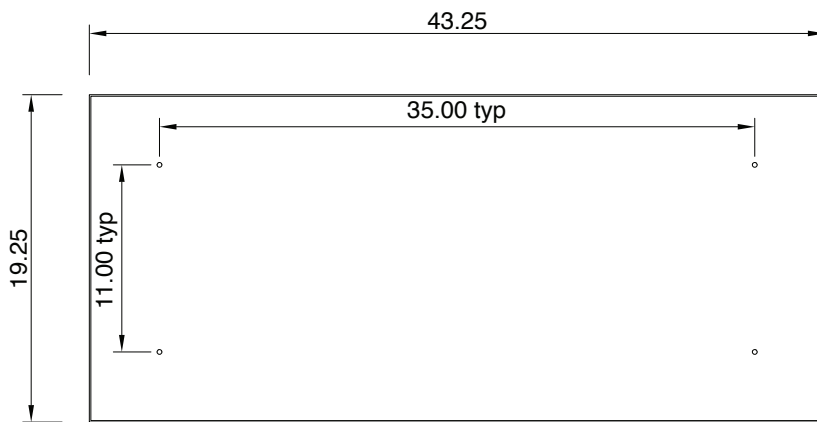

Top View - Mounting Plate

Top View - Cover Plate

Side View

Rectangular Canopy GP-2020

Material	Metal, powder-coated
Size	19.25" x 43.25"
Weight	Mounting plate: 12lbs, Cover plate: 13lbs

Rectangular Canopy works with the following Graypants products:

CANOPY - **GP** **2102** - - -

Qty. ① ② ③

For each number, make one selection and enter into the corresponding box above.

① Type

- 18 18" Circular
- 32 32" Circular
- RECT Rectangular
- LIN Linear
- CUST* Custom