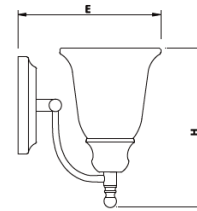

Job Name: _____

Type: _____

Part #: _____

Notes: _____

LL4475

1-4 Light Vanity in Satin Nickel with Alabaster Bell Shades

See Ordering Section for Performance and Dimensions

Notes/Certification/Warranty

- TRIAC Dimming
- Energy Star Rated
- UL/cUL Listed for Damp Locations (Indoor Use Only).
- 1 year against manufacturing defects

PART #	NOTES
LL4475-1	Single Shade: 1x 120V/9W/800lm/80CRI 6.0" x 9.5" x 8.5"
LL4475-2	Double Shade: 2x 120V/9W/800lm/80CRI 18.0" x 9.5" x 8.5"
LL4475-3	Triple Shade: 3x 120V/9W/800lm/80CRI 24.0" x 9.5" x 8.5"
LL44765-4	Quadruple Shade: 4x 120V/9W/800lm/80CRI 36.0" x 9.5" x 8.5"