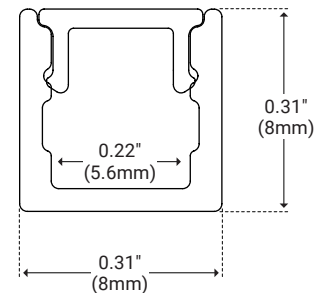

I Features

- Available In 78.74" (2m) Sections
- Extruded Aluminum Construction
- Anodized Matte Finish
- Consult Factory for Custom Lengths
- Available in Various Finish Colors

I Dimensions

Length	78.74" (2m)
Width (External)	0.31" (8mm)
Width (Internal)	0.22" (5.6mm)
Height	0.31" (8mm)

CHANNEL + MOUNTING CLIP

I Ordering Code Builder

Example: CH0400-2-WH-MMC-EC

I Lens

White Lens

Unit Number	CH-LNS-AI-WH-2M	Ordering Code WH
Dimension	L 78.74" (2m) W 0.26" (6.6mm)	H 0.12" (3.1mm)
Light transmission	70%	

Black Lens

Unit Number	CH-LNS-AI-BK-2M	Ordering Code BK
Dimension	L 78.74" (2m) W 0.26" (6.6mm)	H 0.12" (3.1mm)
Light transmission	30%	

I Mounts

Metal Mounting Clips

Unit Number	CH-CLP-0400-M	Ordering Code MMC
Dimension	L 0.47" (12.1mm) W 0.34" (8.7mm)	H 0.39" (9.8mm)

I End Cap

End Cap Pair

Unit Number	CH-EC-0400	Ordering Code EC
Dimension	L 0.17" (4.4mm) W 0.31" (7.94mm)	H 0.31" (7.94mm)

I Optional Accessories

Product	Unit Number	Description
Accessory Pack	CH-PAK-0400	Accessories pack includes 1 pair of end caps and 4 metal clips.