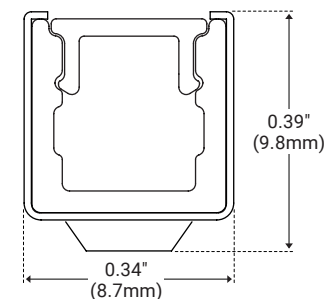

I Features

- Available In 78.74" (2m) Sections
- Extruded Aluminum Construction
- Anodized Matte Finish
- Consult Factory for Custom Lengths
- Available in Various Finish Colors

I Dimensions

Length	78.74" (2m)
Width (External)	0.31" (8mm)
Width (Internal)	0.22" (5.6mm)
Height	0.31" (8mm)

CHANNEL + MOUNTING CLIP

I Ordering Code Builder

Example: CH0400-2-WH-MMC-EC

I Lens

White Lens

Unit Number	CH-LNS-AI-WH-2M	Ordering Code WH
Dimension	L 78.74" (2m) W 0.26" (6.6mm)	H 0.12" (3.1mm)
Light transmission	70%	

Black Lens

Unit Number	CH-LNS-AI-BK-2M	Ordering Code BK
Dimension	L 78.74" (2m) W 0.26" (6.6mm)	H 0.12" (3.1mm)
Light transmission	30%	

I Mounts

Metal Mounting Clips

Unit Number	CH-CLP-0400-M	Ordering Code MMC
Dimension	L 0.47" (12.1mm) W 0.34" (8.7mm)	H 0.39" (9.8mm)

I End Cap

End Cap Pair

Unit Number	CH-EC-0400	Ordering Code EC
Dimension	L 0.17" (4.4mm) W 0.31" (7.94mm)	H 0.31" (7.94mm)

I Optional Accessories

Product	Unit Number	Description
Accessory Pack	CH-PAK-0400	Accessories pack includes 1 pair of end caps and 4 metal clips.