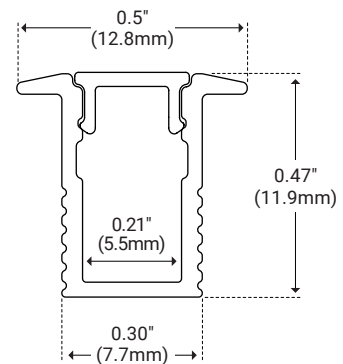

## I Features

- Available In 78.74" (2m) Sections
- Extruded Aluminum Construction
- Anodized Matte Finish
- Consult Factory for Custom Lengths
- Available in Various Finish Colors

## I Dimensions

Length	78.74" (2m)
Width (External)	0.5" (12.8mm)
Width (Internal)	0.21" (5.5mm)
Height	0.47" (11.9mm)

### White Lens

Unit Number	CH-LNS-AI-WH-2M	Ordering Code	WH
Dimension	L 78.74" (2m)	W 0.26" (6.6mm)	H 0.12" (3.1mm)
Light transmission	70%		

### End Cap Pair

Unit Number	CH-EC-0404	Ordering Code	EC
Dimension	L 0.34" (8.7mm)	W 0.5" (12.8mm)	H 0.47" (11.9mm)