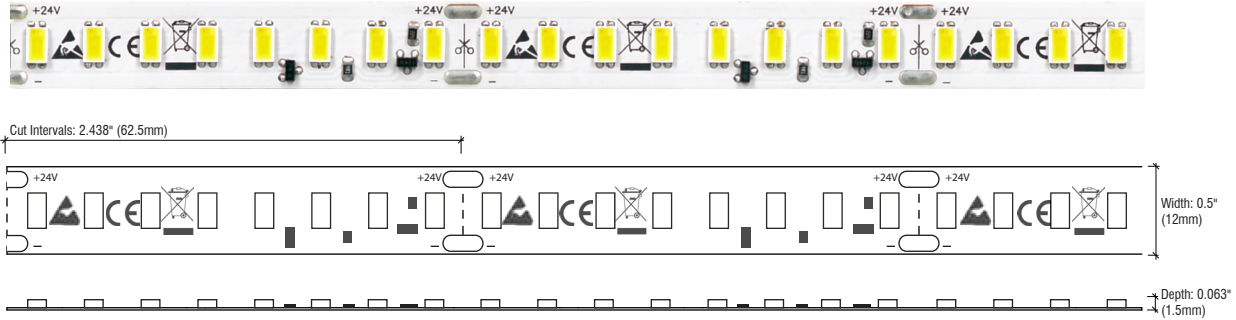

VERTEX™ 1000 (INDOOR)

VT-SERIES | LINEAR LED LIGHTING

Fixture Type: _____

Project: _____

Location: _____

MODEL:	VT27K-24V	VT30K-24V	VT35K-24V	VT40K-24V	VT50K-24V
Kelvin	2700K	3000K	3500K	4000K	5000K
Lumens	966 lm/ft	1000 lm/ft	1020 lm/ft	1041 lm/ft	1065 lm/ft

PRODUCT FEATURES

- 1000 lumens per foot
- Dimmable
- 50,000 hour life
- 5-year warranty
- UL-listed for indoor use
- 3M™ Industrial adhesive backing
- For use with 24V power supplies

SPECIFICATIONS

Series	VT - Vertex™ 1000 (Indoor)
Input Voltage	24VDC / Constant Current
Watts per Foot	6.7W/ft @ Maximum Run Length
Beam Spread	120°
Max Run Length	Unlimited, power every 14ft
Cut Intervals	2.438" (62.5mm)
Dimensions	0.5" (12mm) x 0.063" (1.5mm)
CRI	85+
Diode	5630
Dimming Options	PWM, Triac, 0-10V, DMX, Hi-lume
Temp Range	-40°F (-40°C) to 149°F (65°C)

KELVIN COLOR TEMPERATURE SCALE

TOTAL WATTAGE USED AT EACH LENGTH

1ft	2ft	3ft	4ft	5ft	6ft	7ft	8ft	9ft	10ft	11ft	12ft	13ft	14ft
6.7	13.4	20.1	26.8	33.4	40.1	46.8	53.5	60.2	66.9	73.5	80.3	86.9	93.6

Conforms to ANSI/UL Standard 2108
 Certified to CAN/CSA Standard C22.2 No. 250.0