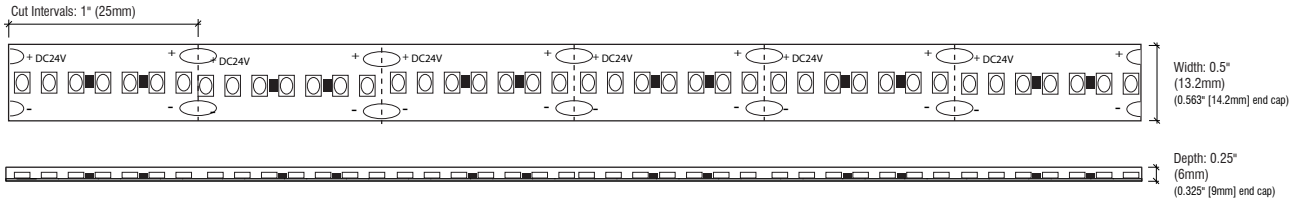

DIRECT VIEW 700 (OUTDOOR)

DV-SERIES | RUBBER COATED | LINEAR LED LIGHTING

Fixture Type: _____

Project: _____

Location: _____

MODEL:	DV27K-WR-24V	DV30K-WR-24V	DV35K-WR-24V	DV40K-WR-24V	DV50K-WR-24V
Kelvin	2700K	3000K	3500K	4000K	5000K
Lumens	658 lm/ft	670 lm/ft	690 lm/ft	704 lm/ft	723 lm/ft
Rating	IP67	IP67	IP67	IP67	IP67

SPECIFICATIONS

Series	DV - Direct View 700 (Outdoor)
Input Voltage	24V DC / Constant Voltage
Watts per Foot	5.3W/ft @ Maximum Run Length
Beam Spread	120°
Max Run Length	Unlimited, power every 15ft
Production Intervals	1" (25mm)
End Cap Dimensions	0.563" (14.2mm) x 0.325" (9mm)
Tape Dimensions	0.5" (13.2mm) x 0.25" (6mm)
CRI	90+
Diode	Epistar 2016
Dimming Options	PWM, Triac, 0-10V, DMX, Hi-lume
Temp Range	-40°F (-40°C) to 149°F (65°C)

KELVIN COLOR TEMPERATURE SCALE

TOTAL WATTAGE USED AT EACH LENGTH

1ft	2ft	3ft	4ft	5ft	6ft	7ft	8ft	9ft	10ft	11ft	12ft	13ft	14ft	15ft
7.7	15.1	22.3	29.5	35.8	41.9	47.2	52.4	57.8	62.7	66.1	70	73.3	76.7	80.1