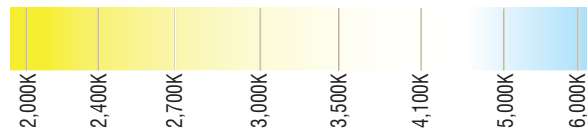

PERFORMANCE 200 (OUTDOOR)

PL-SERIES | RUBBER COATED | LINEAR LED LIGHTING

Fixture Type: _____

Project: _____

Location: _____

MODEL:	PL27K-WR-24V	PL3K-WR-24V	PL35K-WR-24V	PL41K-WR-24V	PL5K-WR-24V
Kelvin	2700K	3000K	3500K	4100K	5000K
Lumens	148 lm/ft	169 lm/ft	176 lm/ft	184 lm/ft	195 lm/ft
Rating	IP67	IP67	IP67	IP67	IP67

PRODUCT FEATURES

- 90+ CRI
- Dimmable
- 50,000 hour life
- 5-year warranty
- UL-listed for indoor and outdoor use
- 3M™ industrial adhesive backing
- For use with 24V power supplies

SPECIFICATIONS

Series	PL - Performance 200 (Outdoor)
Input Voltage	24V DC / Constant Voltage
Watts per Foot	1.9W/ft @ Maximum Run Length
Beam Spread	120°
Max Run Length	Unlimited, power every 30ft
Production Intervals	2.625" (66.7mm)
End Cap Dimensions	0.5" (12.2mm) x 0.325" (9mm)
Tape Dimensions	0.438" (11.2mm) x 0.25" (6mm)
CRI	90+
Diode	Epistar 2835
Dimming Options	PWM, Triac, 0-10V, DMX, Hi-lume
Temp Range	-40°F (-40°C) to 149°F (65°C)

KELVIN COLOR TEMPERATURE SCALE

TOTAL WATTAGE USED AT EACH LENGTH

1ft	2ft	3ft	4ft	5ft	6ft	7ft	8ft	9ft	10ft	11ft	12ft	13ft	14ft	15ft
2.1	5.2	8.2	9.6	12.4	14.4	17.2	18.7	21.6	23	25.8	26.9	29.7	31.5	33.8
16ft	17ft	18ft	19ft	20ft	21ft	22ft	23ft	24ft	25ft	26ft	27ft	28ft	29ft	30ft
35.1	37.1	38	40.7	41.9	43.9	46.6	47.7	49.9	50.7	52.4	54.2	55.6	57.5	57.8