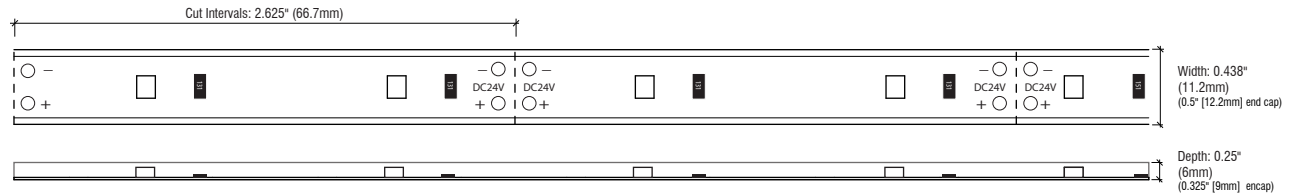

PERFORMANCE 200 (OUTDOOR)

PL-SERIES | RUBBER COATED | LINEAR LED LIGHTING

Fixture Type: _____

Project: _____

Location: _____

MODEL:	PL27K-WR-24V	PL3K-WR-24V	PL35K-WR-24V	PL41K-WR-24V	PL5K-WR-24V
Kelvin	2700K	3000K	3500K	4100K	5000K
Lumens	148 lm/ft	169 lm/ft	176 lm/ft	184 lm/ft	195 lm/ft
Rating	IP67	IP67	IP67	IP67	IP67

PRODUCT FEATURES

- 90+ CRI
- Dimmable
- 50,000 hour life
- 5-year warranty
- UL-listed for indoor and outdoor use
- 3M™ industrial adhesive backing
- For use with 24V power supplies

SPECIFICATIONS

Series	PL - Performance 200 (Outdoor)
Input Voltage	24V DC / Constant Voltage
Watts per Foot	1.9W/ft @ Maximum Run Length
Beam Spread	120°
Max Run Length	Unlimited, power every 30ft
Production Intervals	2.625" (66.7mm)
End Cap Dimensions	0.5" (12.2mm) x 0.325" (9mm)
Tape Dimensions	0.438" (11.2mm) x 0.25" (6mm)
CRI	90+
Diode	Epistar 2835
Dimming Options	PWM, Triac, 0-10V, DMX, Hi-lume
Temp Range	-40°F (-40°C) to 149°F (65°C)

KELVIN COLOR TEMPERATURE SCALE

TOTAL WATTAGE USED AT EACH LENGTH

1ft	2ft	3ft	4ft	5ft	6ft	7ft	8ft	9ft	10ft	11ft	12ft	13ft	14ft	15ft
2.1	5.2	8.2	9.6	12.4	14.4	17.2	18.7	21.6	23	25.8	26.9	29.7	31.5	33.8
16ft	17ft	18ft	19ft	20ft	21ft	22ft	23ft	24ft	25ft	26ft	27ft	28ft	29ft	30ft
35.1	37.1	38	40.7	41.9	43.9	46.6	47.7	49.9	50.7	52.4	54.2	55.6	57.5	57.8