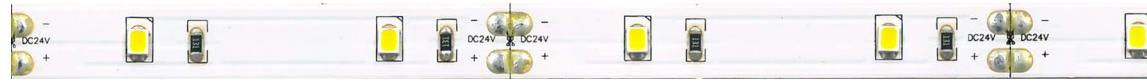

PERFORMANCE 200 (OUTDOOR)

PL-SERIES | RUBBER COATED | LINEAR LED LIGHTING

Fixture Type: _____

Project: _____

Location: _____

MODEL:	PL27K-WR-24V	PL3K-WR-24V	PL35K-WR-24V	PL41K-WR-24V	PL5K-WR-24V
Kelvin	2700K	3000K	3500K	4100K	5000K
Lumens	148 lm/ft	169 lm/ft	176 lm/ft	184 lm/ft	195 lm/ft
Rating	IP67	IP67	IP67	IP67	IP67

PRODUCT FEATURES

- 90+ CRI
- Dimmable
- 50,000 hour life
- 5-year warranty
- UL-listed for indoor and outdoor use
- 3M™ industrial adhesive backing
- For use with 24V power supplies

SPECIFICATIONS

Series	PL - Performance 200 (Outdoor)
Input Voltage	24V DC / Constant Voltage
Watts per Foot	1.9W/ft @ Maximum Run Length
Beam Spread	120°
Max Run Length	Unlimited, power every 30ft
Production Intervals	2.625" (66.7mm)
End Cap Dimensions	0.5" (12.2mm) x 0.325" (9mm)
Tape Dimensions	0.438" (11.2mm) x 0.25" (6mm)
CRI	90+
Diode	Epistar 2835
Dimming Options	PWM, Triac, 0-10V, DMX, Hi-lume
Temp Range	-40°F (-40°C) to 149°F (65°C)

KELVIN COLOR TEMPERATURE SCALE

TOTAL WATTAGE USED AT EACH LENGTH

1ft	2ft	3ft	4ft	5ft	6ft	7ft	8ft	9ft	10ft	11ft	12ft	13ft	14ft	15ft
2.1	5.2	8.2	9.6	12.4	14.4	17.2	18.7	21.6	23	25.8	26.9	29.7	31.5	33.8
16ft	17ft	18ft	19ft	20ft	21ft	22ft	23ft	24ft	25ft	26ft	27ft	28ft	29ft	30ft
35.1	37.1	38	40.7	41.9	43.9	46.6	47.7	49.9	50.7	52.4	54.2	55.6	57.5	57.8