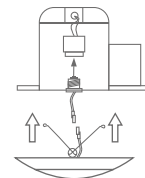

4" J-BOX FLUSHMOUNT

ACCESSORIES INCLUDED:

- Attach mounting bracket to J-box
- Click downlight into mounting bracket

Mounting Bracket

J-Box Screws

Wire Nuts

LED Adapter

4" CAN RECESSED

ACCESSORIES SOLD SEPARATELY:

- Connect E26 adapter to the LED adapter
- Insert mounting clips and push downlight up until flush with ceiling

E26 Adapter

Mounting Bracket

Mounting Clips

5-6" CAN RECESSED

ACCESSORIES SOLD SEPARATELY: