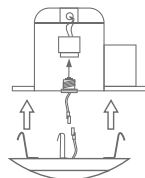

4" J-BOX FLUSHMOUNT

ACCESSORIES INCLUDED:

- Attach mounting bracket to J-box
- Click downlight into mounting bracket

Mounting Bracket

J-Box Screws

Wire Nuts

LED Adapter

4" CAN RECESSED

ACCESSORIES SOLD SEPARATELY:

- Connect E26 adapter to the LED adapter
- Insert mounting clips and push downlight up until flush with ceiling

E26 Adapter

Mounting Bracket

Mounting Clips

5-6" CAN RECESSED

ACCESSORIES SOLD SEPARATELY: