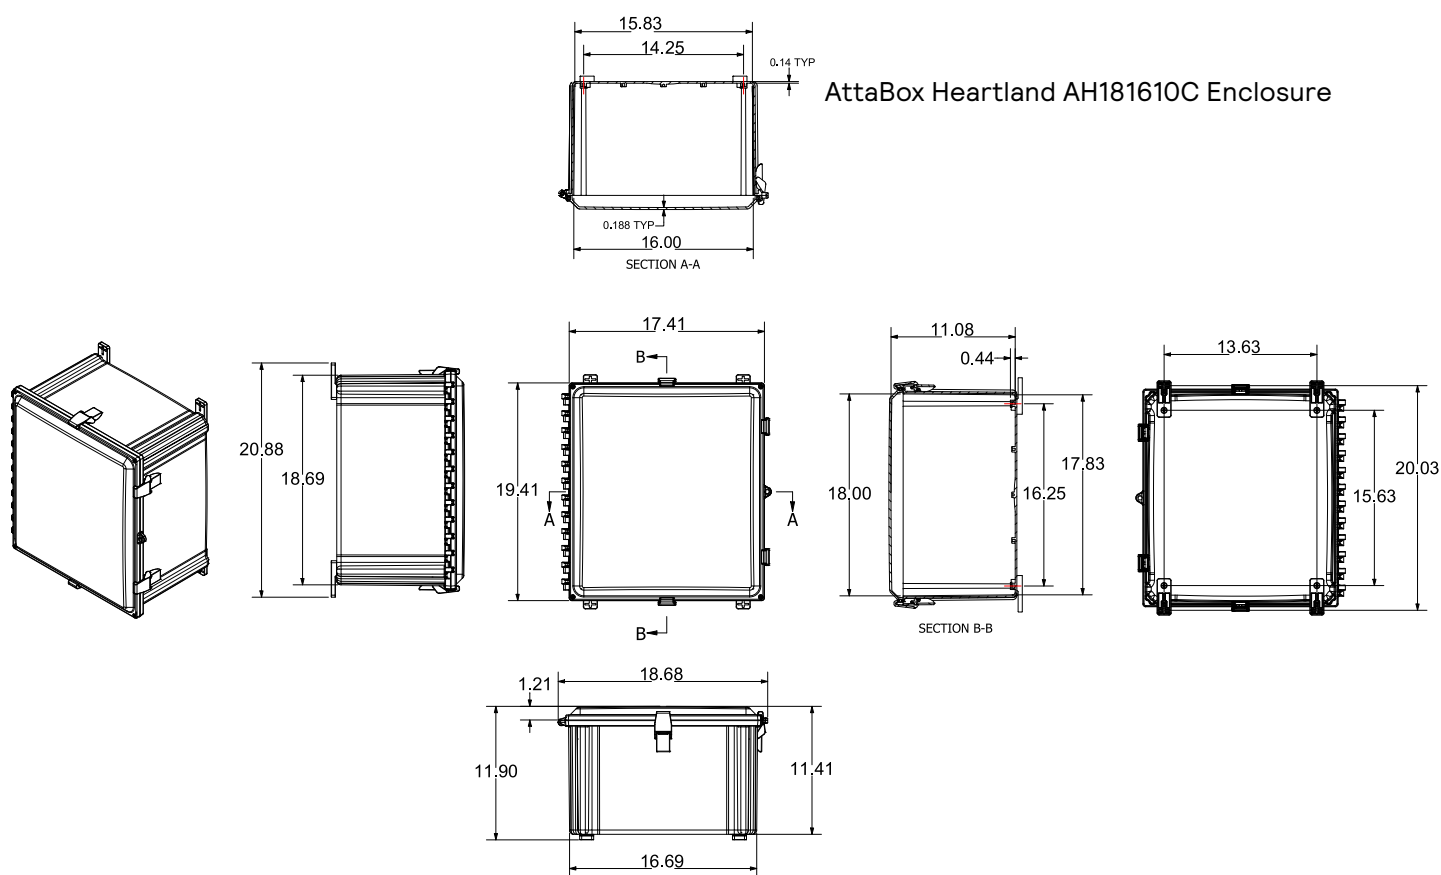

Control cabinet: common specifications

Specifications that apply to both the precommissioned and the tailored control cabinets.

Mechanical dimensions

© 2022 Signify Holding. All rights reserved. The information provided herein is subject to change, without notice. Signify does not give any representation or warranty as to the accuracy or completeness of the information included herein and shall not be liable for any action in reliance thereon. The information presented in this document is not intended as any commercial offer and does not form part of any quotation or contract, unless otherwise agreed by Signify.

Signify North America Corporation
400 Crossing Blvd, Suite 600
Bridgewater, NJ 08807
Telephone 855-486-2216

Signify Canada Ltd.
281 Hillmount Road,
Markham, ON, Canada L6C 2S3
Telephone 800-668-9008

All trademarks are owned by Signify Holding or their respective owners.