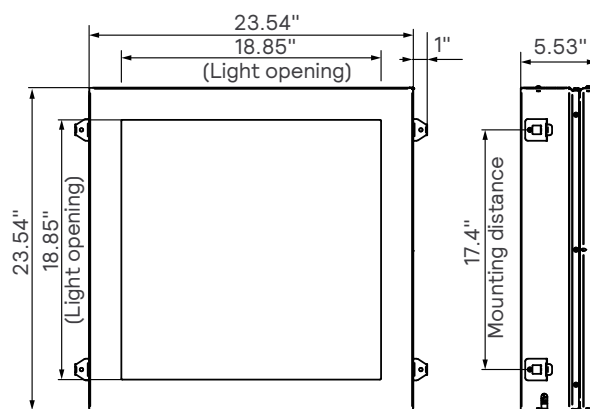

Product 12nc

Skylight (NAM)	included in: 912401564422 912401564423 912401564424 912401564425