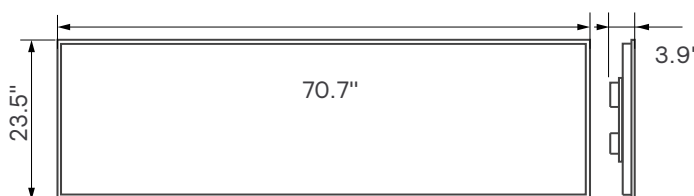

Operating and Electrical

Input voltage	120-277V
Input frequency	50-60Hz
Input current	0.35 A @ 120 V
Power factor (min.)	0.9
THD	< 20%
Products per MCB (type B 16A)	36

Controls and User Interface

Lighting control	Compatible with NatureConnect control system
Maximum amount of fixtures per NatureConnect control output	32

Mechanical and Housing

Dimensions (LxWxH)	70.7" x 23.5" x 3.9"
Housing material	Aluminum
Housing color	White RAL9003
Optical cover/lens type	Polystyrene
Optical cover/lens finish	Opal
Net weight product	34 lbs

Product 12nc

Daylight Standalone T Bar 2 PK (NAM)	912401564429
Daylight Standalone Drywall 2 PK (NAM)	912401564430
Daylight Standalone Suspended 2 PK (NAM)	912401564431
Daylight Island (NAM)	included in: 912401564422 912401564423 912401564424 912401564425