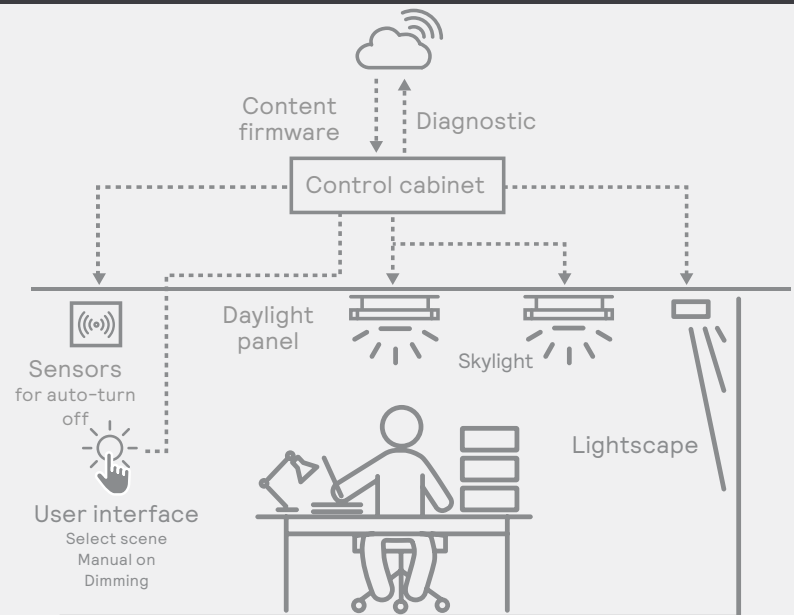

Learn more at www.signify.com/NatureConnect

Ledelite NatureConnect

Natural lighting system

Technical specifications

NatureConnect precommissioned System

NatureConnect precommissioned is a completely functional NatureConnect system that doesn't require commissioning.

A pre-configured control cabinet automatically creates the right light settings and works with the presence sensor(s) and user interface(s) that come with the system.

The controller limits power usage of each luminaire to the "energy code rated power" for energy code compliance.

NatureConnect tailored System

In larger installations the NatureConnect system can be integrated with an external lighting control system.

0-10V or Ethernet/IP

Control (e.g. with Dyalite) is possible through an Ethernet/IP protocol to fully support all possibilities. Alternatively the system can use a dual 0-10 V input to allow control of brightness for daylight regulation), set the scene, or turn the system off. It is designed to be compatible with any control system that supports 0-10 V.