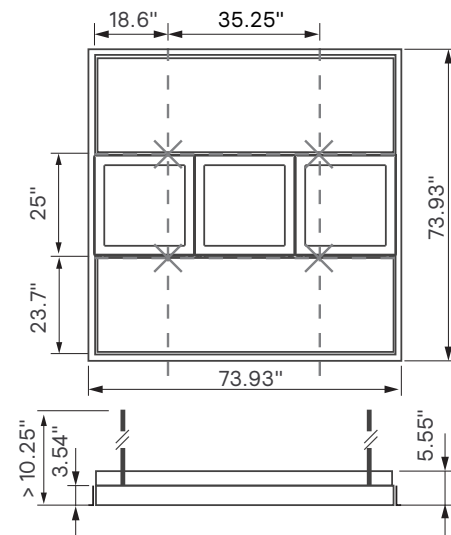

Small frame recessed

Specified data is valid for luminaire set at maximum power