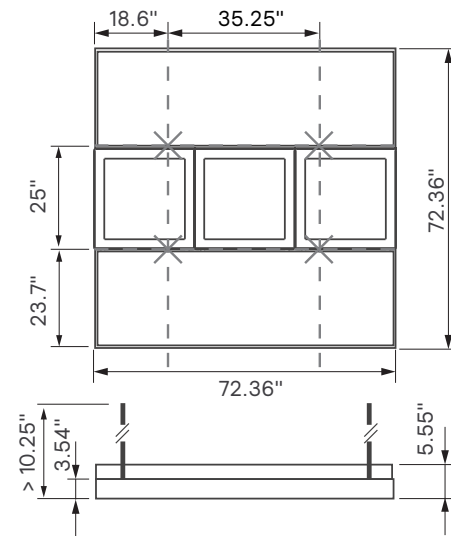

Small frame suspended