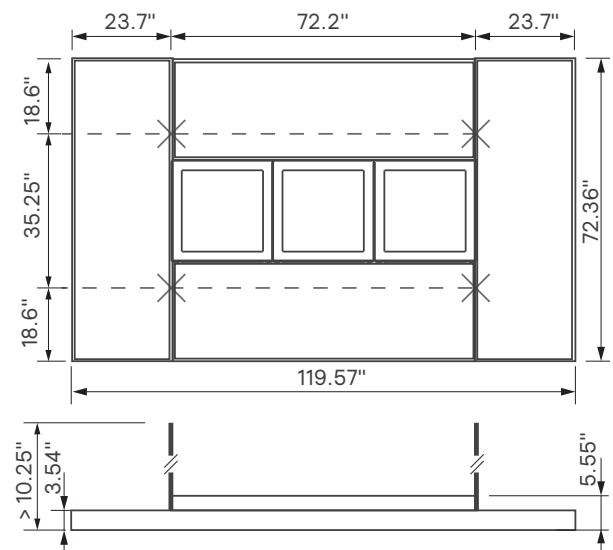

Large frame suspended