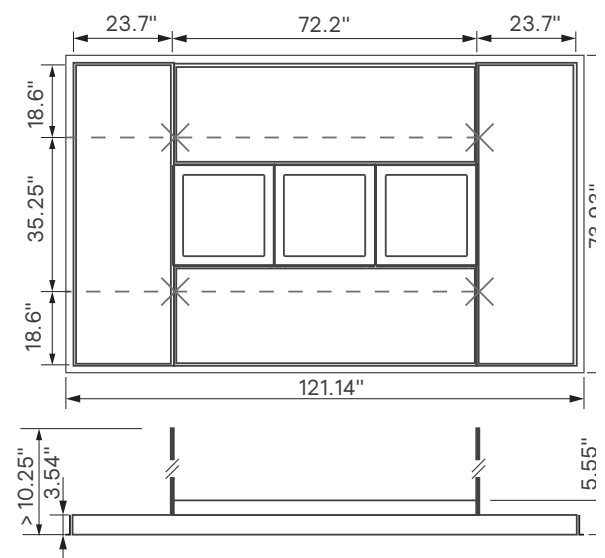

Large frame recessed

Specified data is valid for luminaire set at maximum power

Controls and User Interface

Lighting control	Compatible with NatureConnect control system
Maximum amount of large islands per NatureConnect control output	3