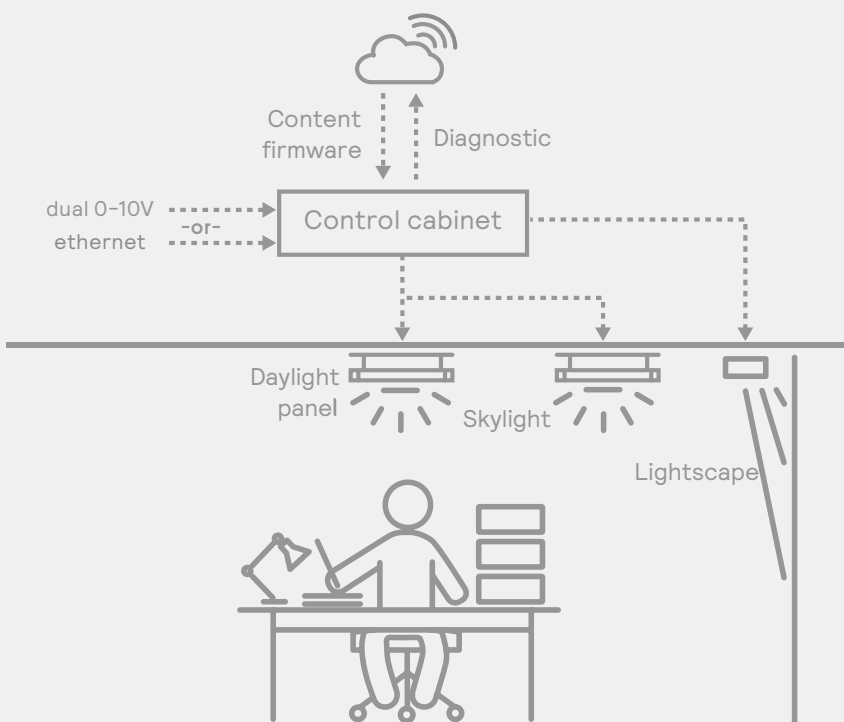

NatureConnect tailored System

In larger installations the NatureConnect system can be integrated with an external lighting control system.

0-10V or Ethernet/IP

Control (e.g. with Dyalite) is possible through an Ethernet/IP protocol to fully support all possibilities. Alternatively the system can use a dual 0-10 V input to allow control of brightness for daylight regulation), set the scene, or turn the system off. It is designed to be compatible with any control system that supports 0-10 V.

The NatureConnect control cabinet addresses the luminaires and performs the dual role of content generator and power budget limit enforcer. There is an optional cloud connection enabling software updates and any customizations needed.