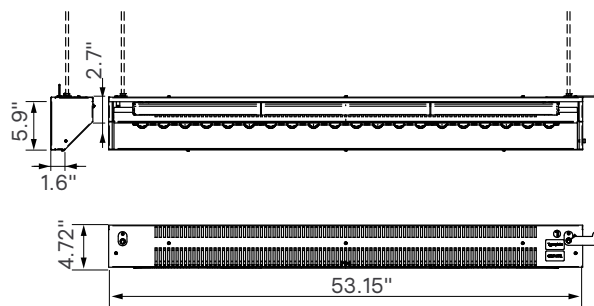

Product 12nc

Lightscape white (NAM)	912401564452
Lightscape dark grey (NAM)	912401564453