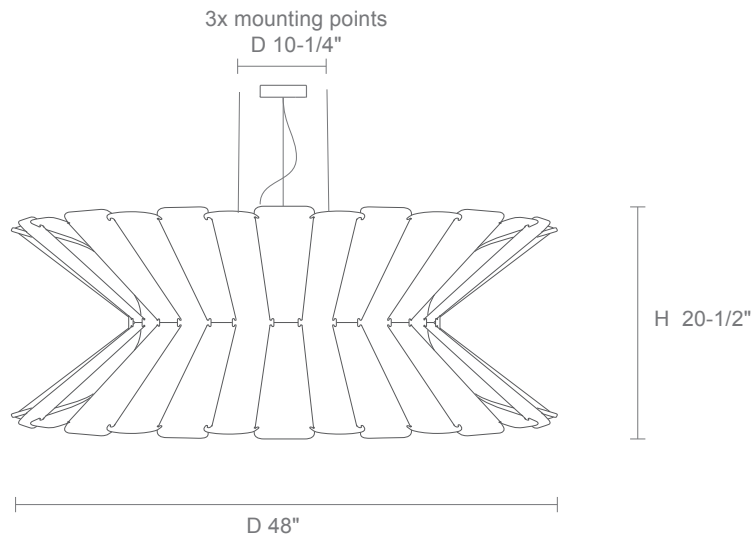

SIMONA 122 LLED