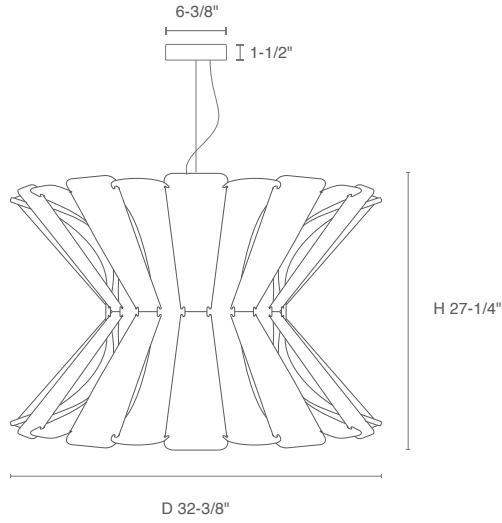

MOUNTING OPTIONS

SIMONA 83