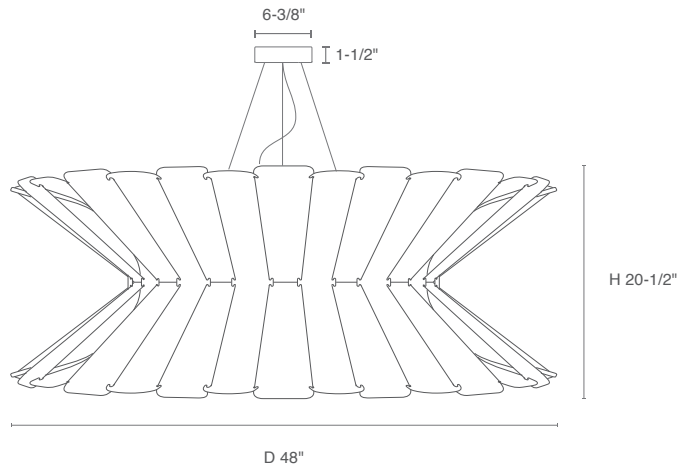

MOUNTING OPTIONS

SIMONA 122