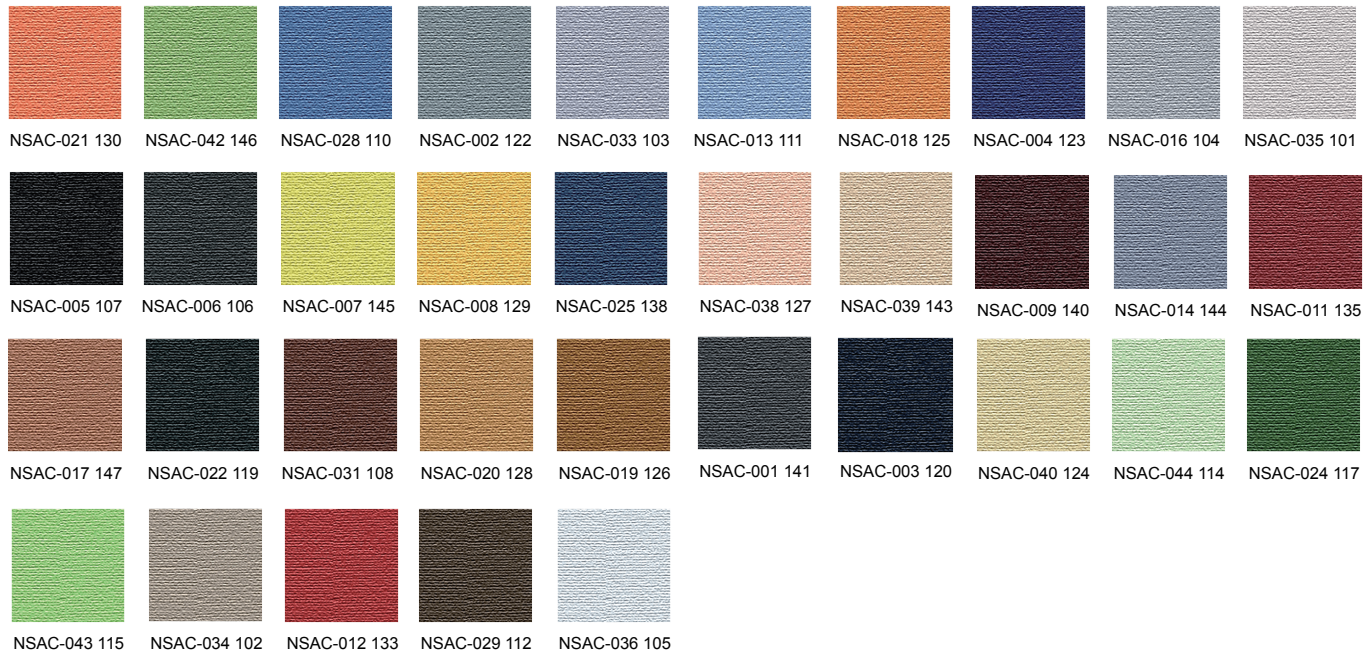

Ordering Information

Example: FR24-AC-ACPMK-WH-NSAC-021 130

Series	Diameter	Acoustic - Configuration	Installation	Frame Finish	Acoustic Color
FR	12 -11.8"	- AC-Acoustic	ACPMK - Aircraft Cable Pendant Mount Kits	- WH -White ¹	NSAC-021 130
	16 -15.7"			Optional BK -Black ¹	NSAC-042 146
	19 -18.9"				NSAC-028 110
	24 -23.6"		SMK-Surface Mount Kits		NSAC-002 122
	35 - 35.4"				NSAC-033 103
	47 - 47.2"				

* Please see acoustic color details in following list

Notice: White finish is standard. Custom colors might be available for an additional fee. Please check with Customer Service for more information.

Acoustic Color List

* The standard acoustic colors include: NSAC-021 130, NSAC-042 146, NSAC-028 110, NSAC-002 122, NSAC-033 103. If for other acoustic colors please contact Customer Service in advance.

Warranty

Five year limited warranty.