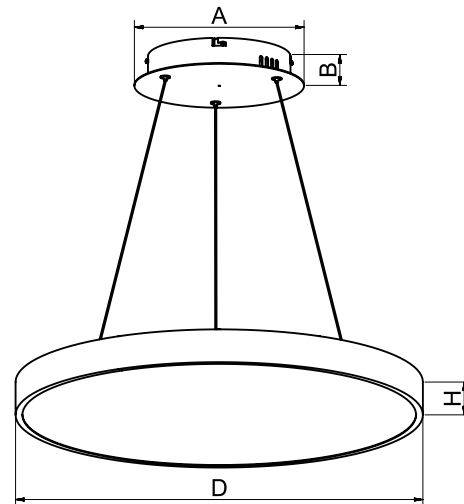

FOCUS ACOUSTIC FIXTURE

PRODUCT DESCRIPTION

The Focus Acoustic Fixture offers the FOCUS family in sizes ranging from 11.8".(dia.) up to 47.2".(dia.). Aluminum body constructions. Working harmoniously with acoustic-materials to reduce the noise-levels in any space. Maximizes surface area to absorb sound waves and improve harmony in the installed space. Flexible installations come in pendant and surface mounted.

SPECIFICATION

DIMENSION TABEL			
D	H	A	B
11.8"(300mm)	1.8"(45mm)	10.0"(250mm)	1.38"(35mm)
15.7"(400mm)	1.8"(45mm)	10.0"(250mm)	1.38"(35mm)
18.9"(480mm)	3.1"(80mm)	10.0"(250mm)	1.38"(35mm)
23.6"(600mm)	3.1"(80mm)	10.0"(250mm)	1.38"(35mm)
35.4"(900mm)	3.1"(80mm)	10.0"(250mm)	1.38"(35mm)
47.2"(1200mm)	3.1"(80mm)	10.0"(250mm)	1.38"(35mm)