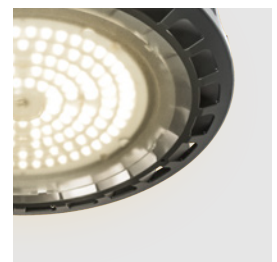

DEXT MINI 10

SPECIFICATION SHEET

POWERFUL HIGH BAY LUMINAIRE
UP TO 14,000 LUMEN PACKAGE

Housing

Diameter : Ø10.7" | Height : 8.7" | Weight : 6.17 lbs

Material

Housing: High Pressure Die-Cast Aluminum

Lens: Clear Polycarbonate

Adjustable
Cable

Bracket
Mount

Warranty

5 Year limited warranty

Listing

High Efficacy Led Luminaire For General Illumination And High Ceilings

High performance durable luminaire for high ceiling applications up to 20 ft.

Delivering exceptional light levels at high operating temperatures with a delivered lumen package range of 10,900 lm to 14,300 lm.

Outdoor, wet location listed.

METEOR

meteor-lighting.com

SPECIFICATION SHEET