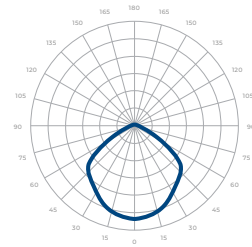

*Beam Angle: 90° *Tolerance ±8%

| Current Consumption | | |
|---------------------|-------|-------|
| WATTAGE / VOLT | 120V | 277V |
| 80W | 0.67A | 0.28A |
| 100W | 0.83A | 0.36A |

| PCS (PC Shroud) | | | | |
|-----------------|----------|----------|----------|----------|
| CCT/WATTAGE | 3000K | 3500K | 4000K | 5000K |
| 80W | 9,500lm | 9,800lm | 10,100lm | 10,310lm |
| 100W | 11,900lm | 12,250lm | 12,650lm | 12,900lm |

*Beam Angle: 90° *Tolerance ±8%

| ALS (Aluminum Shroud) | | | | |
|-----------------------|----------|----------|----------|----------|
| CCT/WATTAGE | 3000K | 3500K | 4000K | 5000K |
| 80W | 10,150lm | 10,500lm | 10,800lm | 11,050lm |
| 100W | 12,700lm | 13,100lm | 13,500lm | 13,800lm |

*Beam Angle: 90° *Tolerance ±8%

SPECIFICATION SHEET

DEXT MINI 10

POWERFUL HIGH BAY LUMINAIRE
UP TO 14,000 LUMEN PACKAGE

PHOTOMETRICS

Below is a typical photometric representation of the Dext Mini fixture. Please download IES files to ensure exact photometric value.

STANDARD 90°

PC SHROUD 90°

ALUMINUM SHROUD 90°

ACCESSORIES

13" Aluminum Shroud

11" PC Shroud

11" PC Shroud + Conical Lens

DIMENSIONS