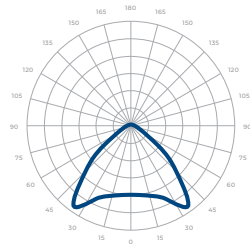

*Beam Angle: 90° *Tolerance ±8%

| Current Consumption | | |
|---------------------|-------|-------|
| WATTAGE / VOLT | 120V | 277V |
| 80W | 0.67A | 0.28A |
| 100W | 0.83A | 0.36A |

| PCS (PC Shroud) | | | | |
|-----------------|----------|----------|----------|----------|
| CCT/WATTAGE | 3000K | 3500K | 4000K | 5000K |
| 80W | 9,500lm | 9,800lm | 10,100lm | 10,310lm |
| 100W | 11,900lm | 12,250lm | 12,650lm | 12,900lm |

*Beam Angle: 90° *Tolerance ±8%

| ALS (Aluminum Shroud) | | | | |
|-----------------------|----------|----------|----------|----------|
| CCT/WATTAGE | 3000K | 3500K | 4000K | 5000K |
| 80W | 10,150lm | 10,500lm | 10,800lm | 11,050lm |
| 100W | 12,700lm | 13,100lm | 13,500lm | 13,800lm |

*Beam Angle: 90° *Tolerance ±8%

SPECIFICATION SHEET

DEXT MINI 10

POWERFUL HIGH BAY LUMINAIRE
UP TO 14,000 LUMEN PACKAGE

PHOTOMETRICS

Below is a typical photometric representation of the Dext Mini fixture. Please download IES files to ensure exact photometric value.

STANDARD 90°

PC SHROUD 90°

ALUMINUM SHROUD 90°

ACCESSORIES

13" Aluminum Shroud

11" PC Shroud

11" PC Shroud + Conical Lens

DIMENSIONS