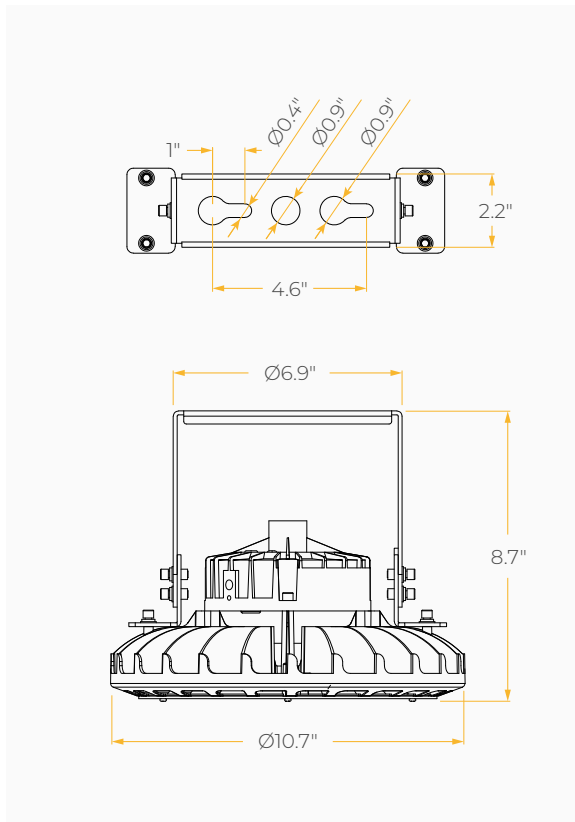

DEXT MINI 10

SPECIFICATION SHEET

POWERFUL HIGH BAY LUMINAIRE
UP TO 14,000 LUMEN PACKAGE

Housing

Diameter : Ø10.7" | Height : 8.7" | Weight : 6.17 lbs

Material

Housing: High Pressure Die-Cast Aluminum

Lens: Clear Polycarbonate

*Beam Angle: 90° *Tolerance ±8%

SPECIFICATION SHEET

DEXT MINI 10

POWERFUL HIGH BAY LUMINAIRE
UP TO 14,000 LUMEN PACKAGE

PHOTOMETRICS

Below is a typical photometric representation of the Dext Mini fixture. Please download IES files to ensure exact photometric value.

STANDARD 90°

PC SHROUD 90°

ALUMINUM SHROUD 90°

ACCESSORIES

13" Aluminum Shroud

11" PC Shroud

11" PC Shroud + Conical Lens

DIMENSIONS