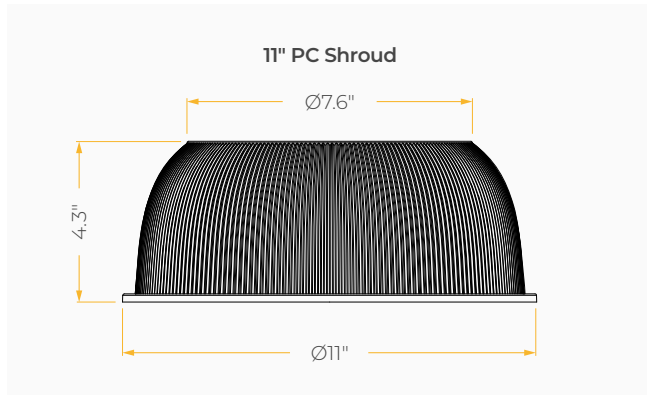

DEXT MINI 10

SPECIFICATION SHEET

POWERFUL HIGH BAY LUMINAIRE
UP TO 14,000 LUMEN PACKAGE

Housing

Diameter : Ø10.7" | Height : 8.7" | Weight : 6.17 lbs

Material

Housing: High Pressure Die-Cast Aluminum

Lens: Clear Polycarbonate

*Beam Angle: 90° *Tolerance ±8%

SPECIFICATION SHEET

DEXT MINI 10

POWERFUL HIGH BAY LUMINAIRE
UP TO 14,000 LUMEN PACKAGE

PHOTOMETRICS

Below is a typical photometric representation of the Dext Mini fixture. Please download IES files to ensure exact photometric value.

STANDARD 90°

PC SHROUD 90°

ALUMINUM SHROUD 90°

ACCESSORIES

13" Aluminum Shroud

11" PC Shroud

11" PC Shroud + Conical Lens

DIMENSIONS