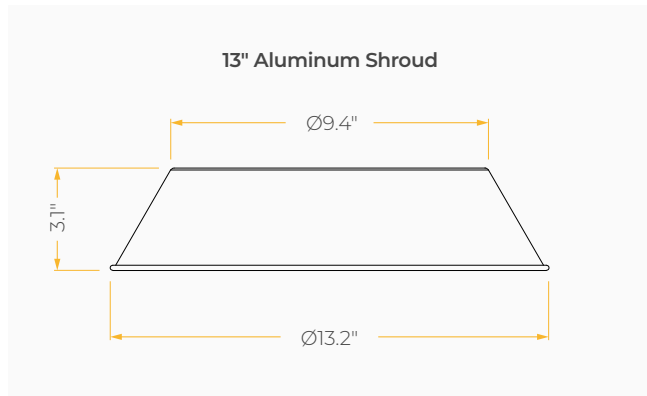

*Beam Angle: 90° *Tolerance ±8%

| ALS (Aluminum Shroud) | | | | |
|-----------------------|----------|----------|----------|----------|
| CCT/WATTAGE | 3000K | 3500K | 4000K | 5000K |
| 80W | 10,150lm | 10,500lm | 10,800lm | 11,050lm |
| 100W | 12,700lm | 13,100lm | 13,500lm | 13,800lm |

*Beam Angle: 90° *Tolerance ±8%

SPECIFICATION SHEET

DEXT MINI 10

POWERFUL HIGH BAY LUMINAIRE
UP TO 14,000 LUMEN PACKAGE

PHOTOMETRICS

Below is a typical photometric representation of the Dext Mini fixture. Please download IES files to ensure exact photometric value.

STANDARD 90°

PC SHROUD 90°

ALUMINUM SHROUD 90°

ACCESSORIES

13" Aluminum Shroud

11" PC Shroud

11" PC Shroud + Conical Lens

DIMENSIONS