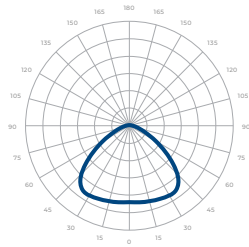

*Beam Angle: 90° *Tolerance ±8%

| Current Consumption | | |
|---------------------|-------|-------|
| WATTAGE / VOLT | 120V | 277V |
| 80W | 0.67A | 0.28A |
| 100W | 0.83A | 0.36A |

| PCS (PC Shroud) | | | | |
|-----------------|----------|----------|----------|----------|
| CCT/WATTAGE | 3000K | 3500K | 4000K | 5000K |
| 80W | 9,500lm | 9,800lm | 10,100lm | 10,310lm |
| 100W | 11,900lm | 12,250lm | 12,650lm | 12,900lm |

*Beam Angle: 90° *Tolerance ±8%

| ALS (Aluminum Shroud) | | | | |
|-----------------------|----------|----------|----------|----------|
| CCT/WATTAGE | 3000K | 3500K | 4000K | 5000K |
| 80W | 10,150lm | 10,500lm | 10,800lm | 11,050lm |
| 100W | 12,700lm | 13,100lm | 13,500lm | 13,800lm |

*Beam Angle: 90° *Tolerance ±8%

SPECIFICATION SHEET

DEXT MINI 10

POWERFUL HIGH BAY LUMINAIRE
UP TO 14,000 LUMEN PACKAGE

PHOTOMETRICS

Below is a typical photometric representation of the Dext Mini fixture. Please download IES files to ensure exact photometric value.

STANDARD 90°

PC SHROUD 90°

ALUMINUM SHROUD 90°

ACCESSORIES

13" Aluminum Shroud

11" PC Shroud

11" PC Shroud + Conical Lens

DIMENSIONS