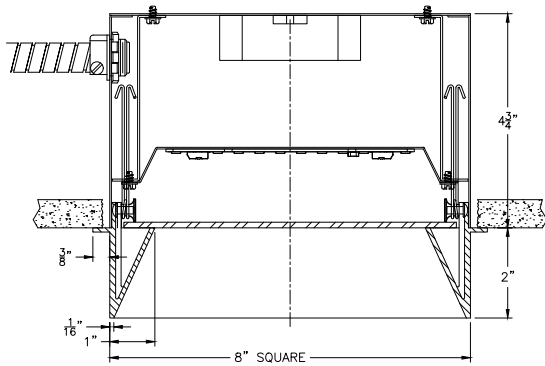

WARRANTY

5 year warranty

IP RATED

IP20 rated, dry location only.

LISTING

ETL listing, CE listing

PHOTOMETRIC CURVES

SSD8