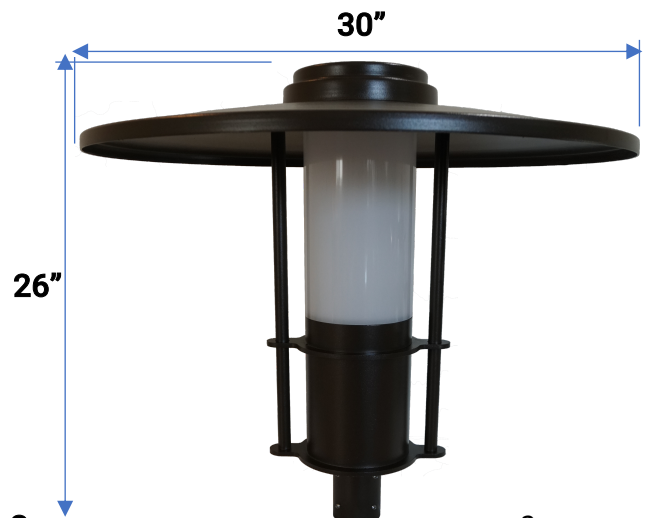

Optics

Stacked, spun, and polished louvers – Type III or V

Electrical Components

EncapLED, an IP66-rated and DLC listed LED module system, combines optics and heat sink into one configurable unit which give precise light distribution. Available in types II, III, IV & V. It allows us to do 10w., 30w. & 40w. increment adjustment on light output. The module achieves 110-120 lm/w efficacy with LUXEON LUMILEDS TX CHIPS. Beside maximizing heat dissipation surface, we also utilize convection-based heat management which creates additional air flow around each chip. Unlike a big metal heat sink where the temperature for the chips in the middle is higher than the rest, the heat of each EncapLED chip gets dissipated evenly. A better heat dissipation design keeps the junction temperature low and ultimately prolongs the life of the LED chips. Our modules are available in any of our fixture designs, as well as in a simple retro-fit kit form for existing fixtures.

Finish

Thermoset polyester oven-baked powder coat, in any standard color. Custom colors are available to your specification.

Certificates & Warranty

- Suitable for Wet Locations
- 5-Year Warranty

Mounting

Fixture can be installed on post-top.

Tenon top mounting options:

- over 3" OD (standard)
- over 2-3/8" OD

Fixture can also be installed on mounting arms, sold separately. See architectural arm .pdf for style options.

Dimensions

ZUMA LIGHTING LLC

325 N LARCHMONT BLVD STE 406, LOS ANGELES, CA 90004

INFO@ZUMALIGHTING.COM • (310) 975-3126 • ZUMALIGHTING.COM