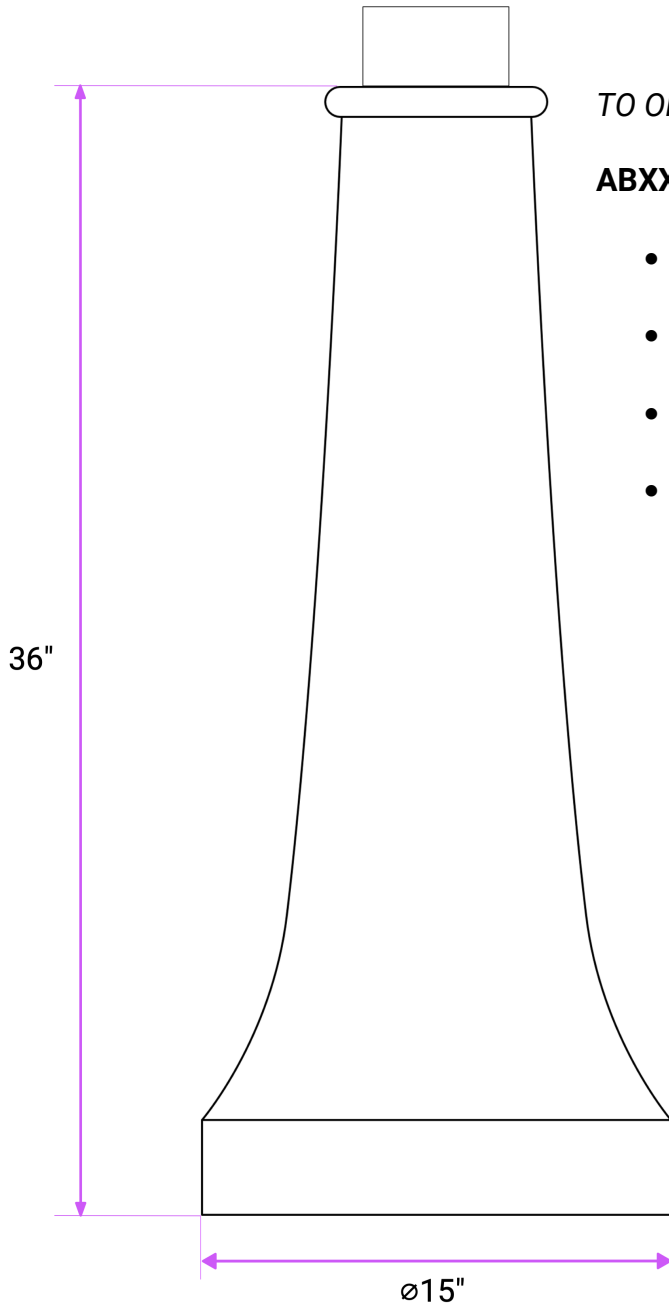

Model BURBANK

Type 2-PIECE CLAMSHELL BASE COVER

TO ORDER PLEASE SPECIFY THE FOLLOWING PART#:

ABXX-BUR-5"-2pc-color

- Base cover is 2-piece, heavy duty, corrosion resistant cast aluminum.
- Accommodates either a 4" or 5" OD pole shaft - please specify requirements.
- Finish: Thermoset polyester oven-baked powder coat - please specify color.
- All hardware is stainless steel.