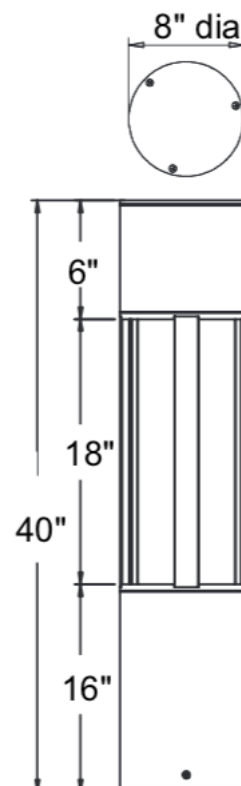

The vertical bars are fabricated from heavy wall aluminum rectangular tubing.

LED

EncapLED, an IP66-rated ETL and DLC listed LED module system, combines optics and heat sink into one configurable unit which give precise light distribution. Available in types II, III, IV & V. It allows us to do 10w. increment adjustment on light output. The module achieves 110-120 lm/w efficacy with LUXEON LUMILEDS TX CHIPS. Beside maximizing heat dissipation surface, we also utilize convection-based heat management which creates additional air flow around each chip. Unlike a big metal heat sink where the temperature for the chips in the middle is higher than the rest, the heat of each EncapLED chip gets dissipated evenly. A better heat dissipation design keeps the junction temperature low and ultimately prolongs the life of the LED chips. Our modules are available in any of our fixture designs, as well as in a simple retro-fit kit form for existing fixtures.

Lens

Lens is fabricated from acrylic. Specify clear or frosted lens.

Mounting Options

Cast aluminum base plate secures to the housing. Mounting kit with anchor bolts, included.

Finish

Thermoset polyester oven-baked powder coat, in standard colors. Custom colors are available to your specification.

Certificates & Warranty

- DLC Listed
- ETL Verified
- Suitable for Wet Locations
- 5-Year Warranty

Dimensions

*Custom height available