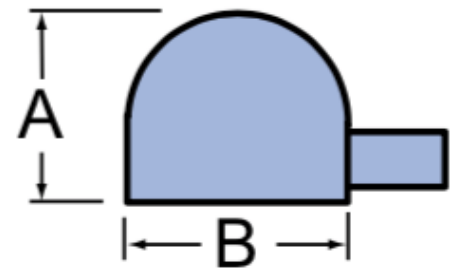

ADDITIONAL INFORMATION

Housing

Signature half-dome weathertight housing unit fabricated from one-piece spun aluminum, with continuous heliarc weld at all seams.

Electrical Components

EncapLED, an IP66-rated ETL and DLC listed LED module system, combines optics and heat sink into one configurable unit which give precise light distribution. Available in types II, III, IV & V. It allows us to do 10w., 30w. & 40w. increment adjustment on light output. The module achieves 110-120 lm/w efficacy with LUXEON LUMILEDS TX CHIPS. Beside maximizing heat dissipation surface, we also utilize convection-based heat management which creates additional air flow around each chip. Unlike a big metal heat sink where the temperature for the chips in the middle is higher than the rest, the heat of each EncapLED chip gets dissipated evenly. A better heat dissipation design keeps the junction temperature low and ultimately prolongs the life of the LED chips. Our modules are available in any of our fixture designs, as well as in a simple retro-fit kit form for existing fixtures.

Dimensions

	SIZE = 10	SIZE = 20
A	9"	20"
B	18"	26"
EPA	1.2	2.0
MAX WATTS	120W	240W

ZUMA LIGHTING LLC

325 N LARCHMONT BLVD STE 406, LOS ANGELES, CA 90004
INFO@ZUMALIGHTING.COM • (310) 975-3126 • ZUMALIGHTING.COM