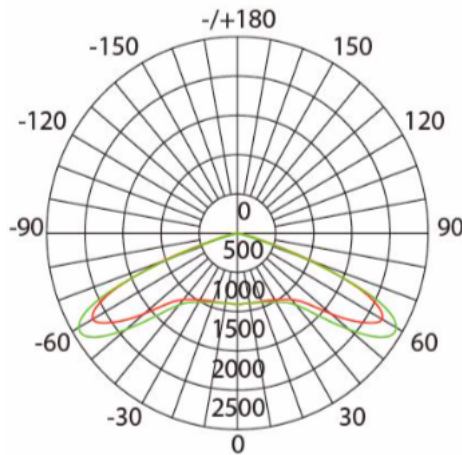

Finish

- Rugged, weather-tight design and 3G vibration ratings ensure durability in harsh environments.

Installation Options

CABLE SUSPENDED

SIDE ENTRY

POST TOP

Photometric Data

AVERAGE BEAM ANGLE(50%): 145.2 DEG