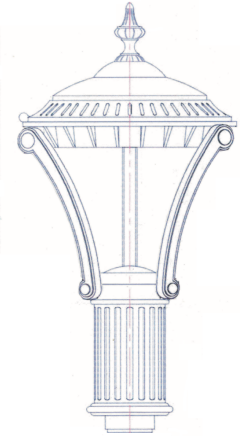

ZUMALIGHTING
QUALITY OUTDOOR SOLUTIONS

MODEL
SAN TROPEZ

TYPE
LED

SERIES
HISTORICAL

ZUMA LIGHTING LLC
325 N LARCHMONT BLVD STE 406, LOS ANGELES, CA 90004
INFO@ZUMALIGHTING.COM • (310) 975-3126 • ZUMALIGHTING.COM

ORDERING INFORMATION

Model SAN TROPEZ
Type LED
Series HISTORICAL

*San Tropez w/
Convex Scrolls*

*San Tropez w/
Concave Scrolls*

FIXTURE	WATTAGE	VOLTS	COLOR TEMP	OPTICS	MOUNT	COLOR	OPTIONS
STR	20W 30W 40W 60W 80W 90W 120W 150W 160W	U = 120v- 277v 8 = 480v	27K = 2700K 3K = 3000K 4K = 4000K 5K = 5000K	T2 T3 T4 T5	A = ●● B = ●●● C = ●●● D = ●●●● E = ●●●● F = ●●●●● G = ●●●●● (wall mount) I = post top / spider mount	DB = Dark Bronze BK = Black WH = White SL = Silver CC = Custom	M = Motion Sensor PC = Photocell D = Dimming S = Surge Protection CS = Concave Scrolls CL = Convex Lens 4S = Fourth Vertical Scroll

SPECIFICATIONS

Housing

The fixture housing is fabricated from ultra-thick, heavy duty cast aluminum. The housing features 3 convex decorative scrolls. Additional options include a fourth decorative scroll, and concave scrolls.

Dimensions