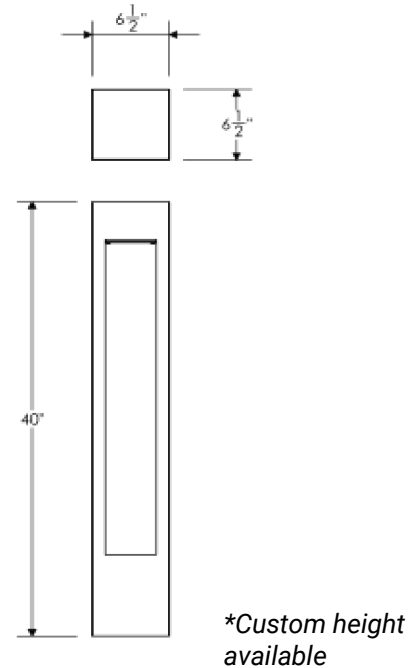

Model TACOMA
Type LED
Series BOLLARD

FIXTURE	SIZE	SOURCE	VOLTS	LAMP / TEMP	COLOR	LENS	OPTIONS
TAC-B (LED)	10 = 6 ½" sq. x 40" CH = Custom height, consult factory	10W 20W 30W 36W 40W	U = 120v-277v 8 = 480v	3K = 3000K = 90lm/w 35K = 3500K = 100lm/w 41K = 4100K = 110m/w 5K = 5000K = 120lm/w	DB = Dark Bronze BK = Black WH = White SL = Silver CC = Custom	CFA = Clear Frosted Acrylic WFA = White Frosted Acrylic	SP = Surge Protection D = 0-10V Dimming Driver

Rating and Warranty

ETL Listed for US and Canada for wet locations. 5-year warranty

Dimensions

Mounting Template