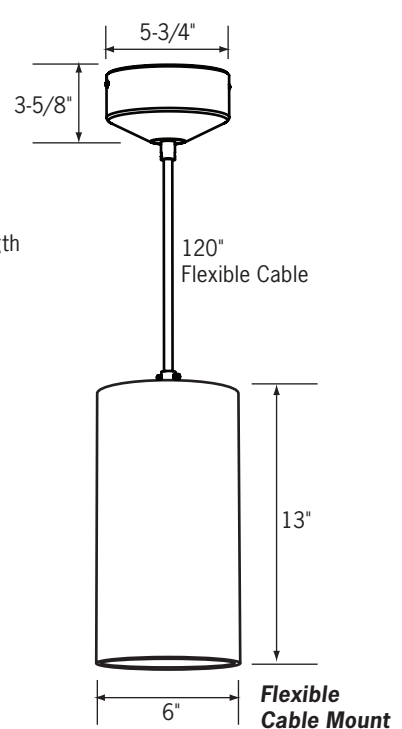

CI6

6" Incandescent Cylinder

Specifications/Features

Fixture

6" diameter extruded aluminum construction for indoor commercial and industrial applications.

Three mounting options available: ceiling mount, pendant mount or wall mount.

Pendant mount fixtures feature a sloped ceiling canopy (select stem kits separately below).

Flexible cable mount fixtures are supplied with 120" field adjustable cable.

Wall mount bracket provides easy, one handed installation.

Safety chain connects the cylinder to the lid (ceiling mount and pendant mount).

Lamp/Electrical

150W PAR38, E26 Medium Base, max lamp (ceiling mount and pendant mount), 120-130V.

300W R40 or 150W PAR38, E26 Medium Base, max lamp (wall mount) 120-130V.

100W R40 or 100W PAR38, E26 Medium Base, max lamp (flexible cable mount), 120-130V.

Mounting

Ceiling mount, pendant mount or wall mount (hardware included for mounting to octagonal or rectangular switch junction box).

Warranty

This fixture is covered by ConTech's full one year replacement guarantee after date of purchase.

Labels/Usage

cCSAus Certified. Suitable for damp locations.

Ordering Information

Example Order: -

Fixture	Mounting	Baffle/Reflector	Finish
CI6	C	B	B

CI6

C - Ceiling Mount
FC - Flexible Cable
P - Pendant Mount
W - Wall Mount

B - Black Baffle
C - Clear Reflector

B - Black
P - White
S - Silver

Stem Kit - Pendant Mount Only

CSK12-B

CSK6-(B,P,S) - 6" Stem Kit
CSK12-(B,P,S) - 12" Stem Kit
CSK18-(B,P,S) - 18" Stem Kit
CSK24-(B,P,S) - 24" Stem Kit
CSK30-(B,P,S) - 30" Stem Kit
CSK36-(B,P,S) - 36" Stem Kit
CSK48-(B,P,S) - 48" Stem Kit