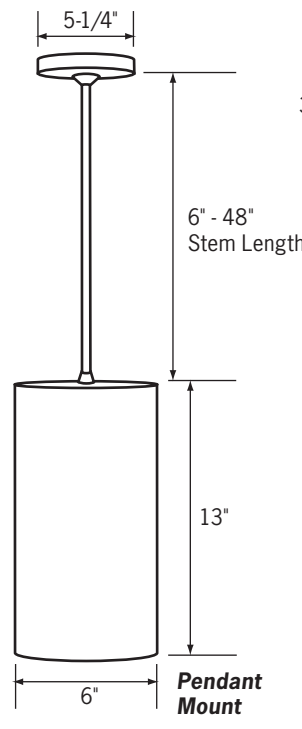

CI6

6" Incandescent Cylinder

Specifications/Features

Fixture

6" diameter extruded aluminum construction for indoor commercial and industrial applications.

Three mounting options available: ceiling mount, pendant mount or wall mount.

Pendant mount fixtures feature a sloped ceiling canopy (select stem kits separately below).

Flexible cable mount fixtures are supplied with 120" field adjustable cable.

Wall mount bracket provides easy, one handed installation.

Safety chain connects the cylinder to the lid (ceiling mount and pendant mount).

Lamp/Electrical

150W PAR38, E26 Medium Base, max lamp (ceiling mount and pendant mount), 120-130V.

300W R40 or 150W PAR38, E26 Medium Base, max lamp (wall mount) 120-130V.

100W R40 or 100W PAR38, E26 Medium Base, max lamp (flexible cable mount), 120-130V.

Mounting

Ceiling mount, pendant mount or wall mount (hardware included for mounting to octagonal or rectangular switch junction box).

Warranty

This fixture is covered by ConTech's full one year replacement guarantee after date of purchase.

Labels/Usage

cCSAus Certified. Suitable for damp locations.

Ordering Information

Example Order: -

Fixture	Mounting	Baffle/Reflector	Finish
CI6	C	B	B

CI6

C - Ceiling Mount
FC - Flexible Cable
P - Pendant Mount
W - Wall Mount

B - Black Baffle
C - Clear Reflector

B - Black
P - White
S - Silver

Stem Kit - Pendant Mount Only

CSK12-B

CSK6-(B,P,S) - 6" Stem Kit
CSK12-(B,P,S) - 12" Stem Kit
CSK18-(B,P,S) - 18" Stem Kit
CSK24-(B,P,S) - 24" Stem Kit
CSK30-(B,P,S) - 30" Stem Kit
CSK36-(B,P,S) - 36" Stem Kit
CSK48-(B,P,S) - 48" Stem Kit