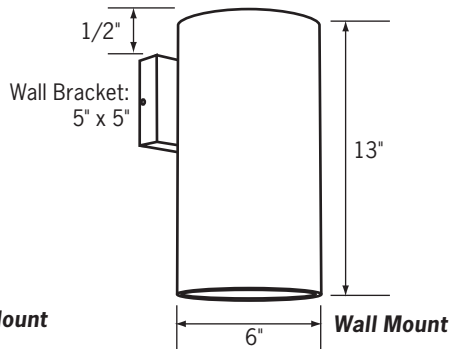

CI6

6" Incandescent Cylinder

Specifications/Features

Fixture

6" diameter extruded aluminum construction for indoor commercial and industrial applications.

Three mounting options available: ceiling mount, pendant mount or wall mount.

Pendant mount fixtures feature a sloped ceiling canopy (select stem kits separately below).

Flexible cable mount fixtures are supplied with 120" field adjustable cable.

Wall mount bracket provides easy, one handed installation.

Safety chain connects the cylinder to the lid (ceiling mount and pendant mount).

Lamp/Electrical

150W PAR38, E26 Medium Base, max lamp (ceiling mount and pendant mount), 120-130V.

300W R40 or 150W PAR38, E26 Medium Base, max lamp (wall mount) 120-130V.

100W R40 or 100W PAR38, E26 Medium Base, max lamp (flexible cable mount), 120-130V.

Mounting

Ceiling mount, pendant mount or wall mount (hardware included for mounting to octagonal or rectangular switch junction box).

Warranty

This fixture is covered by ConTech's full one year replacement guarantee after date of purchase.

Labels/Usage

cCSAus Certified. Suitable for damp locations.

Ordering Information

Example Order: -

Fixture	Mounting	Baffle/Reflector	Finish
CI6	C	B	B

CI6

C - Ceiling Mount
FC - Flexible Cable
P - Pendant Mount
W - Wall Mount

B - Black Baffle
C - Clear Reflector

B - Black
P - White
S - Silver

Stem Kit - Pendant Mount Only

CSK12-B

CSK6-(B,P,S) - 6" Stem Kit
CSK12-(B,P,S) - 12" Stem Kit
CSK18-(B,P,S) - 18" Stem Kit
CSK24-(B,P,S) - 24" Stem Kit
CSK30-(B,P,S) - 30" Stem Kit
CSK36-(B,P,S) - 36" Stem Kit
CSK48-(B,P,S) - 48" Stem Kit