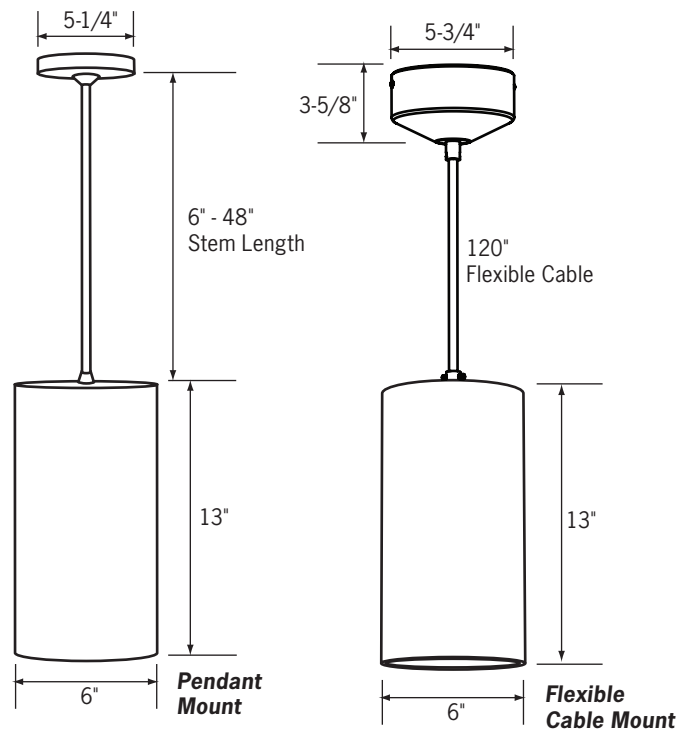

CI6

6" Incandescent Cylinder

Specifications/Features

Fixture

6" diameter extruded aluminum construction for indoor commercial and industrial applications.

Three mounting options available: ceiling mount, pendant mount or wall mount.

Pendant mount fixtures feature a sloped ceiling canopy (select stem kits separately below).

Flexible cable mount fixtures are supplied with 120" field adjustable cable.

Wall mount bracket provides easy, one handed installation.

Safety chain connects the cylinder to the lid (ceiling mount and pendant mount).

Lamp/Electrical

150W PAR38, E26 Medium Base, max lamp (ceiling mount and pendant mount), 120-130V.

300W R40 or 150W PAR38, E26 Medium Base, max lamp (wall mount) 120-130V.

100W R40 or 100W PAR38, E26 Medium Base, max lamp (flexible cable mount), 120-130V.

Mounting

Ceiling mount, pendant mount or wall mount (hardware included for mounting to octagonal or rectangular switch junction box).

Warranty

This fixture is covered by ConTech's full one year replacement guarantee after date of purchase.

Labels/Usage

cCSAus Certified. Suitable for damp locations.

Ordering Information

Example Order: -

Fixture	Mounting	Baffle/Reflector	Finish
CI6	C	B	B

CI6

C - Ceiling Mount
FC - Flexible Cable
P - Pendant Mount
W - Wall Mount

B - Black Baffle
C - Clear Reflector

B - Black
P - White
S - Silver

Stem Kit - Pendant Mount Only

CSK12-B

CSK6-(B,P,S) - 6" Stem Kit
CSK12-(B,P,S) - 12" Stem Kit
CSK18-(B,P,S) - 18" Stem Kit
CSK24-(B,P,S) - 24" Stem Kit
CSK30-(B,P,S) - 30" Stem Kit
CSK36-(B,P,S) - 36" Stem Kit
CSK48-(B,P,S) - 48" Stem Kit