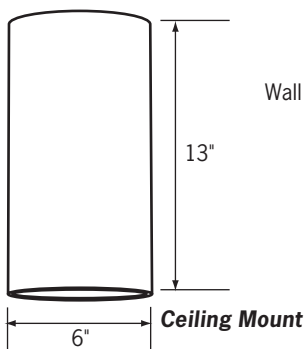

CI6

6" Incandescent Cylinder

Specifications/Features

Fixture

6" diameter extruded aluminum construction for indoor commercial and industrial applications.

Three mounting options available: ceiling mount, pendant mount or wall mount.

Pendant mount fixtures feature a sloped ceiling canopy (select stem kits separately below).

Flexible cable mount fixtures are supplied with 120" field adjustable cable.

Wall mount bracket provides easy, one handed installation.

Safety chain connects the cylinder to the lid (ceiling mount and pendant mount).

Lamp/Electrical

150W PAR38, E26 Medium Base, max lamp (ceiling mount and pendant mount), 120-130V.

300W R40 or 150W PAR38, E26 Medium Base, max lamp (wall mount) 120-130V.

100W R40 or 100W PAR38, E26 Medium Base, max lamp (flexible cable mount), 120-130V.

Mounting

Ceiling mount, pendant mount or wall mount (hardware included for mounting to octagonal or rectangular switch junction box).

Warranty

This fixture is covered by ConTech's full one year replacement guarantee after date of purchase.

Labels/Usage

cCSAus Certified. Suitable for damp locations.

Ordering Information

Example Order: -

Fixture	Mounting	Baffle/Reflector	Finish
CI6	C	B	B

CI6

C - Ceiling Mount
FC - Flexible Cable
P - Pendant Mount
W - Wall Mount

B - Black Baffle
C - Clear Reflector

B - Black
P - White
S - Silver

Stem Kit - Pendant Mount Only

CSK12-B

CSK6-(B,P,S) - 6" Stem Kit
CSK12-(B,P,S) - 12" Stem Kit
CSK18-(B,P,S) - 18" Stem Kit
CSK24-(B,P,S) - 24" Stem Kit
CSK30-(B,P,S) - 30" Stem Kit
CSK36-(B,P,S) - 36" Stem Kit
CSK48-(B,P,S) - 48" Stem Kit