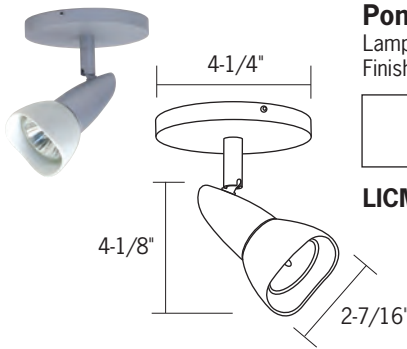

Odyssey Line Voltage Flexible Track System

120V Mono-Point Fixtures

Specifications/Features

Fixtures are crafted from high quality materials to provide years of appealing illumination.
Available in silver (-S) or antique bronze (-AB) finish.
No transformer is required.
Fixtures are covered by ConTech's full one (1) year replacement guarantee after date of purchase.
See specific fixtures for lamp type and maximum wattage, lamps are sold separately.
All fixtures are cCSAus certified for dry locations.

Ponti with Porcelain Shade
Lamp: 50W max., PAR16, GU10 base
Finish: -AB (Antique Bronze), -S (Silver)

LICM400