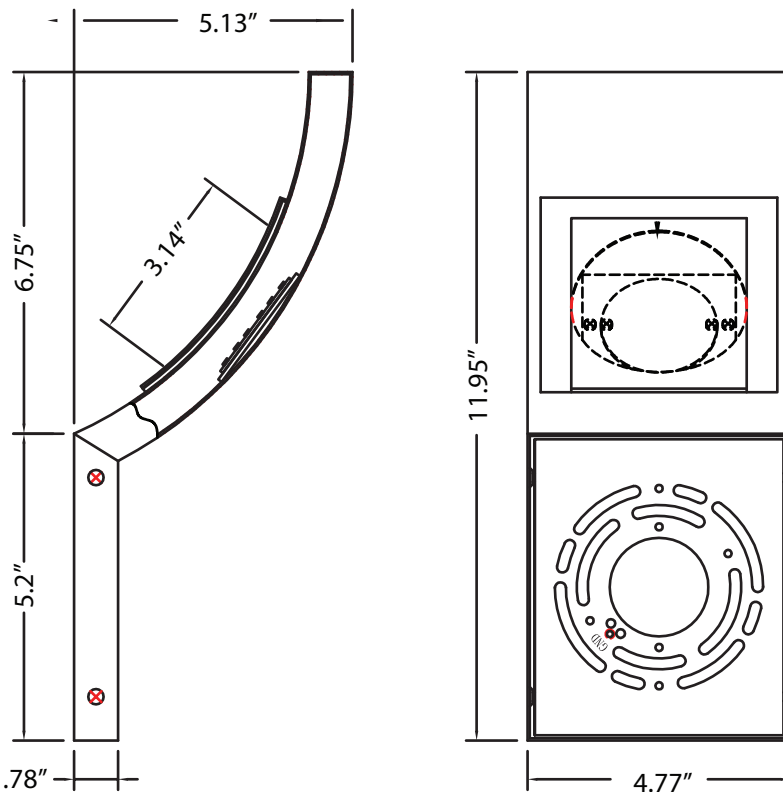

LED Modern Quarter Circle Wall Sconce Black

Detailed spec sheet for item AL10023WS

Curvo

PRODUCT DESCRIPTION

The Curvo LED outdoor wall sconce will bring a modern touch to your home or business. It features built-in LEDs that only use 12 watts of electricity. The LEDs shine from behind the curve and wash the wall on both sides. Suitable for commercial and residential installations. Finished in black, this IP65 rated metal fixture is waterproof and designed for years of maintenance free service. It's ETL Listed for safety and quality.

GENERAL CHARACTERISTICS

Fixture Life Hours	50,000
Material	Steel
Lens Material	Acrylic
Lens Finish	White
Finish	Black
Safety Rating	ETL Listed

ELECTRICAL CHARACTERISTICS

Watts	12
Volts	120
Equivalent Watts	72
Lumens	1000
Power Factor	LED 12W
Operating Temperature	-40 ~ +90 °C

LIGHT CHARACTERISTICS

Color Accuracy (CRI)	90
Light Appearance	Warm White
Color Temperature	3000K
Beam Angle	120°
Dimmable	TRUE

FIXTURE CHARACTERISTICS

Shape	Quarter Circle
Number of Lights	1 Light
Mounting	Wall
Use Location	Outdoor

PRODUCT DIMENSIONS

Size (in)	17
Diameter (in)	5
Item Dimensions (in)	(W) 4 (H) 4.75 (D) 17

PRODUCT DATA

Item Number	AL10023WS
Barcode on SKU	653703100234
Brand	Ambiate
Warranty	3 Years