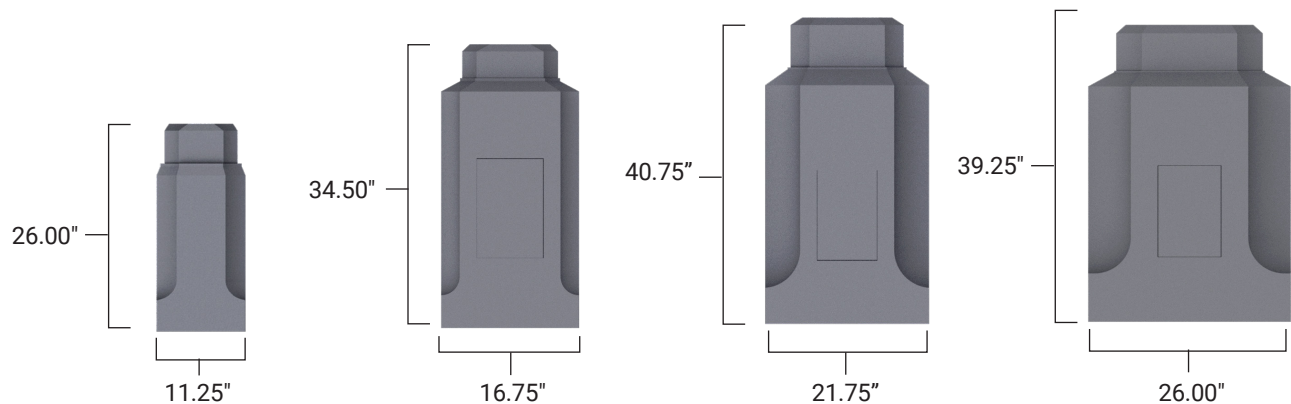

DECORATIVE BASES

designed with

CLASSIC ELEGANCE

- Aesthetics fit for historic, contemporary or transitional applications
- Clamshell design for quick, easy assembly
- Clean, crisp details
- Provided with stainless steel hardware
- Long-lasting finish available in a variety of colors
- Install on new and existing poles to enhance streetscape

Model 5U17AC Shown

Pole Range: 4.00" - 14.00" Tapered

Model #: 5U11AC 5U17AC 5U22AC 5U26AC

28800 Ida Street, Valley NE, 69064 | valmontstructures.com | 800.825.6668