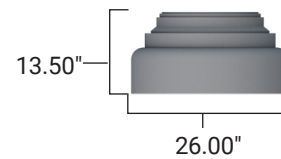

Model 5Y18AC Shown

Pole Range: 4.00" - 30.00" Tapered

Model #:

5Y18AC

5Y21AC

5Y26AC

5Y34AC

5Y37AC