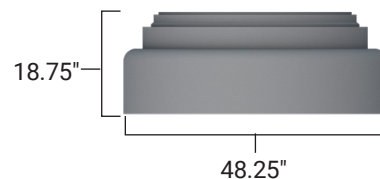

DECORATIVE BASES designed with **CLASSIC ELEGANCE**

- Aesthetics fit for historic, contemporary or transitional applications
- Clamshell design for quick, easy assembly
- Clean, crisp details
- Provided with stainless steel hardware
- Long-lasting finish available in a variety of colors
- Install on new and existing poles to enhance streetscape

Pole Range: 4.00" - 30.00" Tapered

Model #:

5Y18AC

5Y21AC

5Y26AC

5Y34AC

5Y37AC

5Y48AC

28800 Ida Street, Valley NE, 69064 | valmontstructures.com | 800.825.6668