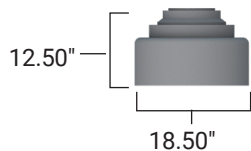

DECORATIVE BASES designed with **CLASSIC ELEGANCE**

- Aesthetics fit for historic, contemporary or transitional applications
- Clamshell design for quick, easy assembly
- Clean, crisp details
- Provided with stainless steel hardware
- Long-lasting finish available in a variety of colors
- Install on new and existing poles to enhance streetscape

Model 5Y18AC Shown

Pole Range: 4.00" - 30.00" Tapered

Model #:

5Y18AC

5Y21AC

5Y26AC

5Y34AC

5Y37AC