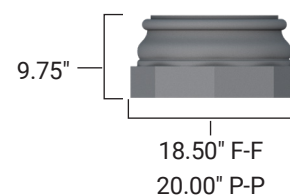

**DECORATIVE BASES**  
designed with  
**CLASSIC ELEGANCE**

- Aesthetics fit for historic, contemporary or transitional applications
- Clamshell design for quick, easy assembly
- Clean, crisp details
- Provided with stainless steel hardware
- Long-lasting finish available in a variety of colors
- Install on new and existing poles to enhance streetscape

Model 5W17AC Shown

Pole Range: 4.00" - 19.50" Tapered

Model #:

**5W09AC**

**5W17AC**

**5W19AC**

**5W24AC**

**5W29AC**