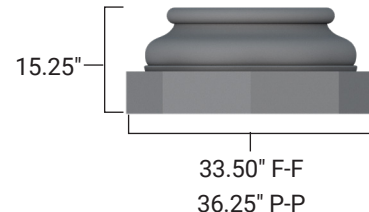

DECORATIVE BASES
designed with
CLASSIC ELEGANCE

- Aesthetics fit for historic, contemporary or transitional applications
- Clamshell design for quick, easy assembly
- Clean, crisp details
- Provided with stainless steel hardware
- Long-lasting finish available in a variety of colors
- Install on new and existing poles to enhance streetscape

Pole Range: 4.00" - 19.50" Tapered

Model #:

5W09AC

5W17AC

5W19AC

5W24AC

5W29AC

5W33AC

28800 Ida Street, Valley NE, 69064 | valmontstructures.com | 800.825.6668