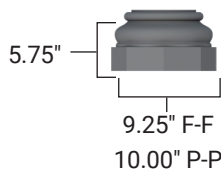

**DECORATIVE BASES**  
designed with  
**CLASSIC ELEGANCE**

- Aesthetics fit for historic, contemporary or transitional applications
- Clamshell design for quick, easy assembly
- Clean, crisp details
- Provided with stainless steel hardware
- Long-lasting finish available in a variety of colors
- Install on new and existing poles to enhance streetscape

Model 5W17AC Shown

Pole Range: 4.00" - 19.50" Tapered

Model #:

**5W09AC**

**5W17AC**

**5W19AC**

**5W24AC**

**5W29AC**