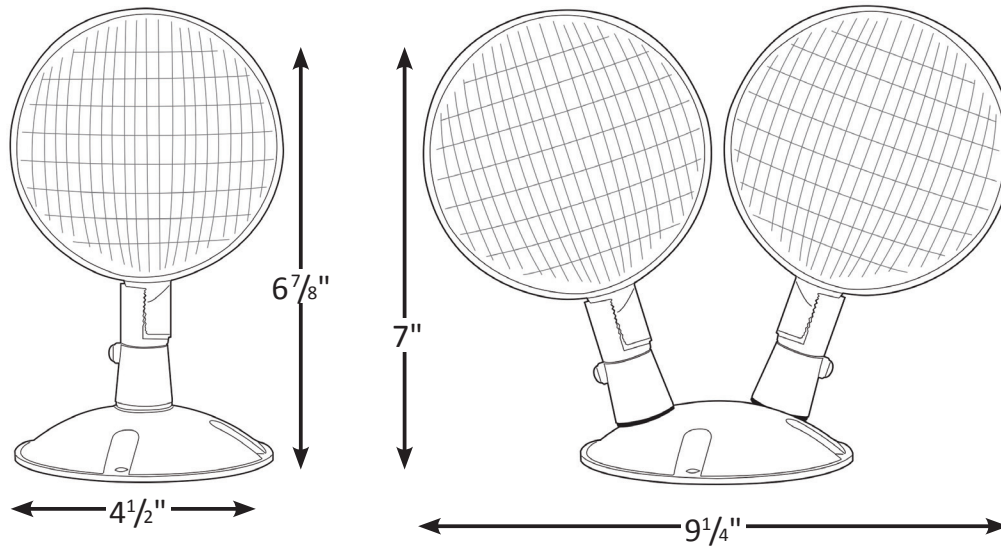

CSRL - Indoor Steel LED Remote Head

Features

- Long lasting, efficient, ultra bright white LED lamp heads
- High performance chrome-plated metallized reflector and glass lens for optimal light distribution
- Adjustable 6V 5.3W lamp heads increases center-to-center spacing
- Powered from low voltage power source with low voltage wiring (not provided)
- Universal mounting base mounts to single-gang switch box
- Distance of maximum run is determined by system voltage, wire gauge and total maximum wattage on the run
- Suitable for wall or ceiling mount
- Durable 20-gauge steel in white or black finish
- Five year limited warranty
- Meets UL924, NFPA 101 Life Safety Code, NEC, OSHA, Local and State Codes

ORDERING GUIDE – CSRL

Example: CSRL-1-6V-W

Model	Number of Heads	Voltage	Color
CSRL	1 Single Head 2 Double Head	6V For use with 6V batteries	W White B Black
CSRL			

Fill in fields from categories above and complete type and part number.

Type Number:

Full Part Number:

CSRL - 1/18/22