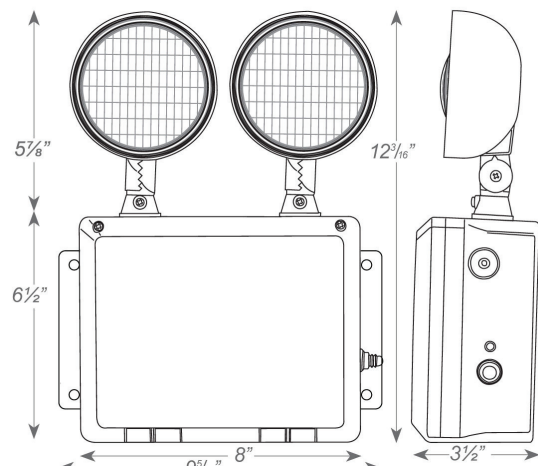

Warranty

- 3 Year Limited Warranty

ORDERING GUIDE – NXLED

Example: NXLED

Model	Options
NXLED LED lampheads 90 Minute Capacity	CEC Title 20 Compliant WG5 Wire Guard 15" x 14" x 6" COMPATIBLE REMOTE HEADS PRWLED1MV Single Outdoor Remote Head (1 watt) PRW2LEDMV Double Outdoor Remote Head (2x1 watt)
NXLED	

Fill in fields from categories above and complete type and part number.

Type Number:

Full Part Number:

NXLED - 7/18/22