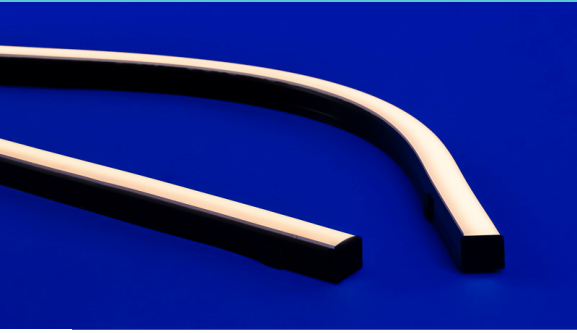

KURV-BK-DW-HE

Q-CAP Flexible Fixtures

Designed to be discreet. Bring dark surfaces to light with a flexible light source that blends in.

- The fully encapsulated black exterior provides optimal concealability for façade, ceiling, and outdoor applications
- Features a disguised appearance with the same superior results as the standard KURV
- A 10" side bend radius allows for even greater continuous lines of light perfect for illuminating dark contours and curves
- Features a parabolic curve, which distributes asymmetrical light with an internal reflector
- Perfect for interior and exterior applications
- Compatible with precision-engineered black plastic clips and mounting channels
- Encapsulation is available in a clear or translucent polyurethane
- Optional seamless connections eliminate light gap

Dimensions

Wiring Detail

Available in 2" increments from 12"-188"

Part Number Builder

- **BW** comes in standard 24"- request custom length (Max 120") by writing it in inches next to "BW" in the order code box (ex. BW48)
- **Connector/Wire In or Out** not needed to specify product. Standard configuration is type S1, Connector/Wire In: BW & Connector/Wire Out: N/A with black end caps (BK)
- **PPS** mounting clip recommended for seamless applications

KURV-BK-DW-HE

Q-CAP Flexible Fixtures

Mounting

NOTE: 2 plastic clips provided per first 12", 1 for each additional 12". Other mounting styles incur additional charge, see price guide for details.

Type

SINGLE (Input only)

PASS THROUGH (Input/Output)

End Caps (No Feed)

End Caps (With Feed)

Bend Radius

Seamless

Shown with bare wire, connectors vary

Connector/Wire – In/Out

Lens with LED visibility