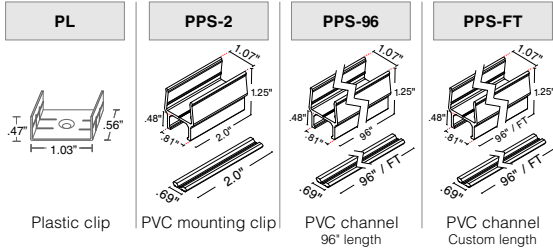

Dimensions

Wiring Detail

Available in 2" increments from 12"-188"

Part Number Builder

- **BW** comes in standard 24"- request custom length (Max 120") by writing it in inches next to "BW" in the order code box (ex. BW48)
- **Connector/Wire In or Out** not needed to specify product. Standard configuration is type S1, Connector/Wire In: BW & Connector/Wire Out: N/A with black end caps (BK)
- **PPS** mounting clip recommended for seamless applications

Flexibility

- 5 year warranty
- Field modifications are not covered under Q-Tran warranty
- Side Bend
- IK10 impact rated
- Data subject to change, all data has +/- 5% tolerance
- **PPS-FT** is to be cut at Q-Tran to requested length
- Ambient or mounting surface must not be lower than -4°F or higher than: SO - 125°F; HO - 115°F

KURV-BK-DW-HE

Q-CAP Flexible Fixtures

Mounting

NOTE: 2 plastic clips provided per first 12", 1 for each additional 12". Other mounting styles incur additional charge, see price guide for details.

Type

SINGLE (Input only)

PASS THROUGH (Input/Output)

End Caps (No Feed)

End Caps (With Feed)

Bend Radius

Seamless

Shown with bare wire, connectors vary

Connector/Wire – In/Out

Lens with LED visibility