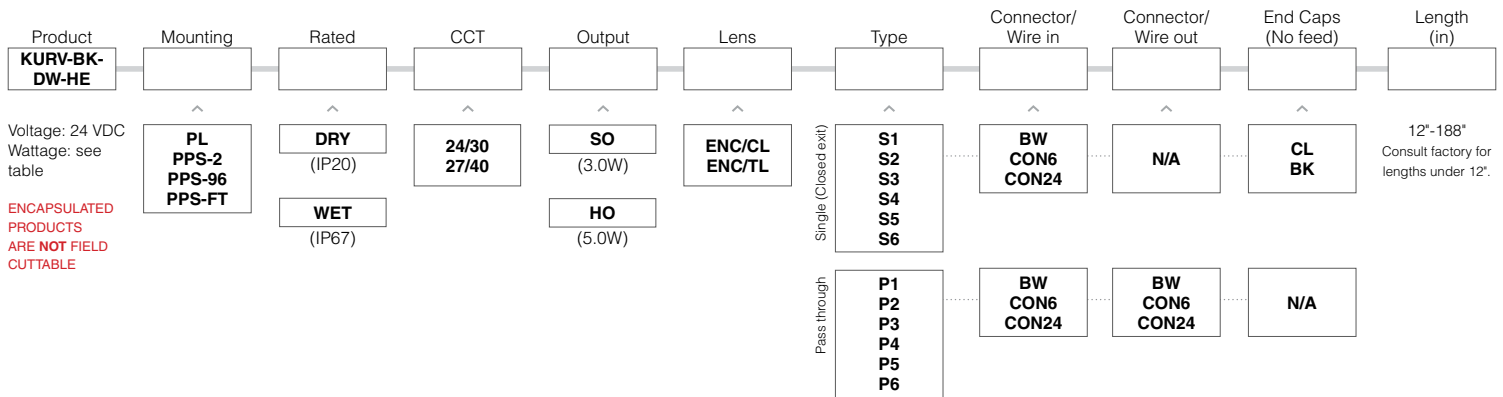

Part Number Builder

- **BW** comes in standard 24"- request custom length (Max 120") by writing it in inches next to "BW" in the order code box (ex. BW48)
- **Connector/Wire In or Out** not needed to specify product. Standard configuration is type S1, Connector/Wire In: BW & Connector/Wire Out: N/A with black end caps (BK)
- **PPS** mounting clip recommended for seamless applications