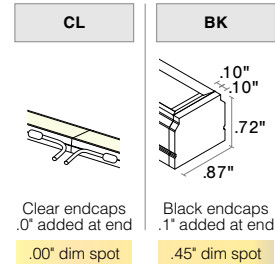

Dimensions

Wiring Detail

Available in 2" increments from 12"-188"

Part Number Builder

- **BW** comes in standard 24"- request custom length (Max 120") by writing it in inches next to "BW" in the order code box (ex. BW48)
- **Connector/Wire In or Out** not needed to specify product. Standard configuration is type S1, Connector/Wire In: BW & Connector/Wire Out: N/A with black end caps (BK)
- **PPS** mounting clip recommended for seamless applications

KURV-BK-DW-HE

Q-CAP Flexible Fixtures

Mounting

NOTE: 2 plastic clips provided per first 12", 1 for each additional 12". Other mounting styles incur additional charge, see price guide for details.

Type

SINGLE (Input only)

PASS THROUGH (Input/Output)

End Caps (No Feed)

End Caps (With Feed)

Bend Radius

Seamless

Shown with bare wire, connectors vary

Connector/Wire – In/Out

Lens with LED visibility