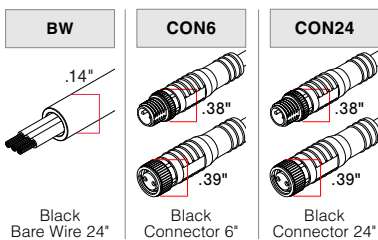

KURV-BK-DW-HE

Q-CAP Flexible Fixtures

Mounting

NOTE: 2 plastic clips provided per first 12", 1 for each additional 12". Other mounting styles incur additional charge, see price guide for details.

Type

SINGLE (Input only)

PASS THROUGH (Input/Output)

End Caps (No Feed)

End Caps (With Feed)

Bend Radius

Seamless

Shown with bare wire, connectors vary

Connector/Wire – In/Out

Lens with LED visibility