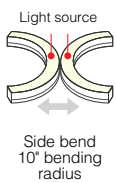

KURV-BK-DW-HE

Q-CAP Flexible Fixtures

Mounting

NOTE: 2 plastic clips provided per first 12", 1 for each additional 12". Other mounting styles incur additional charge, see price guide for details.

Type

SINGLE (Input only)

PASS THROUGH (Input/Output)

End Caps (No Feed)

End Caps (With Feed)

Bend Radius

Seamless

Shown with bare wire, connectors vary

Connector/Wire – In/Out

Lens with LED visibility