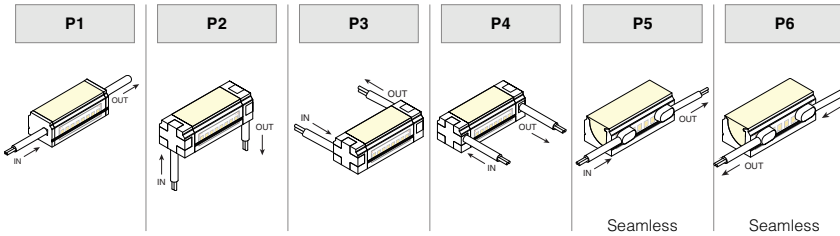

KURV-BK-DW-HE

Q-CAP Flexible Fixtures

Mounting

NOTE: 2 plastic clips provided per first 12", 1 for each additional 12". Other mounting styles incur additional charge, see price guide for details.

Type

SINGLE (Input only)

PASS THROUGH (Input/Output)

End Caps (No Feed)

End Caps (With Feed)

Bend Radius

Seamless

Shown with bare wire, connectors vary

Connector/Wire – In/Out

Lens with LED visibility