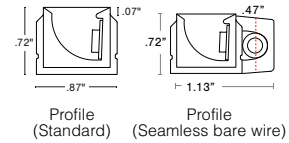

Output [Calculated L70 = 40000 hours]

Tested for KURV-BK-DW-HE-PL-DRY

CCT	SO Standard Output 1.5 W/ft Per Channel				HO High Output 2.5 W/ft Per Channel			
	ENC/CL		ENC/TL		ENC/CL		ENC/TL	
	LM	CRI	LM	CRI	LM	CRI	LM	CRI
2400K	108	93	91	92	171	94	142	92
2700K	112	98	90	97	171	98	142	98
3000K	123	96	92	96	182	96	146	96
4000K	111	97	113	97	176	97	172	97

Dimensions

Wiring Detail

Available in 2" increments from 12"-188"

Part Number Builder

- **BW** comes in standard 24"- request custom length (Max 120") by writing it in inches next to "BW" in the order code box (ex. BW48)
- **Connector/Wire In or Out** not needed to specify product. Standard configuration is type S1, Connector/Wire In: BW & Connector/Wire Out: N/A with black end caps (BK)
- **PPS** mounting clip recommended for seamless applications