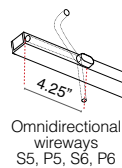

Dimensions

Wiring Detail

Available in 2" increments from 12"-188"

Part Number Builder

- **BW** comes in standard 24"- request custom length (Max 120") by writing it in inches next to "BW" in the order code box (ex. BW48)
- **Connector/Wire In or Out** not needed to specify product. Standard configuration is type S1, Connector/Wire In: BW & Connector/Wire Out: N/A with black end caps (BK)
- **PPS** mounting clip recommended for seamless applications

PASS THROUGH (Input/Output)

End Caps (No Feed)

End Caps (With Feed)

Bend Radius

Seamless

Shown with bare wire, connectors vary

Connector/Wire – In/Out

Lens with LED visibility