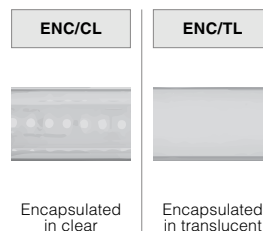

KURV-BK-DW-HE

Q-CAP Flexible Fixtures

Mounting

NOTE: 2 plastic clips provided per first 12", 1 for each additional 12". Other mounting styles incur additional charge, see price guide for details.

Type

SINGLE (Input only)

PASS THROUGH (Input/Output)

End Caps (No Feed)

End Caps (With Feed)

Bend Radius

Seamless

Shown with bare wire, connectors vary

Connector/Wire – In/Out

Lens with LED visibility