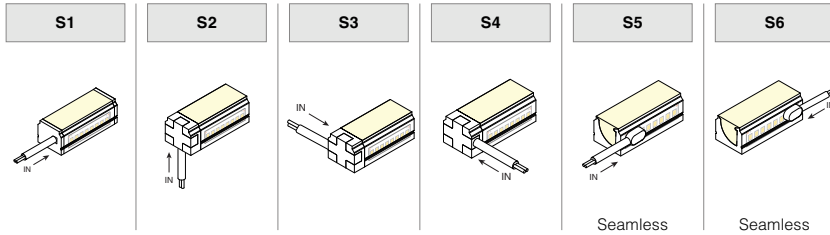

KURV-BK-DW-HE

Q-CAP Flexible Fixtures

Mounting

NOTE: 2 plastic clips provided per first 12", 1 for each additional 12". Other mounting styles incur additional charge, see price guide for details.

Type

SINGLE (Input only)

PASS THROUGH (Input/Output)

End Caps (No Feed)

End Caps (With Feed)

Bend Radius

Seamless

Shown with bare wire, connectors vary

Connector/Wire – In/Out

Lens with LED visibility