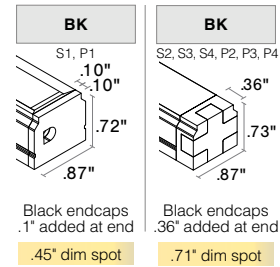

Dimensions

Wiring Detail

Available in 2" increments from 12"-188"

Part Number Builder

- **BW** comes in standard 24"- request custom length (Max 120") by writing it in inches next to "BW" in the order code box (ex. BW48)
- **Connector/Wire In or Out** not needed to specify product. Standard configuration is type S1, Connector/Wire In: BW & Connector/Wire Out: N/A with black end caps (BK)
- **PPS** mounting clip recommended for seamless applications

KURV-BK-DW-HE

Q-CAP Flexible Fixtures

Mounting

NOTE: 2 plastic clips provided per first 12", 1 for each additional 12". Other mounting styles incur additional charge, see price guide for details.

Type

SINGLE (Input only)

PASS THROUGH (Input/Output)

End Caps (No Feed)

End Caps (With Feed)

Bend Radius

Seamless

Shown with bare wire, connectors vary

Connector/Wire – In/Out

Lens with LED visibility