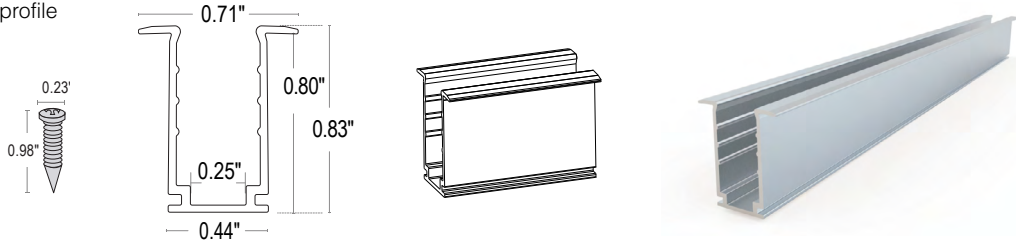

### Compatible Extrusions and Clips

NOTE: All extrusions are field cuttable and can be used with either silicone or PVC housings.  
1.5" length acts as a clip when used.

**FLM-NONL:** Non self-locking aluminum profile  
**Finish:** Satin  
**Available lengths:** 1.5", 19.75", 39.5", 79"

**FLM-NONL-FL:** Non self-locking flanged aluminum profile  
**Finish:** Satin  
**Available lengths:** 1.5", 19.75", 39.5", 79"

**FLM-SELF-SR:** Self-locking serrated aluminum profile  
**Finish:** Satin  
**Available lengths:** 1.5", 19.75", 39.5", 79"