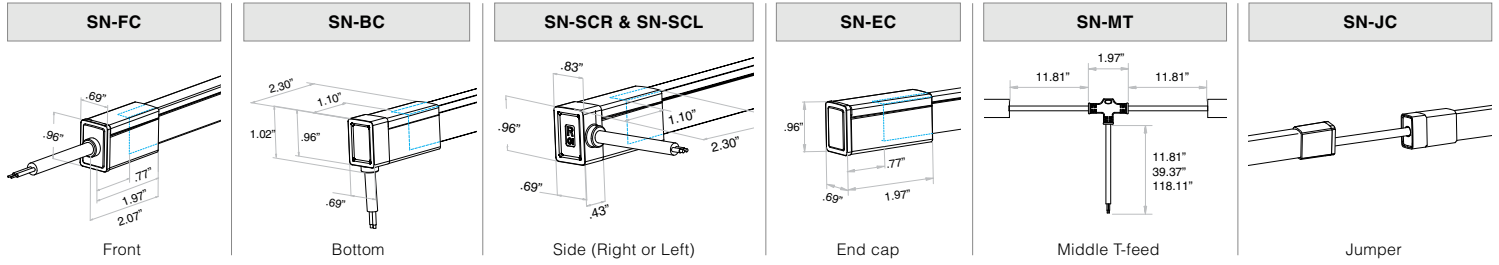

SNAP CONNECTOR - IP67 | PVC & SILICONE