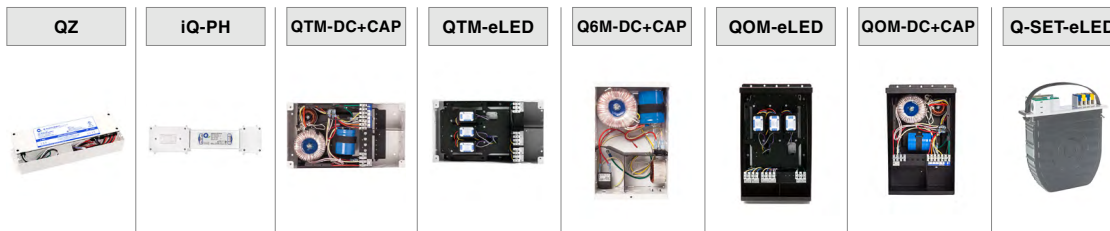

Compatible Power Supplies See website for additional power supply options