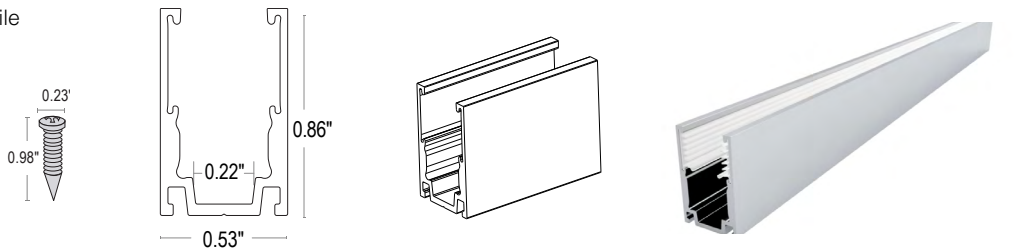

### Compatible Extrusions and Clips

NOTE: All extrusions are field cuttable and can be used with either silicone or PVC housings.  
1.5" length acts as a clip when used.

**FLM-NONL:** Non self-locking aluminum profile  
**Finish:** Satin  
**Available lengths:** 1.5", 19.75", 39.5", 79"

**FLM-NONL-FL:** Non self-locking flanged aluminum profile  
**Finish:** Satin  
**Available lengths:** 1.5", 19.75", 39.5", 79"

**FLM-SELF-SR:** Self-locking serrated aluminum profile  
**Finish:** Satin  
**Available lengths:** 1.5", 19.75", 39.5", 79"