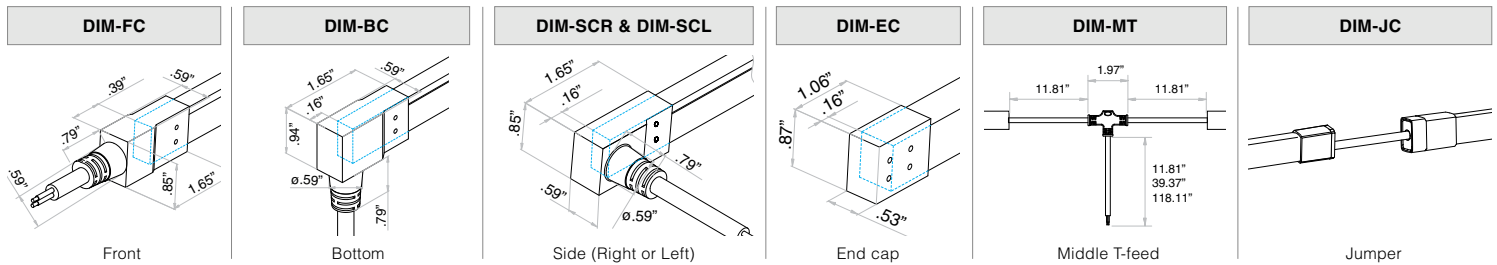

DUAL INJECTED-MOLDED CONNECTOR - IP68 | PVC