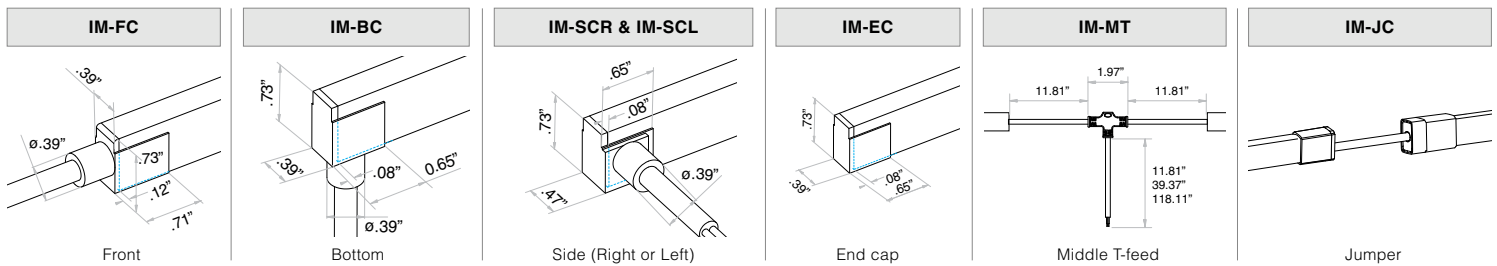

INJECTED-MOLDED CONNECTOR - IP68 | SILICONE