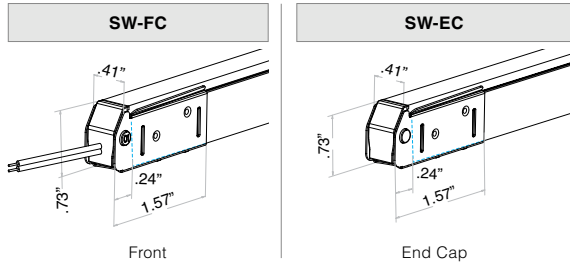

DIY Connectors - IP20 & IP67

NOTE: When specifying non-injected molded connectors, connectors will be sent separately from fixture to be applied in the field.

SWIVEL CONNECTOR - IP20 | PVC & SILICONE