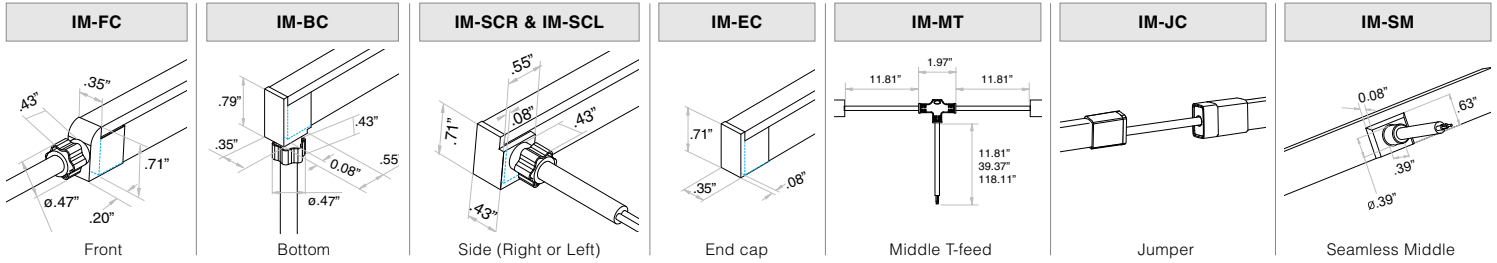

Injected Molded Connectors - IP67 & IP68

INJECTED-MOLDED CONNECTOR - IP67 | PVC