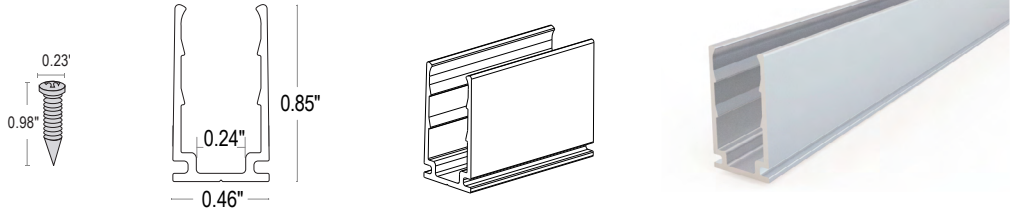

Compatible Extrusions and Clips

NOTE: All extrusions are field cuttable and can be used with either silicone or PVC housings.
1.5" length acts as a clip when used.

FLM-NONL: Non self-locking aluminum profile
Finish: Satin
Available lengths: 1.5", 19.75", 39.5", 79"