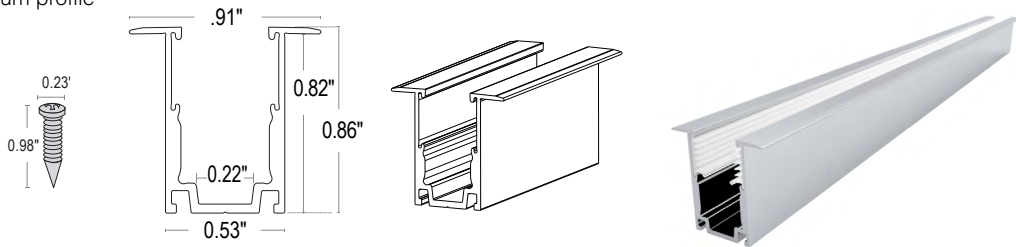

FLM-SELF-FL: Self-locking flanged serrated aluminum profile
Finish: Satin
Available lengths: 1.5", 19.75", 39.5", 79"