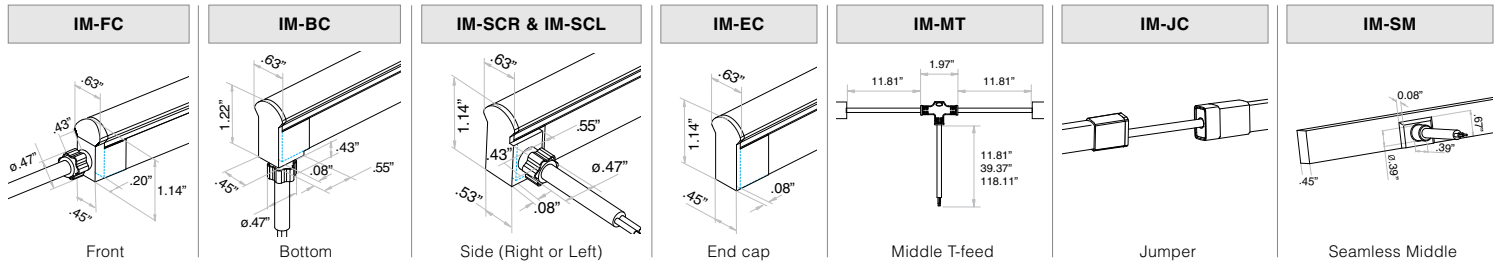

Injected Molded Connectors - IP67 & IP68

INJECTED-MOLDED CONNECTOR - IP67 | PVC