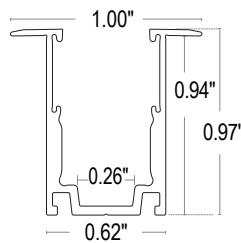

## Dimensions

## Compatible Extrusions and Clips

NOTE: All extrusions are field cuttable and can be used with either silicone or PVC housings.  
1.5" length acts as a clip when used.

**FLR-NONL:** Non self-locking aluminum profile  
**Finish:** Satin  
**Available lengths:** 1.5", 19.75", 39.5", 79"

**FLR-NONL-FL:** Non self-locking flanged aluminum profile  
**Finish:** Satin  
**Available lengths:** 1.5", 19.75", 39.5", 79"

**FLR-SELF-SR:** Self-locking serrated aluminum profile  
**Finish:** Satin  
**Available lengths:** 1.5", 19.75", 39.5", 79"

**FLR-SELF-FL:** Self-locking flanged serrated aluminum profile  
**Finish:** Satin  
**Available lengths:** 1.5", 19.75", 39.5", 79"

**FLR-SELF-BD:** Self-locking bendable serrated aluminum profile  
**Finish:** Satin  
**Available lengths:** 19.75", 39.5"