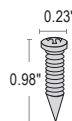

FLR-SELF-FL: Self-locking flanged serrated aluminum profile
Finish: Satin
Available lengths: 1.5", 19.75", 39.5", 79"