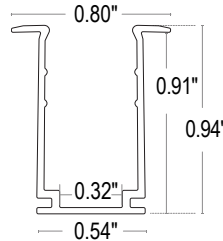

## Dimensions

## Compatible Extrusions and Clips

NOTE: All extrusions are field cuttable and can be used with either silicone or PVC housings.  
1.5" length acts as a clip when used.

**FLR-NONL:** Non self-locking aluminum profile  
**Finish:** Satin  
**Available lengths:** 1.5", 19.75", 39.5", 79"

**FLR-NONL-FL:** Non self-locking flanged aluminum profile  
**Finish:** Satin  
**Available lengths:** 1.5", 19.75", 39.5", 79"

**FLR-SELF-SR:** Self-locking serrated aluminum profile  
**Finish:** Satin  
**Available lengths:** 1.5", 19.75", 39.5", 79"