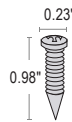

FLR-NONL-FL: Non self-locking flanged aluminum profile
Finish: Satin
Available lengths: 1.5", 19.75", 39.5", 79"