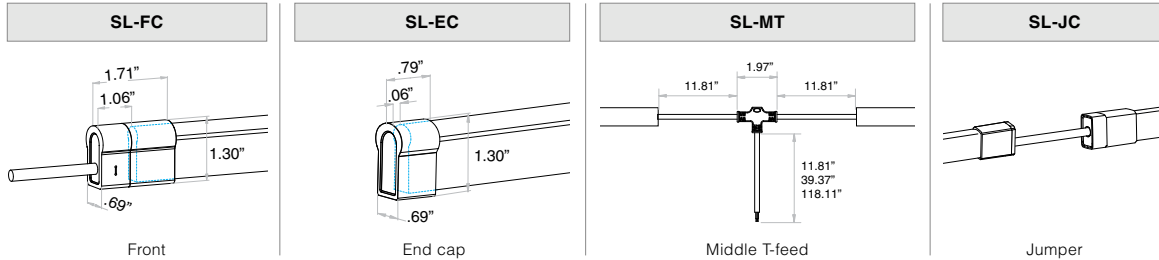

## DIY Connectors - IP40 & IP67

NOTE: When specifying non-injected molded connectors, connectors will be sent separately from fixture to be applied in the field.

### SLEEVE CONNECTOR - IP40 | PVC & SILICONE