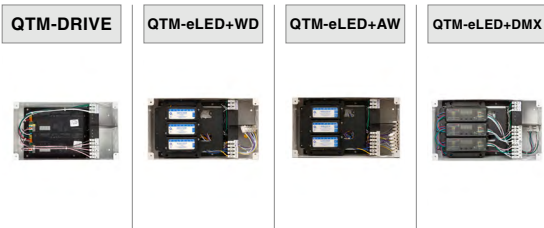

Compatible Power Supplies See website for additional power supply options