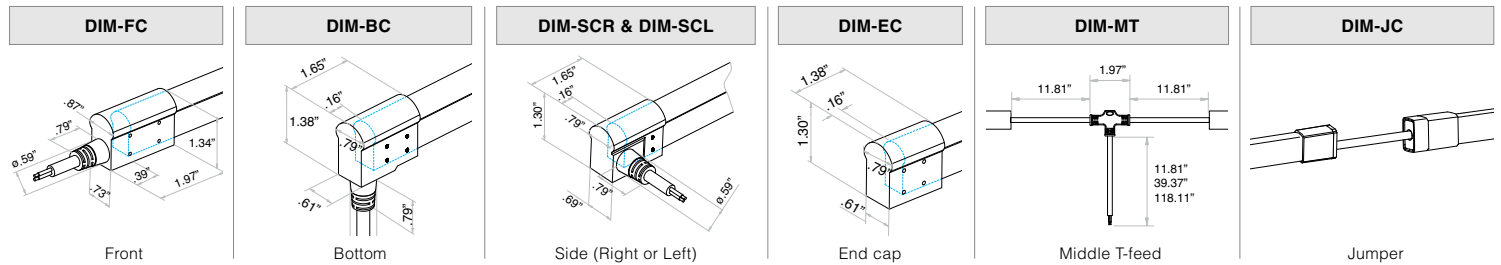

DUAL INJECTED-MOLDED CONNECTOR - IP68 | PVC