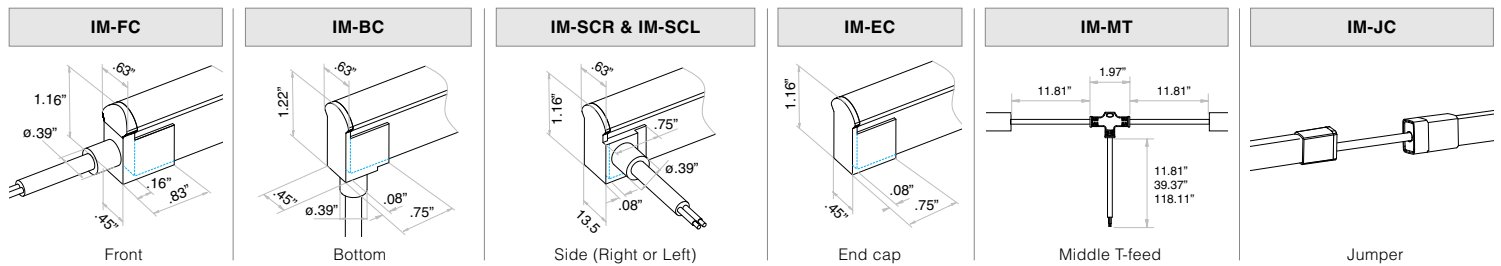

INJECTED-MOLDED CONNECTOR - IP68 | SILICONE