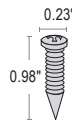

## Compatible Extrusions and Clips

NOTE: All extrusions are field cuttable and can be used with either silicone or PVC housings.  
1.5" length acts as a clip when used.

**FLR-NONL:** Non self-locking aluminum profile  
**Finish:** Satin  
**Available lengths:** 1.5", 19.75", 39.5", 79"

**FLR-NONL-FL:** Non self-locking flanged aluminum profile  
**Finish:** Satin  
**Available lengths:** 1.5", 19.75", 39.5", 79"

**FLR-SELF-SR:** Self-locking serrated aluminum profile  
**Finish:** Satin  
**Available lengths:** 1.5", 19.75", 39.5", 79"