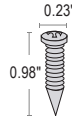

## Compatible Extrusions and Clips

NOTE: All extrusions are field cuttable and can be used with either silicone or PVC housings.  
1.5" length acts as a clip when used.

**FLR-NONL:** Non self-locking aluminum profile  
**Finish:** Satin  
**Available lengths:** 1.5", 19.75", 39.5", 79"