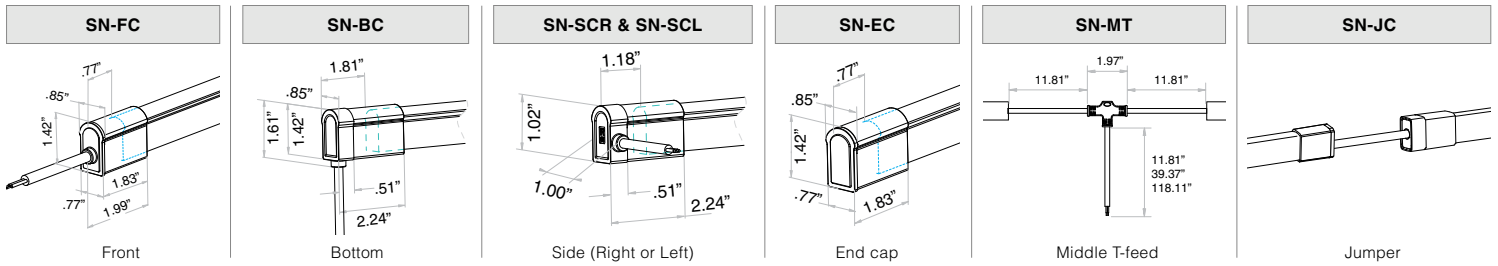

SNAP CONNECTOR - IP67 | PVC & SILICONE