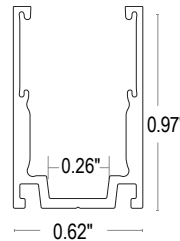

## Dimensions

## Compatible Extrusions and Clips

NOTE: All extrusions are field cuttable and can be used with either silicone or PVC housings.  
1.5" length acts as a clip when used.

**FLR-NONL:** Non self-locking aluminum profile  
**Finish:** Satin  
**Available lengths:** 1.5", 19.75", 39.5", 79"

**FLR-NONL-FL:** Non self-locking flanged aluminum profile  
**Finish:** Satin  
**Available lengths:** 1.5", 19.75", 39.5", 79"

**FLR-SELF-SR:** Self-locking serrated aluminum profile  
**Finish:** Satin  
**Available lengths:** 1.5", 19.75", 39.5", 79"

**FLR-SELF-FL:** Self-locking flanged serrated aluminum profile  
**Finish:** Satin  
**Available lengths:** 1.5", 19.75", 39.5", 79"

**FLR-SELF-BD:** Self-locking bendable serrated aluminum profile  
**Finish:** Satin  
**Available lengths:** 19.75", 39.5"