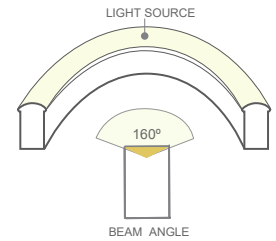

Dimensions

Side bend
4.72" bending radius

Part Number Builder

Product	Series	Housing Color	CCT	CRI	Watts/ft	Connector In	Connector In Orientation	Connector In Wire Length	Connector Out	Connector Out Orientation	Connector Out Wire Length	Illuminated Length (in)
FLR-SW				90	3.6							
FLR-SW FLEX Round Static White Voltage: 24 VDC	P - PVC S - Silicone	WH - White BK - Black GY - Gray	22 - 2200K 27 - 2700K 30 - 3000K 35 - 3500K 40 - 4000K 57 - 5700K	90	3.6 Up to 128 lm/ft at 3000K	IM Injected-Molded	FC BC SCL SCR MT* JC* SM (PVC only)	1' 3' 10'	IM Injected-Molded	FC BC SCL SCR EC MT JC SM (PVC only)	1' 3' 10' N/A	3.94" increments Nominal max length: 19'
	P - PVC		22 - 2200K 30 - 3000K 40 - 4000K			DIM Dual Injected-Molded PVC only	FC BC SCL SCR MT* JC*		DIM Dual Injected-Molded PVC only	FC BC SCL SCR EC MT JC		
						SN Snap	FC BC SCL SCR		SN Snap	FC EC MT JC		
						SW Swivel	FC		SW Swivel	FC EC		
						SL Sleeve	FC		SL Sleeve	FC EC MT JC		

- Product length = illuminated length + connector length
- For factory assembled connector information, see page 2
- For DIY connector information, see page 3
- For compatible power supplies, see page 3
- For extrusion options, see page 4 (sold separately)
- Minimum order length 100' for black and gray housings
- *Used in conjunction with Connector/Orientation Out

- 1 year warranty on DIY connectors
- 2 year warranty on PVC
- 5 year warranty on silicone
- Impact rating of IK08
- IP67 rated when ordered with IP67 connectors
- Ambient temperature: -4°F to +113°F
- UV & Flame resistant construction
- No diode imaging
- PVC - standard
- Silicone - best for outdoor applications