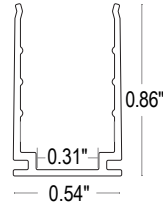

Compatible Extrusions and Clips

NOTE: All extrusions are field cuttable and can be used with either silicone or PVC housings.
1.5" length acts as a clip when used.

FLR-NONL: Non self-locking aluminum profile
Finish: Satin
Available lengths: 1.5", 19.75", 39.5", 79"