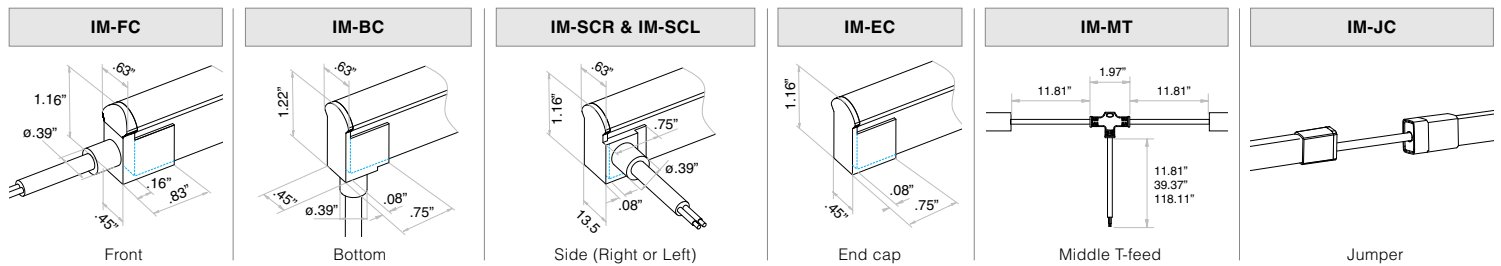

- Product length = illuminated length + connector length
- For factory assembled connector information, see page 2
- For DIY connector information, see page 3
- For compatible power supplies, see page 3
- For extrusion options, see page 4 (sold separately)
- Minimum order length 100' for black and gray housings
- *Used in conjunction with Connector/Orientation Out

Injected Molded Connectors - IP67 & IP68

INJECTED-MOLDED CONNECTOR - IP67 | PVC

DUAL INJECTED-MOLDED CONNECTOR - IP68 | PVC

INJECTED-MOLDED CONNECTOR - IP68 | SILICONE

DIY Connectors - IP20, IP40, IP67

NOTE: When specifying non-injected molded connectors, connectors will be sent separately from fixture to be applied in the field.

SWIVEL CONNECTOR - IP20 | PVC & SILICONE

SLEEVE CONNECTOR - IP40 | PVC & SILICONE

SNAP CONNECTOR - IP67 | PVC & SILICONE

Compatible Power Supplies See website for additional power supply options

FLEX-ROUND