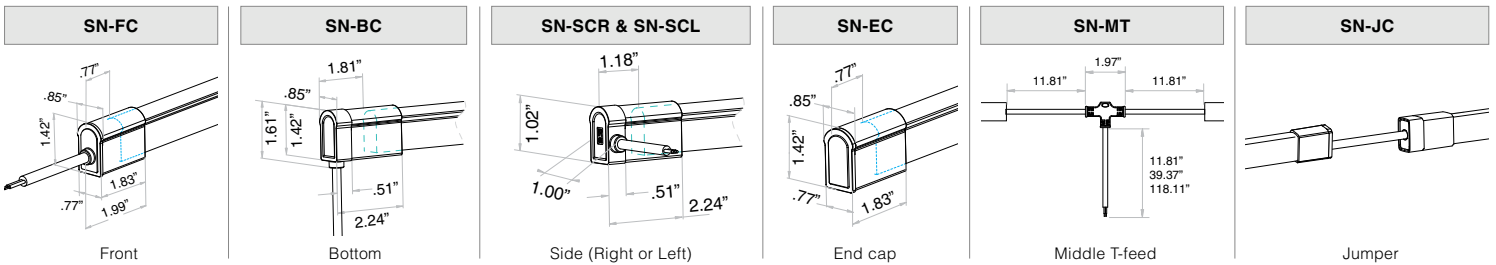

- Product length = illuminated length + connector length
- For factory assembled connector information, see page 2
- For DIY connector information, see page 3
- For compatible power supplies, see page 3
- For extrusion options, see page 4 (sold separately)
- Minimum order length 100' for black and gray housings
- *Used in conjunction with Connector/Orientation Out

Injected Molded Connectors - IP67 & IP68

INJECTED-MOLDED CONNECTOR - IP67 | PVC

DUAL INJECTED-MOLDED CONNECTOR - IP68 | PVC

INJECTED-MOLDED CONNECTOR - IP68 | SILICONE

DIY Connectors - IP20, IP40, IP67

NOTE: When specifying non-injected molded connectors, connectors will be sent separately from fixture to be applied in the field.

SWIVEL CONNECTOR - IP20 | PVC & SILICONE

SLEEVE CONNECTOR - IP40 | PVC & SILICONE

SNAP CONNECTOR - IP67 | PVC & SILICONE

Compatible Power Supplies See website for additional power supply options

FLEX-ROUND