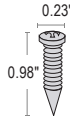

SWIVEL CONNECTOR - IP20 | PVC & SILICONE

SLEEVE CONNECTOR - IP40 | PVC & SILICONE

SNAP CONNECTOR - IP67 | PVC & SILICONE

Compatible Power Supplies See website for additional power supply options

FLEX-ROUND

FLR-NONL-FL: Non self-locking flanged aluminum profile
Finish: Satin
Available lengths: 1.5", 19.75", 39.5", 79"

FLR-SELF-SR: Self-locking serrated aluminum profile
Finish: Satin
Available lengths: 1.5", 19.75", 39.5", 79"