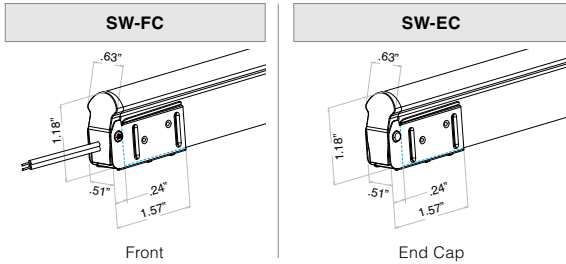

- Product length = illuminated length + connector length
- For factory assembled connector information, see page 2
- For DIY connector information, see page 3
- For compatible power supplies, see page 3
- For extrusion options, see page 4 (sold separately)
- Minimum order length 100' for black and gray housings
- *Used in conjunction with Connector/Orientation Out

Injected Molded Connectors - IP67 & IP68

INJECTED-MOLDED CONNECTOR - IP67 | PVC

DUAL INJECTED-MOLDED CONNECTOR - IP68 | PVC

INJECTED-MOLDED CONNECTOR - IP68 | SILICONE

DIY Connectors - IP20, IP40, IP67

NOTE: When specifying non-injected molded connectors, connectors will be sent separately from fixture to be applied in the field.

SWIVEL CONNECTOR - IP20 | PVC & SILICONE

SLEEVE CONNECTOR - IP40 | PVC & SILICONE

SNAP CONNECTOR - IP67 | PVC & SILICONE

Compatible Power Supplies See website for additional power supply options

FLEX-ROUND