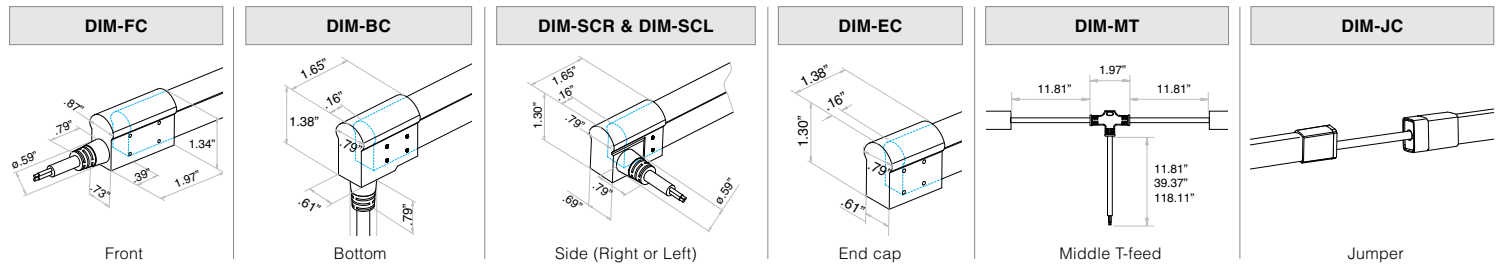

- Product length = illuminated length + connector length
- For factory assembled connector information, see page 2
- For DIY connector information, see page 3
- For compatible power supplies, see page 3
- For extrusion options, see page 4 (sold separately)
- Minimum order length 100' for black and gray housings
- *Used in conjunction with Connector/Orientation Out

- 1 year warranty on DIY connectors
- 2 year warranty on PVC
- 5 year warranty on silicone
- Impact rating of IK08
- IP67 rated when ordered with IP67 connectors
- Ambient temperature: -4°F to +113°F
- UV & Flame resistant construction
- No diode imaging
- PVC - standard
- Silicone - best for outdoor applications

Injected Molded Connectors - IP67 & IP68

INJECTED-MOLDED CONNECTOR - IP67 | PVC

DUAL INJECTED-MOLDED CONNECTOR - IP68 | PVC

INJECTED-MOLDED CONNECTOR - IP68 | SILICONE

DIY Connectors - IP20, IP40, IP67

NOTE: When specifying non-injected molded connectors, connectors will be sent separately from fixture to be applied in the field.