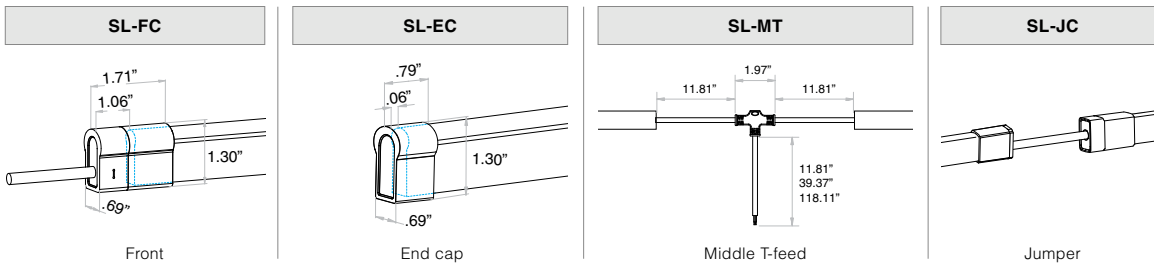

- Product length = illuminated length + connector length
- For factory assembled connector information, see page 2
- For DIY connector information, see page 3
- For compatible power supplies, see page 3
- For extrusion options, see page 4 (sold separately)
- Minimum order length 100' for black and gray housings
- *Used in conjunction with Connector/Orientation Out

Injected Molded Connectors - IP67 & IP68

INJECTED-MOLDED CONNECTOR - IP67 | PVC

DUAL INJECTED-MOLDED CONNECTOR - IP68 | PVC

INJECTED-MOLDED CONNECTOR - IP68 | SILICONE

DIY Connectors - IP20, IP40, IP67

NOTE: When specifying non-injected molded connectors, connectors will be sent separately from fixture to be applied in the field.

SWIVEL CONNECTOR - IP20 | PVC & SILICONE

SLEEVE CONNECTOR - IP40 | PVC & SILICONE

SNAP CONNECTOR - IP67 | PVC & SILICONE

Compatible Power Supplies See website for additional power supply options

FLEX-ROUND