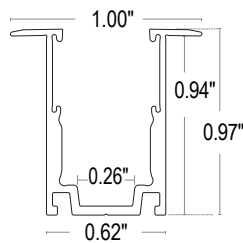

- Product length = illuminated length + connector length
- For factory assembled connector information, see page 2
- For DIY connector information, see page 3
- For compatible power supplies, see page 3
- For extrusion options, see page 4 (sold separately)
- Minimum order length 100' for black and gray housings
- *Used in conjunction with Connector/Orientation Out

FLEX Light: Static White

Compatible Extrusions and Clips

NOTE: All extrusions are field cuttable and can be used with either silicone or PVC housings.
1.5" length acts as a clip when used.

FLR-NONL: Non self-locking aluminum profile
Finish: Satin
Available lengths: 1.5", 19.75", 39.5", 79"

FLR-NONL-FL: Non self-locking flanged aluminum profile
Finish: Satin
Available lengths: 1.5", 19.75", 39.5", 79"

FLR-SELF-SR: Self-locking serrated aluminum profile
Finish: Satin
Available lengths: 1.5", 19.75", 39.5", 79"

FLR-SELF-FL: Self-locking flanged serrated aluminum profile
Finish: Satin
Available lengths: 1.5", 19.75", 39.5", 79"

FLR-SELF-BD: Self-locking bendable serrated aluminum profile
Finish: Satin
Available lengths: 19.75", 39.5"