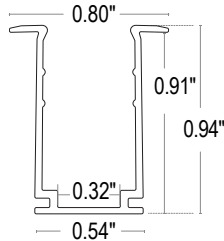

- Product length = illuminated length + connector length
- For factory assembled connector information, see page 2
- For DIY connector information, see page 3
- For compatible power supplies, see page 3
- For extrusion options, see page 4 (sold separately)
- Minimum order length 100' for black and gray housings
- *Used in conjunction with Connector/Orientation Out

FLEX Light: Static White

Compatible Extrusions and Clips

NOTE: All extrusions are field cuttable and can be used with either silicone or PVC housings.
1.5" length acts as a clip when used.

FLR-NONL: Non self-locking aluminum profile
Finish: Satin
Available lengths: 1.5", 19.75", 39.5", 79"

FLR-NONL-FL: Non self-locking flanged aluminum profile
Finish: Satin
Available lengths: 1.5", 19.75", 39.5", 79"

FLR-SELF-SR: Self-locking serrated aluminum profile
Finish: Satin
Available lengths: 1.5", 19.75", 39.5", 79"

FLR-SELF-FL: Self-locking flanged serrated aluminum profile
Finish: Satin
Available lengths: 1.5", 19.75", 39.5", 79"

FLR-SELF-BD: Self-locking bendable serrated aluminum profile
Finish: Satin
Available lengths: 19.75", 39.5"