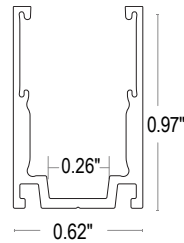

- Product length = illuminated length + connector length
- For factory assembled connector information, see page 2
- For DIY connector information, see page 3
- For compatible power supplies, see page 3
- For extrusion options, see page 4 (sold separately)
- Minimum order length 100' for black and gray housings
- *Used in conjunction with Connector/Orientation Out

FLEX Light: Static White

Compatible Extrusions and Clips

NOTE: All extrusions are field cuttable and can be used with either silicone or PVC housings.
1.5" length acts as a clip when used.

FLR-NONL: Non self-locking aluminum profile
Finish: Satin
Available lengths: 1.5", 19.75", 39.5", 79"

FLR-NONL-FL: Non self-locking flanged aluminum profile
Finish: Satin
Available lengths: 1.5", 19.75", 39.5", 79"

FLR-SELF-SR: Self-locking serrated aluminum profile
Finish: Satin
Available lengths: 1.5", 19.75", 39.5", 79"

FLR-SELF-FL: Self-locking flanged serrated aluminum profile
Finish: Satin
Available lengths: 1.5", 19.75", 39.5", 79"

FLR-SELF-BD: Self-locking bendable serrated aluminum profile
Finish: Satin
Available lengths: 19.75", 39.5"