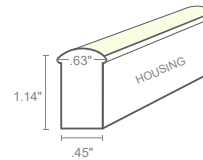

Dimensions

Side bend
4.72" bending radius

Part Number Builder

Product	Series	Housing Color	CCT	CRI	Watts/ft	Connector In	Connector In Orientation	Connector In Wire Length	Connector Out	Connector Out Orientation	Connector Out Wire Length	Illuminated Length (in)
FLR-SW				90	3.6							
FLR-SW FLEX Round Static White Voltage: 24 VDC	P - PVC S - Silicone	WH - White BK - Black GY - Gray	22 - 2200K 27 - 2700K 30 - 3000K 35 - 3500K 40 - 4000K 57 - 5700K	90	3.6 Up to 128 lm/ft at 3000K	IM Injected-Molded	FC BC SCL SCR MT* JC* SM (PVC only)	1' 3' 10'	IM Injected-Molded	FC BC SCL SCR EC MT JC SM (PVC only)	1' 3' 10' N/A	3.94" increments Nominal max length: 19'
	P - PVC		22 - 2200K 30 - 3000K 40 - 4000K			DIM Dual Injected-Molded PVC only	FC BC SCL SCR MT* JC*		DIM Dual Injected-Molded PVC only	FC BC SCL SCR EC MT JC		
						SN Snap	FC BC SCL SCR		SN Snap	FC EC MT JC		
						SW Swivel	FC		SW Swivel	FC EC		
						SL Sleeve	FC		SL Sleeve	FC EC MT JC		

- Product length = illuminated length + connector length
- For factory assembled connector information, see page 2
- For DIY connector information, see page 3
- For compatible power supplies, see page 3
- For extrusion options, see page 4 (sold separately)
- Minimum order length 100' for black and gray housings
- *Used in conjunction with Connector/Orientation Out

- 1 year warranty on DIY connectors
- 2 year warranty on PVC
- 5 year warranty on silicone
- Impact rating of IK08
- IP67 rated when ordered with IP67 connectors
- Ambient temperature: -4°F to +113°F
- UV & Flame resistant construction
- No diode imaging
- PVC - standard
- Silicone - best for outdoor applications