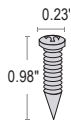

FLEX Light: Static White

Compatible Extrusions and Clips

NOTE: All extrusions are field cuttable and can be used with either silicone or PVC housings.
1.5" length acts as a clip when used.

FLR-NONL: Non self-locking aluminum profile
Finish: Satin
Available lengths: 1.5", 19.75", 39.5", 79"

FLR-NONL-FL: Non self-locking flanged aluminum profile
Finish: Satin
Available lengths: 1.5", 19.75", 39.5", 79"

FLR-SELF-SR: Self-locking serrated aluminum profile
Finish: Satin
Available lengths: 1.5", 19.75", 39.5", 79"

FLR-SELF-FL: Self-locking flanged serrated aluminum profile
Finish: Satin
Available lengths: 1.5", 19.75", 39.5", 79"

FLR-SELF-BD: Self-locking bendable serrated aluminum profile
Finish: Satin
Available lengths: 19.75", 39.5"