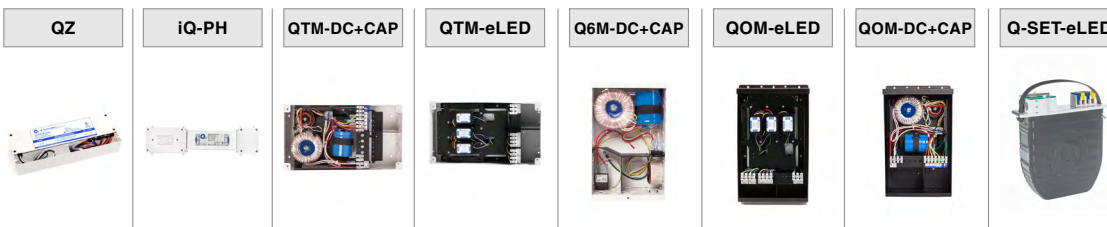

Injected Molded Connectors - IP67 & IP68

INJECTED-MOLDED CONNECTOR - IP67 | PVC

DUAL INJECTED-MOLDED CONNECTOR - IP68 | PVC

INJECTED-MOLDED CONNECTOR - IP68 | SILICONE

DIY Connectors - IP20, IP40, IP67

NOTE: When specifying non-injected molded connectors, connectors will be sent separately from fixture to be applied in the field.

SWIVEL CONNECTOR - IP20 | PVC & SILICONE

SLEEVE CONNECTOR - IP40 | PVC & SILICONE

SNAP CONNECTOR - IP67 | PVC & SILICONE

Compatible Power Supplies See website for additional power supply options

FLEX-ROUND