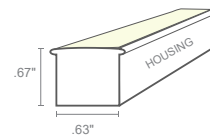

The FLEX Square Dynamic White Pool & Spa is available in PVC construction, in color temperatures from 2200K to 5700K and is submersible rated (IP68).

Color Temperature (CCT)

Housing Color

Dimensions

VB: Vertical Bending

BEAM ANGLE

11.81" bending radius

HB: Horizontal Bending

Lead Wire Length (ft)

LED Load (W)	Max Recommended Lead Length (ft) 18AWG
20W	160
30W	95
40W	70
50W	55
60W	45
80W	30
100W	16

Part Number Builder

Product	Series	CCT	Bend Direction	CRI	Watts/ft	Connector In	Connector In Orientation	Connector In Wire Length	Connector Out	Connector Out Orientation	Connector Out Wire Length	Illuminated Length (in)
FLS-DW-PS	P	22/57		80	3.6	DIM			DIM			
FLS-DW-PS	P	22/57	VB	80	3.6	DIM	FC BC SCL SCR	15' 30' 50' 100'	DIM	FC BC SCL SCR EC	15' 30' 50' 100' N/A	2.19" increments
FLEX Square Dynamic White Pool & Spa (IP68) - PVC 2200K/5700K Vertical Bend Horizontal Bend Dual Injected-Molded Dual Injected-Molded												
Voltage: 24 VDC Nominal max length: 26'												