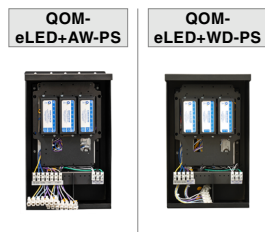

FLEX-SQUARE

FLEX Light: Dynamic White Pool & Spa

Dual Injected Molded Connector - IP68

DUAL INJECTED-MOLDED CONNECTOR - IP68 | PVC

Compatible Power Supplies See website for additional power supply options