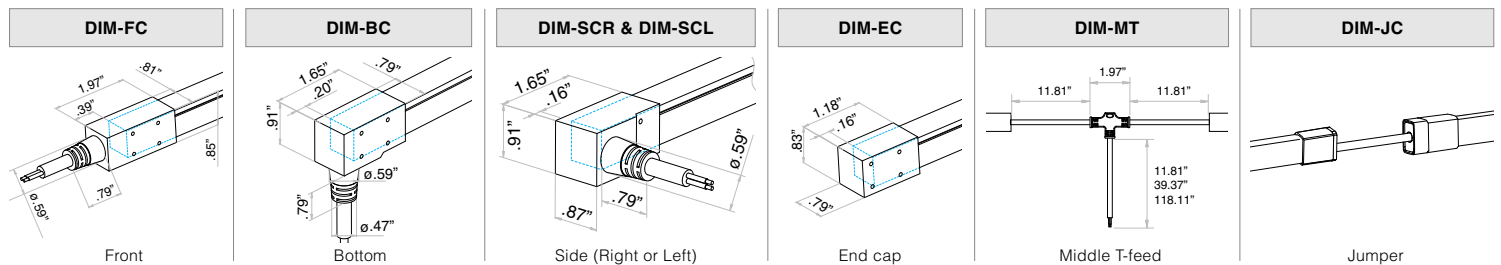

FLEX-SQUARE

FLEX Light: RGBW

Injected Molded Connectors - IP67 & IP68

INJECTED-MOLDED CONNECTOR - IP67 | PVC

INJECTED-MOLDED CONNECTOR - IP68 | SILICONE

DUAL INJECTED-MOLDED CONNECTOR - IP68 | PVC

Compatible Power Supplies See website for additional power supply options

FLEX-SQUARE

FLEX Light: RGBW

Compatible Extrusions and Clips

NOTE: All extrusions are field cuttable and can be used with either silicone or PVC housings.
1.5" length acts as a clip when used.

FLS-NONL: Non self-locking aluminum profile