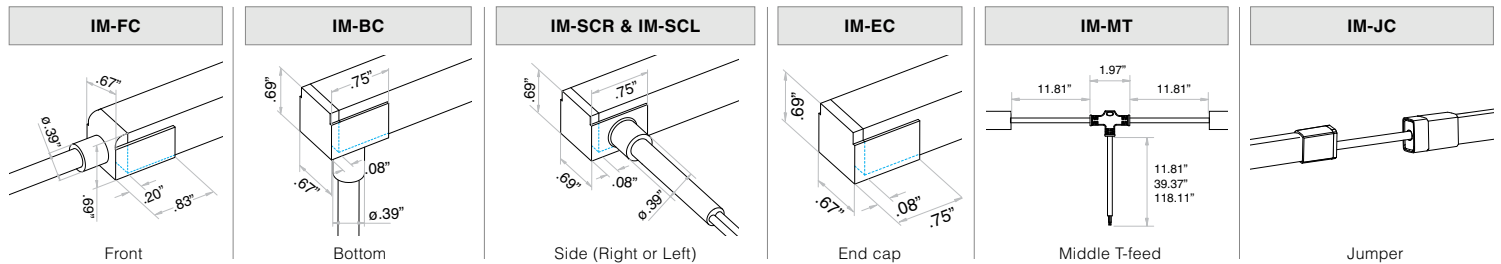

CCT	Lumen/ft	CRI
2700K	80	87
4000K	99	83

Housing Color

Dimensions

VB: Vertical Bending

Part Number Builder

- Product length = illuminated length + connector length
- For factory assembled connector information, see page 2
- For compatible power supplies, see page 2
- For extrusion options, see page 3 (sold separately)
- *Used in conjunction with Connector/Orientation Out

FLEX-SQUARE

FLEX Light: RGBW

Injected Molded Connectors - IP67 & IP68

INJECTED-MOLDED CONNECTOR - IP67 | PVC

INJECTED-MOLDED CONNECTOR - IP68 | SILICONE

DUAL INJECTED-MOLDED CONNECTOR - IP68 | PVC

Compatible Power Supplies See website for additional power supply options

FLEX-SQUARE

FLEX Light: RGBW

Compatible Extrusions and Clips

NOTE: All extrusions are field cuttable and can be used with either silicone or PVC housings.
1.5" length acts as a clip when used.

FLS-NONL: Non self-locking aluminum profile