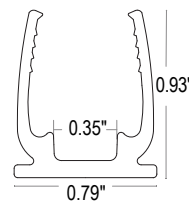

FLEX-SQUARE

FLEX Light: RGBW

Compatible Extrusions and Clips

NOTE: All extrusions are field cuttable and can be used with either silicone or PVC housings.
1.5" length acts as a clip when used.

FLS-NONL: Non self-locking aluminum profile

Finish: Satin

Available lengths: 1.5", 19.75", 39.5", 79"

FLS-NONL-FL: Non self-locking flanged aluminum profile

Finish: Satin

Available lengths: 1.5", 19.75", 39.5", 79"

FLS-NONL-PL: Non self-locking plastic profile

Finish: Clear

Available lengths: 1.5", 19.75", 39.5", 79"

FLS-SELF-SR: Self-locking serrated aluminum profile

Finish: Satin

Available lengths: 1.5", 19.75", 39.5", 79"

FLS-SELF-FL: Self-locking flanged serrated aluminum profile

Finish: Satin

Available lengths: 1.5", 19.75", 39.5", 79"

FLS-SELF-BD: Self-locking bendable serrated aluminum profile

Finish: Satin

Available lengths: 19.75", 39.5"