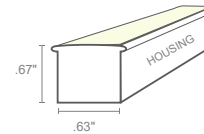

CCT	Lumen/ft	CRI
2700K	80	87
4000K	99	83

Housing Color

Dimensions

VB: Vertical Bending

Part Number Builder

- Product length = illuminated length + connector length
- For factory assembled connector information, see page 2
- For compatible power supplies, see page 2
- For extrusion options, see page 3 (sold separately)
- *Used in conjunction with Connector/Orientation Out