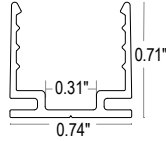

CCT	Lumen/ft	CRI
2700K	80	87
4000K	99	83

Housing Color

Dimensions

VB: Vertical Bending

Part Number Builder

- Product length = illuminated length + connector length
- For factory assembled connector information, see page 2
- For compatible power supplies, see page 2
- For extrusion options, see page 3 (sold separately)
- *Used in conjunction with Connector/Orientation Out

FLEX-SQUARE

FLEX Light: RGBW

Compatible Extrusions and Clips

NOTE: All extrusions are field cuttable and can be used with either silicone or PVC housings.
1.5" length acts as a clip when used.

FLS-NONL: Non self-locking aluminum profile

Finish: Satin

Available lengths: 1.5", 19.75", 39.5", 79"

FLS-NONL-FL: Non self-locking flanged aluminum profile

Finish: Satin

Available lengths: 1.5", 19.75", 39.5", 79"

FLS-NONL-PL: Non self-locking plastic profile

Finish: Clear

Available lengths: 1.5", 19.75", 39.5", 79"

FLS-SELF-SR: Self-locking serrated aluminum profile

Finish: Satin

Available lengths: 1.5", 19.75", 39.5", 79"

FLS-SELF-FL: Self-locking flanged serrated aluminum profile