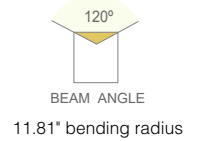

CCT	Lumen/ft	CRI
2700K	80	87
4000K	99	83

Housing Color

Dimensions

VB: Vertical Bending

Part Number Builder

- Product length = illuminated length + connector length
- For factory assembled connector information, see page 2
- For compatible power supplies, see page 2
- For extrusion options, see page 3 (sold separately)
- *Used in conjunction with Connector/Orientation Out