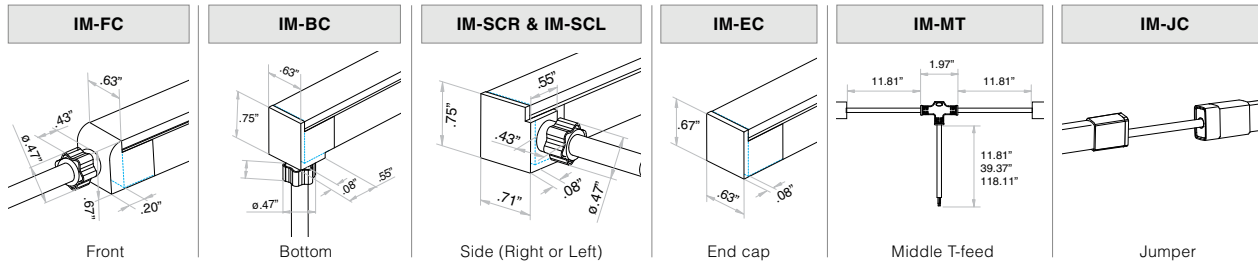

FLEX-SQUARE

FLEX Light: RGBW

Injected Molded Connectors - IP67 & IP68

INJECTED-MOLDED CONNECTOR - IP67 | PVC