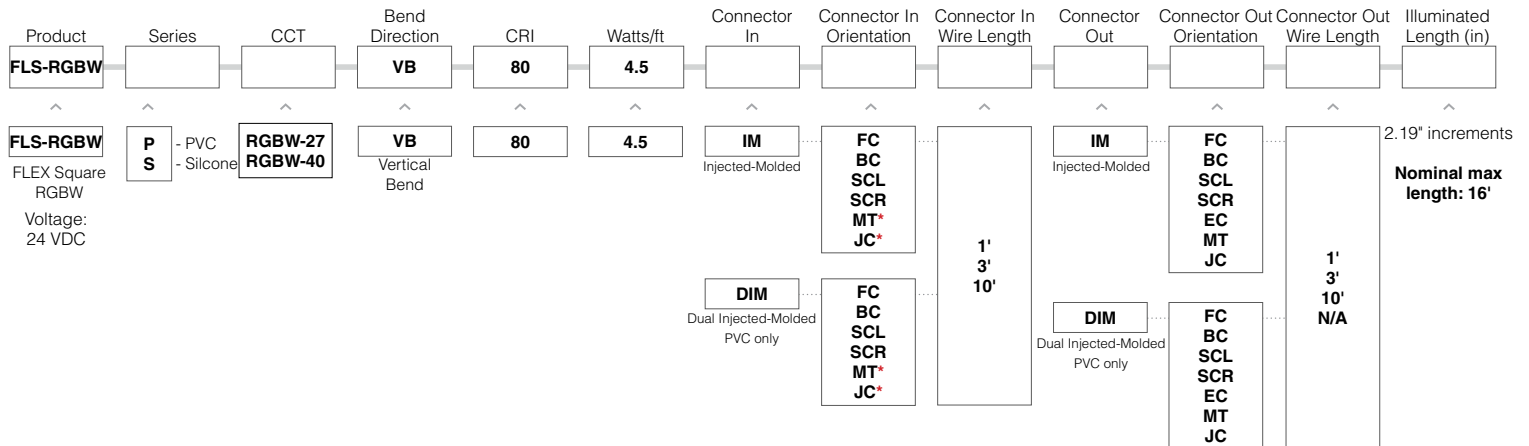

The FLEX Square RGBW is a color changing light which is controlled by either a Q-Tran supplied DMX controller or one provided by a third party.

Technical Information

CCT	Lumen/ft	Wavelength
Red	51	630
Green	119	519
Blue	26	465

CCT	Lumen/ft	CRI
2700K	80	87
4000K	99	83

Housing Color

Dimensions

VB: Vertical Bending

Part Number Builder

- Product length = illuminated length + connector length
- For factory assembled connector information, see page 2
- For compatible power supplies, see page 2
- For extrusion options, see page 3 (sold separately)
- *Used in conjunction with Connector/Orientation Out