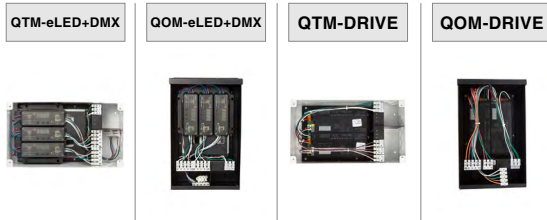

FLEX-SQUARE

FLEX Light: RGBW

Injected Molded Connectors - IP67 & IP68

INJECTED-MOLDED CONNECTOR - IP67 | PVC

INJECTED-MOLDED CONNECTOR - IP68 | SILICONE

DUAL INJECTED-MOLDED CONNECTOR - IP68 | PVC

Compatible Power Supplies See website for additional power supply options

FLEX-SQUARE

FLEX Light: RGBW

Compatible Extrusions and Clips

NOTE: All extrusions are field cuttable and can be used with either silicone or PVC housings.
1.5" length acts as a clip when used.

FLS-NONL: Non self-locking aluminum profile