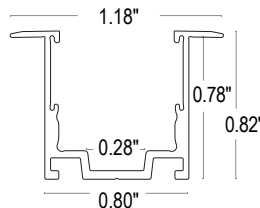

Finish: Satin

Available lengths: 1.5", 19.75", 39.5", 79"

FLS-NONL-FL: Non self-locking flanged aluminum profile

Finish: Satin

Available lengths: 1.5", 19.75", 39.5", 79"

FLS-NONL-PL: Non self-locking plastic profile

Finish: Clear

Available lengths: 1.5", 19.75", 39.5", 79"

FLS-SELF-SR: Self-locking serrated aluminum profile

Finish: Satin

Available lengths: 1.5", 19.75", 39.5", 79"

FLS-SELF-FL: Self-locking flanged serrated aluminum profile

Finish: Satin

Available lengths: 1.5", 19.75", 39.5", 79"

FLS-SELF-BD: Self-locking bendable serrated aluminum profile

Finish: Satin

Available lengths: 19.75", 39.5"