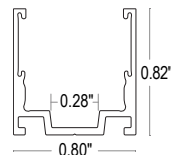

Finish: Satin

Available lengths: 1.5", 19.75", 39.5", 79"

FLS-NONL-FL: Non self-locking flanged aluminum profile

Finish: Satin

Available lengths: 1.5", 19.75", 39.5", 79"

FLS-NONL-PL: Non self-locking plastic profile

Finish: Clear

Available lengths: 1.5", 19.75", 39.5", 79"

FLS-SELF-SR: Self-locking serrated aluminum profile

Finish: Satin

Available lengths: 1.5", 19.75", 39.5", 79"

FLS-SELF-FL: Self-locking flanged serrated aluminum profile

Finish: Satin

Available lengths: 1.5", 19.75", 39.5", 79"

FLS-SELF-BD: Self-locking bendable serrated aluminum profile

Finish: Satin

Available lengths: 19.75", 39.5"