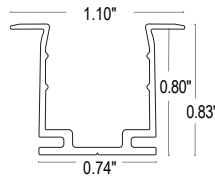

FLEX-SQUARE

FLEX Light: RGBW

Compatible Extrusions and Clips

NOTE: All extrusions are field cuttable and can be used with either silicone or PVC housings.
1.5" length acts as a clip when used.

FLS-NONL: Non self-locking aluminum profile

Finish: Satin

Available lengths: 1.5", 19.75", 39.5", 79"

FLS-NONL-FL: Non self-locking flanged aluminum profile

Finish: Satin

Available lengths: 1.5", 19.75", 39.5", 79"

FLS-NONL-PL: Non self-locking plastic profile

Finish: Clear

Available lengths: 1.5", 19.75", 39.5", 79"

FLS-SELF-SR: Self-locking serrated aluminum profile

Finish: Satin

Available lengths: 1.5", 19.75", 39.5", 79"

FLS-SELF-FL: Self-locking flanged serrated aluminum profile

Finish: Satin

Available lengths: 1.5", 19.75", 39.5", 79"

FLS-SELF-BD: Self-locking bendable serrated aluminum profile

Finish: Satin

Available lengths: 19.75", 39.5"