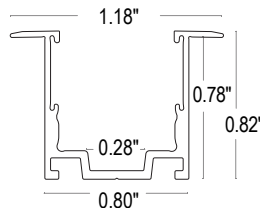

- Product length = illuminated length + connector length
- For factory assembled connector information, see page 2
- For DIY connector information, see page 3
- For compatible power supplies, see page 3
- For extrusion options, see page 4 (sold separately)
- *Used in conjunction with Connector/Orientation Out

FLS-NONL: Non self-locking aluminum profile

Finish: Satin

Available lengths: 1.5", 19.75", 39.5", 79"

FLS-NONL-FL: Non self-locking flanged aluminum profile

Finish: Satin

Available lengths: 1.5", 19.75", 39.5", 79"

FLS-NONL-PL: Non self-locking plastic profile

Finish: Clear

Available lengths: 1.5", 19.75", 39.5", 79"

FLS-SELF-SR: Self-locking serrated aluminum profile

Finish: Satin

Available lengths: 1.5", 19.75", 39.5", 79"

FLS-SELF-FL: Self-locking flanged serrated aluminum profile

Finish: Satin

Available lengths: 1.5", 19.75", 39.5", 79"

FLS-SELF-BD: Self-locking bendable serrated aluminum profile

Finish: Satin

Available lengths: 19.75", 39.5"