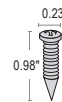

FLS-NONL: Non self-locking aluminum profile

Finish: Satin

Available lengths: 1.5", 19.75", 39.5", 79"

FLS-NONL-FL: Non self-locking flanged aluminum profile

Finish: Satin

Available lengths: 1.5", 19.75", 39.5", 79"

FLS-NONL-PL: Non self-locking plastic profile

Finish: Clear

Available lengths: 1.5", 19.75", 39.5", 79"

FLS-SELF-SR: Self-locking serrated aluminum profile

Finish: Satin

Available lengths: 1.5", 19.75", 39.5", 79"

FLS-SELF-FL: Self-locking flanged serrated aluminum profile

Finish: Satin

Available lengths: 1.5", 19.75", 39.5", 79"

FLS-SELF-BD: Self-locking bendable serrated aluminum profile

Finish: Satin

Available lengths: 19.75", 39.5"