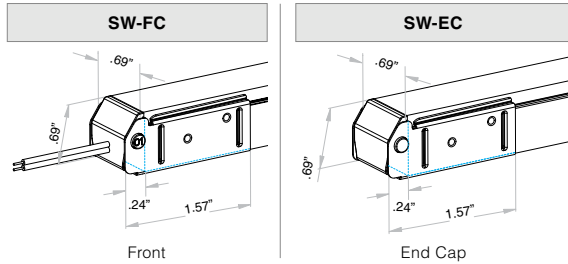

- Product length = illuminated length + connector length
- For factory assembled connector information, see page 2
- For DIY connector information, see page 3
- For compatible power supplies, see page 3
- For extrusion options, see page 4 (sold separately)
- *Used in conjunction with Connector/Orientation Out

NOTE: When specifying non-injected molded connectors, connectors will be sent separately from fixture to be applied in the field.

SWIVEL CONNECTOR - IP20 | PVC & SILICONE

SNAP CONNECTOR - IP67 | PVC & SILICONE