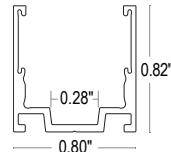

- Product length = illuminated length + connector length
- For factory assembled connector information, see page 2
- For DIY connector information, see page 3
- For compatible power supplies, see page 3
- For extrusion options, see page 4 (sold separately)
- *Used in conjunction with Connector/Orientation Out

FLS-NONL: Non self-locking aluminum profile

Finish: Satin

Available lengths: 1.5", 19.75", 39.5", 79"

FLS-NONL-FL: Non self-locking flanged aluminum profile

Finish: Satin

Available lengths: 1.5", 19.75", 39.5", 79"

FLS-NONL-PL: Non self-locking plastic profile

Finish: Clear

Available lengths: 1.5", 19.75", 39.5", 79"

FLS-SELF-SR: Self-locking serrated aluminum profile

Finish: Satin

Available lengths: 1.5", 19.75", 39.5", 79"

FLS-SELF-FL: Self-locking flanged serrated aluminum profile

Finish: Satin

Available lengths: 1.5", 19.75", 39.5", 79"

FLS-SELF-BD: Self-locking bendable serrated aluminum profile

Finish: Satin

Available lengths: 19.75", 39.5"