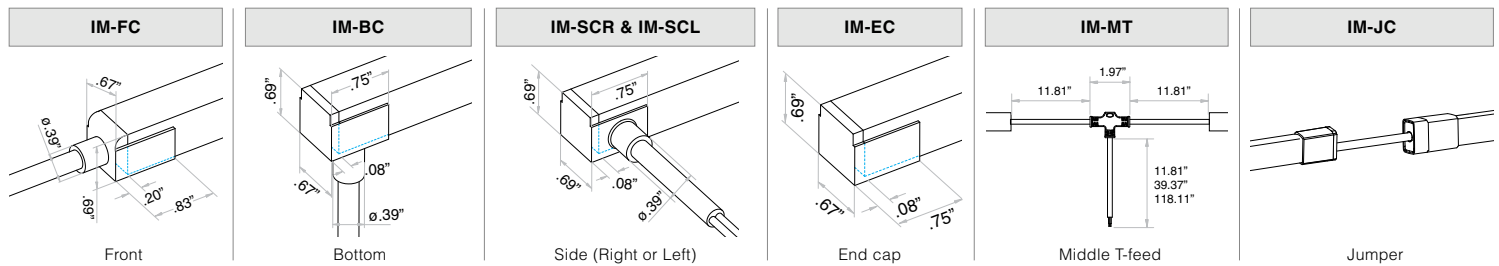

- Product length = illuminated length + connector length
- For factory assembled connector information, see page 2
- For DIY connector information, see page 3
- For compatible power supplies, see page 3
- For extrusion options, see page 4 (sold separately)
- *Used in conjunction with Connector/Orientation Out

Injected Molded Connectors - IP67 & IP68

INJECTED-MOLDED CONNECTOR - IP67 | PVC

DUAL INJECTED-MOLDED CONNECTOR - IP68 | PVC

INJECTED-MOLDED CONNECTOR - IP68 | SILICONE

FLEX-SQUARE

FLEX Light: Static Color

DIY Connectors - IP20 & IP67

NOTE: When specifying non-injected molded connectors, connectors will be sent separately from fixture to be applied in the field.

SWIVEL CONNECTOR - IP20 | PVC & SILICONE

SNAP CONNECTOR - IP67 | PVC & SILICONE