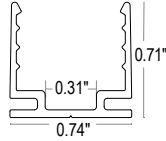

- Product length = illuminated length + connector length
- For factory assembled connector information, see page 2
- For DIY connector information, see page 3
- For compatible power supplies, see page 3
- For extrusion options, see page 4 (sold separately)
- *Used in conjunction with Connector/Orientation Out

FLS-NONL: Non self-locking aluminum profile

Finish: Satin

Available lengths: 1.5", 19.75", 39.5", 79"

FLS-NONL-FL: Non self-locking flanged aluminum profile

Finish: Satin

Available lengths: 1.5", 19.75", 39.5", 79"

FLS-NONL-PL: Non self-locking plastic profile

Finish: Clear

Available lengths: 1.5", 19.75", 39.5", 79"

FLS-SELF-SR: Self-locking serrated aluminum profile

Finish: Satin

Available lengths: 1.5", 19.75", 39.5", 79"