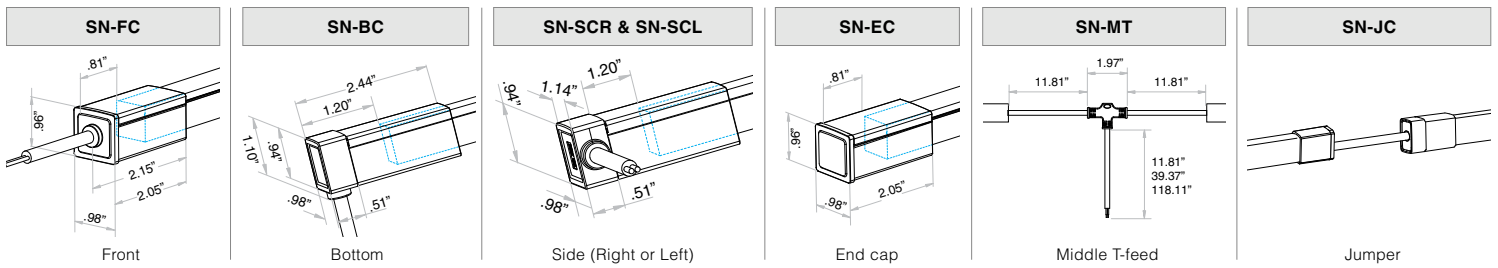

- Product length = illuminated length + connector length
- For factory assembled connector information, see page 2
- For DIY connector information, see page 3
- For compatible power supplies, see page 3
- For extrusion options, see page 4 (sold separately)
- *Used in conjunction with Connector/Orientation Out

Injected Molded Connectors - IP67 & IP68

INJECTED-MOLDED CONNECTOR - IP67 | PVC

DUAL INJECTED-MOLDED CONNECTOR - IP68 | PVC

INJECTED-MOLDED CONNECTOR - IP68 | SILICONE

FLEX-SQUARE

FLEX Light: Static Color

DIY Connectors - IP20 & IP67

NOTE: When specifying non-injected molded connectors, connectors will be sent separately from fixture to be applied in the field.

SWIVEL CONNECTOR - IP20 | PVC & SILICONE

SNAP CONNECTOR - IP67 | PVC & SILICONE