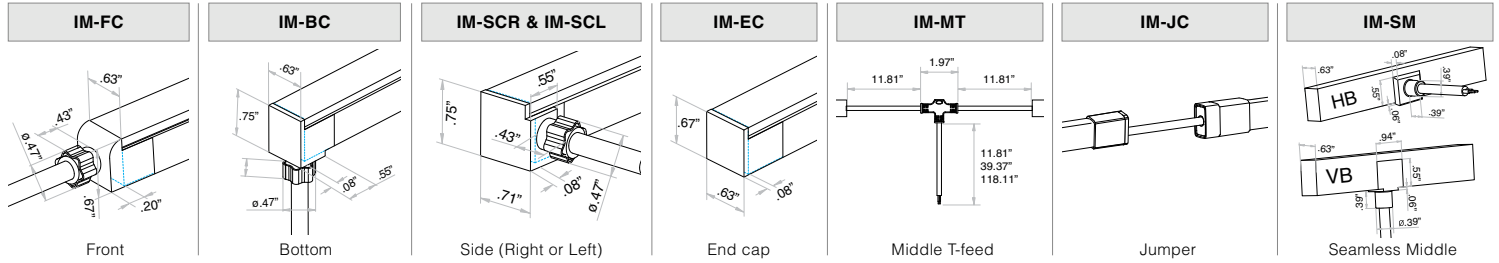

Injected Molded Connectors - IP67 & IP68

INJECTED-MOLDED CONNECTOR - IP67 | PVC