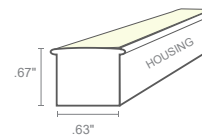

Housing Color

Dimensions

11.81" bending radius

VB: Vertical Bending

HB: Horizontal Bending

Part Number Builder

Product	Series	CCT	Bend Direction	Watts/ft	Connector In	Connector In Orientation	Connector In Wire Length	Connector Out	Connector Out Orientation	Connector Out Wire Length	Illuminated Length (in)
FLS-SC											
FLS-SC FLEX Square Static Color Voltage: 24 VDC	P - PVC S - Silicone	RD - Red GR - Green BL - Blue AB - Amber	VB Vertical Bend HB Horizontal Bend	2.4 RED & AMBER Up to 43 lm/ft in red 3.6 GREEN & BLUE Up to 113 lm/ft in green	IM Injected-Molded DIM Dual Injected-Molded PVC only SN Snap SW Swivel	FC BC SCL SCR MT* JC* SM (PVC only)	1' 3' 10'	IM Injected-Molded DIM Dual Injected-Molded PVC only SN Snap SW Swivel	FC BC SCL SCR EC MT JC SM (PVC only)	1' 3' 10' N/A	Red & Amber: 3.28" increments Green & Blue: 2.19" increments Nominal max length: Red & Amber: 32' Green & Blue: 19'