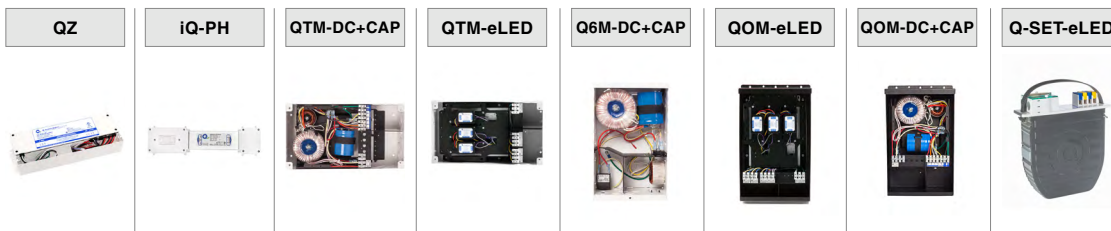

Injected Molded Connectors - IP67 & IP68

INJECTED-MOLDED CONNECTOR - IP67 | PVC

DUAL INJECTED-MOLDED CONNECTOR - IP68 | PVC

INJECTED-MOLDED CONNECTOR - IP68 | SILICONE

FLEX-SQUARE

FLEX Light: Static Color

DIY Connectors - IP20 & IP67

NOTE: When specifying non-injected molded connectors, connectors will be sent separately from fixture to be applied in the field.

SWIVEL CONNECTOR - IP20 | PVC & SILICONE

SNAP CONNECTOR - IP67 | PVC & SILICONE

Compatible Power Supplies See website for additional power supply options

FLEX-SQUARE

FLEX Light: Static Color

Compatible Extrusions and Clips

NOTE: All extrusions are field cuttable and can be used with either silicone or PVC housings.
1.5" length acts as a clip when used.