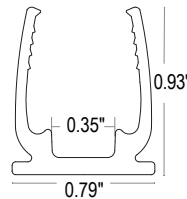

- Product length = illuminated length + connector length
- For factory assembled connector information, see page 2
- For DIY connector information, see page 3
- For compatible power supplies, see page 3
- For extrusion options, see page 4 (sold separately)
- *Used in conjunction with Connector/Orientation Out

FLS-NONL: Non self-locking aluminum profile

Finish: Satin

Available lengths: 1.5", 19.75", 39.5", 79"

FLS-NONL-FL: Non self-locking flanged aluminum profile

Finish: Satin

Available lengths: 1.5", 19.75", 39.5", 79"

FLS-NONL-PL: Non self-locking plastic profile

Finish: Clear

Available lengths: 1.5", 19.75", 39.5", 79"

FLS-SELF-SR: Self-locking serrated aluminum profile

Finish: Satin

Available lengths: 1.5", 19.75", 39.5", 79"

FLS-SELF-FL: Self-locking flanged serrated aluminum profile

Finish: Satin

Available lengths: 1.5", 19.75", 39.5", 79"

FLS-SELF-BD: Self-locking bendable serrated aluminum profile

Finish: Satin

Available lengths: 19.75", 39.5"