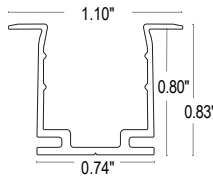

- Product length = illuminated length + connector length
- For factory assembled connector information, see page 2
- For DIY connector information, see page 3
- For compatible power supplies, see page 3
- For extrusion options, see page 4 (sold separately)
- *Used in conjunction with Connector/Orientation Out

FLS-NONL: Non self-locking aluminum profile

Finish: Satin

Available lengths: 1.5", 19.75", 39.5", 79"

FLS-NONL-FL: Non self-locking flanged aluminum profile

Finish: Satin

Available lengths: 1.5", 19.75", 39.5", 79"

FLS-NONL-PL: Non self-locking plastic profile

Finish: Clear

Available lengths: 1.5", 19.75", 39.5", 79"

FLS-SELF-SR: Self-locking serrated aluminum profile

Finish: Satin

Available lengths: 1.5", 19.75", 39.5", 79"

FLS-SELF-FL: Self-locking flanged serrated aluminum profile

Finish: Satin

Available lengths: 1.5", 19.75", 39.5", 79"

FLS-SELF-BD: Self-locking bendable serrated aluminum profile

Finish: Satin

Available lengths: 19.75", 39.5"