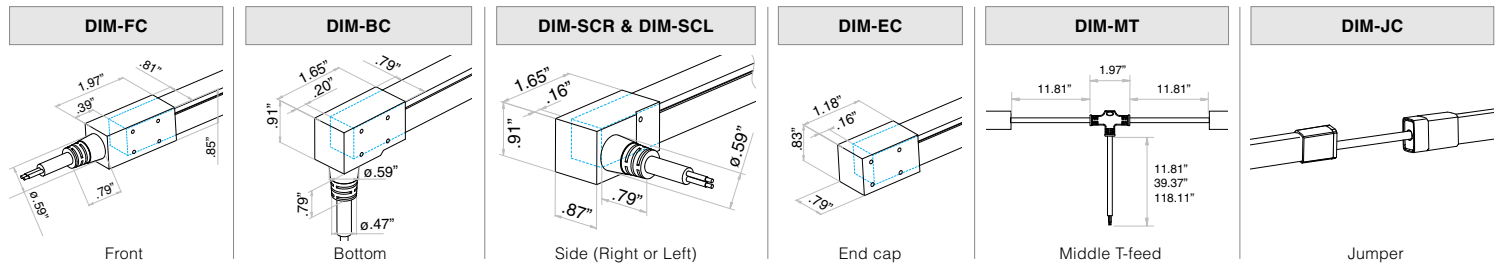

- Product length = illuminated length + connector length
- For factory assembled connector information, see page 2
- For DIY connector information, see page 3
- For compatible power supplies, see page 3
- For extrusion options, see page 4 (sold separately)
- *Used in conjunction with Connector/Orientation Out

- 1 year warranty on DIY connectors
- 2 year warranty on PVC
- 5 year warranty on silicone
- Impact rating of IK08
- IP67 rated when ordered with IP67 connectors
- Ambient temperature: -4°F to +113°F
- UV & Flame resistant construction
- No diode imaging
- PVC - standard
- Silicone - best for outdoor applications

Injected Molded Connectors - IP67 & IP68

INJECTED-MOLDED CONNECTOR - IP67 | PVC

DUAL INJECTED-MOLDED CONNECTOR - IP68 | PVC

INJECTED-MOLDED CONNECTOR - IP68 | SILICONE

FLEX-SQUARE

FLEX Light: Static Color

DIY Connectors - IP20 & IP67

NOTE: When specifying non-injected molded connectors, connectors will be sent separately from fixture to be applied in the field.

SWIVEL CONNECTOR - IP20 | PVC & SILICONE

SNAP CONNECTOR - IP67 | PVC & SILICONE