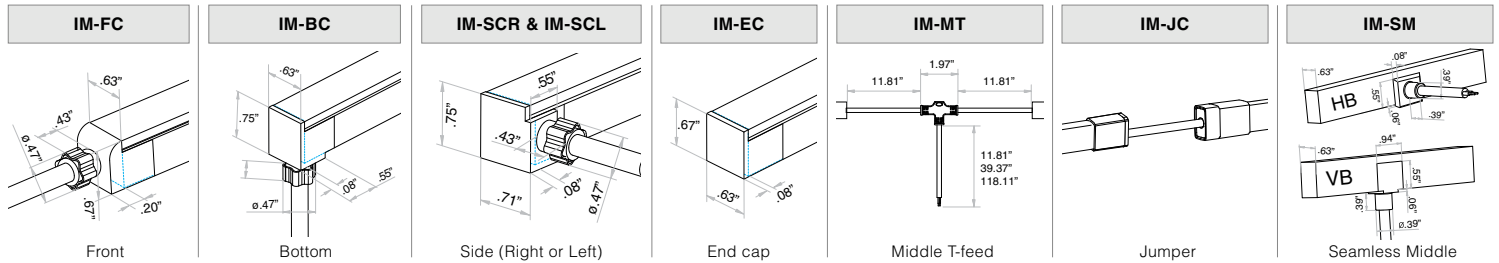

Injected Molded Connectors - IP67 & IP68

INJECTED-MOLDED CONNECTOR - IP67 | PVC