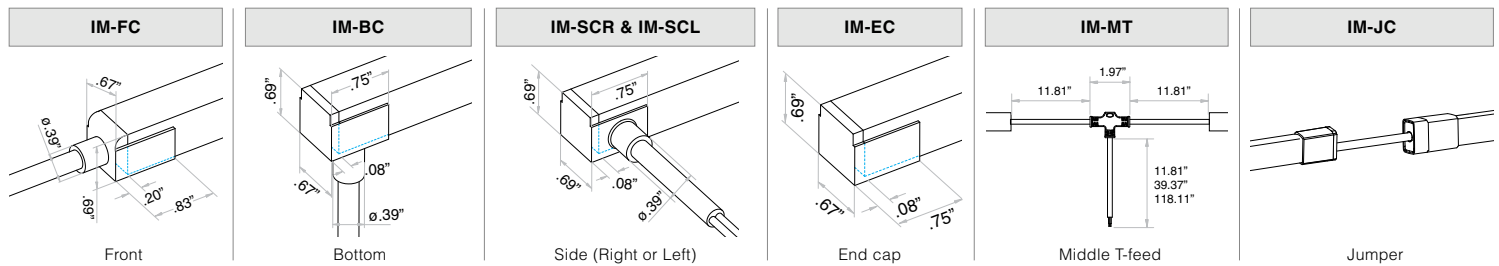

- Product length = illuminated length + connector length
- For factory assembled connector information, see page 2
- For DIY connector information, see page 3
- For compatible power supplies, see page 3
- For extrusion options, see page 4 (sold separately)
- Minimum order length 100' for black and gray housings
- *Used in conjunction with Connector/Orientation Out

Injected Molded Connectors - IP67 & IP68

INJECTED-MOLDED CONNECTOR - IP67 | PVC

DUAL INJECTED-MOLDED CONNECTOR - IP68 | PVC

INJECTED-MOLDED CONNECTOR - IP68 | SILICONE

FLEX-SQUARE

FLEX Light: Static White

DIY Connectors - IP20 & IP67

NOTE: When specifying non-injected molded connectors, connectors will be sent separately from fixture to be applied in the field.

SWIVEL CONNECTOR - IP20 | PVC & SILICONE

SNAP CONNECTOR - IP67 | PVC & SILICONE