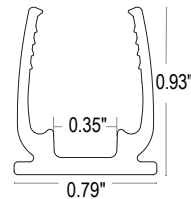

Part Number Builder

Product	Series	Housing Color	CCT	Bend Direction	CRI	Watts/ft	Connector In	Connector In Orientation	Connector In Wire Length	Connector Out	Connector Out Orientation	Connector Out Wire Length	Illuminated Length (in)
FLS-SW					90	3.6							
FLS-SW	P - PVC S - Silicone	WH - White BK - Black GY - Gray	22 - 2200K 27 - 2700K 30 - 3000K 35 - 3500K 40 - 4000K 57 - 5700K	VB - Vertical Bend HB - Horizontal Bend	90	3.6 Up to 128 lm/ft at 3000K	IM - Injected-Molded DIM - Dual Injected-Molded (PVC only) SN - Snap SW - Swivel	FC BC SCL SCR MT* JC* SM (PVC only)	1' 3' 10'	IM - Injected-Molded DIM - Dual Injected-Molded (PVC only) SN - Snap SW - Swivel	FC BC SCL SCR EC MT JC SM (PVC only)	1' 3' 10' N/A	2.19" increments Nominal max length: 19'

FLS-NONL: Non self-locking aluminum profile

Finish: Satin

Available lengths: 1.5", 19.75", 39.5", 79"

FLS-NONL-FL: Non self-locking flanged aluminum profile

Finish: Satin

Available lengths: 1.5", 19.75", 39.5", 79"

FLS-NONL-PL: Non self-locking plastic profile

Finish: Clear

Available lengths: 1.5", 19.75", 39.5", 79"

FLS-SELF-SR: Self-locking serrated aluminum profile

Finish: Satin

Available lengths: 1.5", 19.75", 39.5", 79"

FLS-SELF-FL: Self-locking flanged serrated aluminum profile

Finish: Satin

Available lengths: 1.5", 19.75", 39.5", 79"

FLS-SELF-BD: Self-locking bendable serrated aluminum profile

Finish: Satin

Available lengths: 19.75", 39.5"