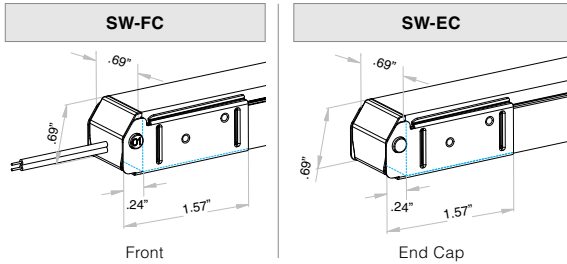

- Product length = illuminated length + connector length
- For factory assembled connector information, see page 2
- For DIY connector information, see page 3
- For compatible power supplies, see page 3
- For extrusion options, see page 4 (sold separately)
- Minimum order length 100' for black and gray housings
- *Used in conjunction with Connector/Orientation Out

Injected Molded Connectors - IP67 & IP68

INJECTED-MOLDED CONNECTOR - IP67 | PVC

DUAL INJECTED-MOLDED CONNECTOR - IP68 | PVC

INJECTED-MOLDED CONNECTOR - IP68 | SILICONE

FLEX-SQUARE

FLEX Light: Static White

DIY Connectors - IP20 & IP67

NOTE: When specifying non-injected molded connectors, connectors will be sent separately from fixture to be applied in the field.

SWIVEL CONNECTOR - IP20 | PVC & SILICONE

SNAP CONNECTOR - IP67 | PVC & SILICONE