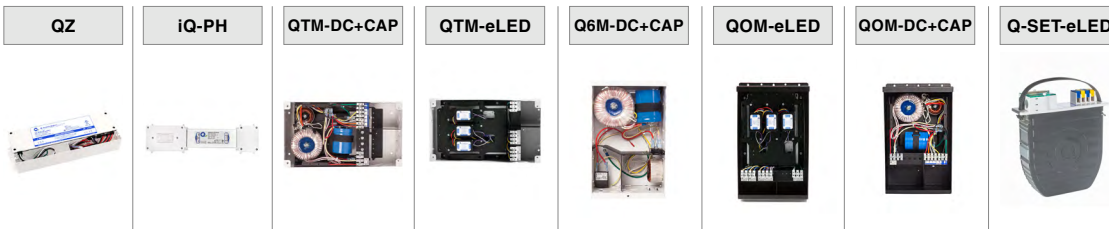

Injected Molded Connectors - IP67 & IP68

INJECTED-MOLDED CONNECTOR - IP67 | PVC

DUAL INJECTED-MOLDED CONNECTOR - IP68 | PVC

INJECTED-MOLDED CONNECTOR - IP68 | SILICONE

FLEX-SQUARE

FLEX Light: Static White

DIY Connectors - IP20 & IP67

NOTE: When specifying non-injected molded connectors, connectors will be sent separately from fixture to be applied in the field.

SWIVEL CONNECTOR - IP20 | PVC & SILICONE

SNAP CONNECTOR - IP67 | PVC & SILICONE

Compatible Power Supplies See website for additional power supply options

FLEX-SQUARE

FLEX Light: Static White

Compatible Extrusions and Clips

NOTE: All extrusions are field cuttable and can be used with either silicone or PVC housings.
1.5" length acts as a clip when used.