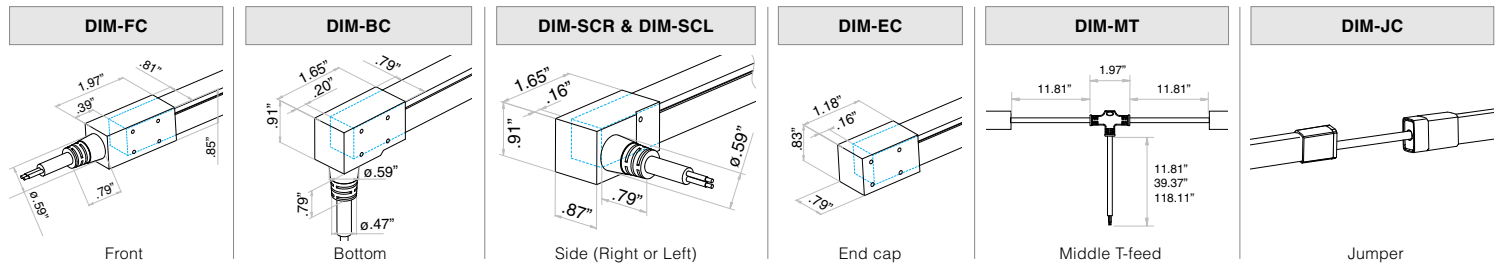

- Product length = illuminated length + connector length
- For factory assembled connector information, see page 2
- For DIY connector information, see page 3
- For compatible power supplies, see page 3
- For extrusion options, see page 4 (sold separately)
- Minimum order length 100' for black and gray housings
- *Used in conjunction with Connector/Orientation Out

- 1 year warranty on DIY connectors
- 2 year warranty on PVC
- 5 year warranty on silicone
- Impact rating of IK08
- IP67 rated when ordered with IP67 connectors
- Ambient temperature: -4°F to +113°F
- UV & Flame resistant construction
- No diode imaging
- PVC - standard
- Silicone - best for outdoor applications

Injected Molded Connectors - IP67 & IP68

INJECTED-MOLDED CONNECTOR - IP67 | PVC

DUAL INJECTED-MOLDED CONNECTOR - IP68 | PVC

INJECTED-MOLDED CONNECTOR - IP68 | SILICONE

FLEX-SQUARE

FLEX Light: Static White

DIY Connectors - IP20 & IP67

NOTE: When specifying non-injected molded connectors, connectors will be sent separately from fixture to be applied in the field.

SWIVEL CONNECTOR - IP20 | PVC & SILICONE

SNAP CONNECTOR - IP67 | PVC & SILICONE