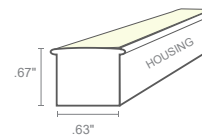

Technical Information

CCT	Lumen/ft	CRI
2200K	**	**
2700K	145	99
3000K	154	98
3500K	157	97
4000K	160	97
5700K	**	**

Housing Color

*Available in PVC only

Dimensions

11.81" bending radius

VB: Vertical Bending

HB: Horizontal Bending

Part Number Builder

Product	Series	Housing Color	CCT	Bend Direction	CRI	Watts/ft	Connector In	Connector In Orientation	Connector In Wire Length	Connector Out	Connector Out Orientation	Connector Out Wire Length	Illuminated Length (in)
FLS-SW					90	3.6							
FLS-SW	P - PVC S - Silicone	WH - White BK - Black GY - Gray	22 - 2200K 27 - 2700K 30 - 3000K 35 - 3500K 40 - 4000K 57 - 5700K	VB - Vertical Bend HB - Horizontal Bend	90	3.6 Up to 128 lm/ft at 3000K	IM - Injected-Molded DIM - Dual Injected-Molded (PVC only) SN - Snap SW - Swivel	FC BC SCL SCR MT* JC* SM (PVC only)	1' 3' 10'	IM - Injected-Molded DIM - Dual Injected-Molded (PVC only) SN - Snap SW - Swivel	FC BC SCL SCR EC MT JC SM (PVC only)	1' 3' 10' N/A	2.19" increments Nominal max length: 19'

- Product length = illuminated length + connector length
- For factory assembled connector information, see page 2
- For DIY connector information, see page 3
- For compatible power supplies, see page 3
- For extrusion options, see page 4 (sold separately)
- Minimum order length 100' for black and gray housings
- *Used in conjunction with Connector/Orientation Out