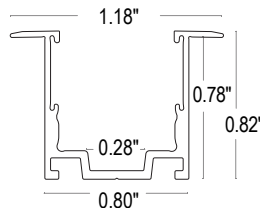

FLS-NONL: Non self-locking aluminum profile

Finish: Satin

Available lengths: 1.5", 19.75", 39.5", 79"

FLS-NONL-FL: Non self-locking flanged aluminum profile

Finish: Satin

Available lengths: 1.5", 19.75", 39.5", 79"

FLS-NONL-PL: Non self-locking plastic profile

Finish: Clear

Available lengths: 1.5", 19.75", 39.5", 79"

FLS-SELF-SR: Self-locking serrated aluminum profile

Finish: Satin

Available lengths: 1.5", 19.75", 39.5", 79"

FLS-SELF-FL: Self-locking flanged serrated aluminum profile

Finish: Satin

Available lengths: 1.5", 19.75", 39.5", 79"

FLS-SELF-BD: Self-locking bendable serrated aluminum profile

Finish: Satin

Available lengths: 19.75", 39.5"