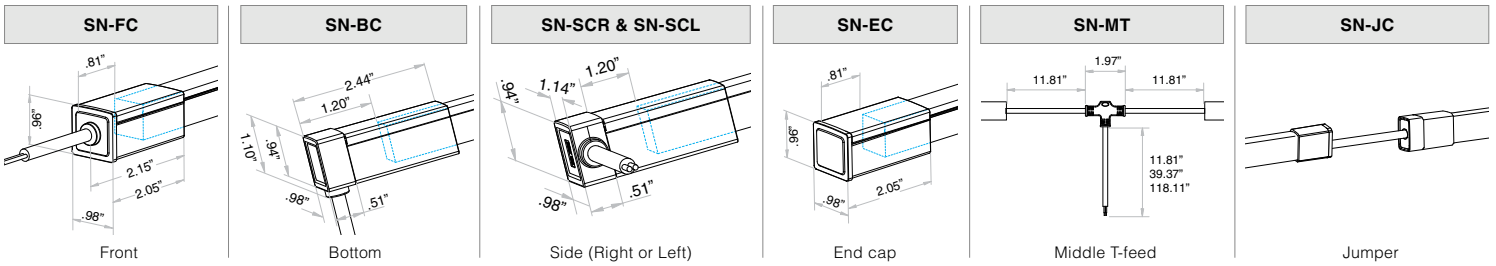

- Product length = illuminated length + connector length
- For factory assembled connector information, see page 2
- For DIY connector information, see page 3
- For compatible power supplies, see page 3
- For extrusion options, see page 4 (sold separately)
- Minimum order length 100' for black and gray housings
- *Used in conjunction with Connector/Orientation Out

Injected Molded Connectors - IP67 & IP68

INJECTED-MOLDED CONNECTOR - IP67 | PVC

DUAL INJECTED-MOLDED CONNECTOR - IP68 | PVC

INJECTED-MOLDED CONNECTOR - IP68 | SILICONE

FLEX-SQUARE

FLEX Light: Static White

DIY Connectors - IP20 & IP67

NOTE: When specifying non-injected molded connectors, connectors will be sent separately from fixture to be applied in the field.

SWIVEL CONNECTOR - IP20 | PVC & SILICONE

SNAP CONNECTOR - IP67 | PVC & SILICONE