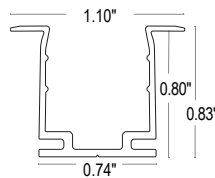

- Product length = illuminated length + connector length
- For factory assembled connector information, see page 2
- For DIY connector information, see page 3
- For compatible power supplies, see page 3
- For extrusion options, see page 4 (sold separately)
- Minimum order length 100' for black and gray housings
- *Used in conjunction with Connector/Orientation Out

FLS-NONL: Non self-locking aluminum profile

Finish: Satin

Available lengths: 1.5", 19.75", 39.5", 79"

FLS-NONL-FL: Non self-locking flanged aluminum profile

Finish: Satin

Available lengths: 1.5", 19.75", 39.5", 79"

FLS-NONL-PL: Non self-locking plastic profile

Finish: Clear

Available lengths: 1.5", 19.75", 39.5", 79"

FLS-SELF-SR: Self-locking serrated aluminum profile

Finish: Satin

Available lengths: 1.5", 19.75", 39.5", 79"

FLS-SELF-FL: Self-locking flanged serrated aluminum profile

Finish: Satin

Available lengths: 1.5", 19.75", 39.5", 79"

FLS-SELF-BD: Self-locking bendable serrated aluminum profile

Finish: Satin

Available lengths: 19.75", 39.5"