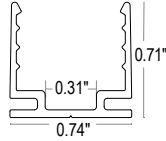

- Product length = illuminated length + connector length
- For factory assembled connector information, see page 2
- For DIY connector information, see page 3
- For compatible power supplies, see page 3
- For extrusion options, see page 4 (sold separately)
- Minimum order length 100' for black and gray housings
- *Used in conjunction with Connector/Orientation Out

FLS-NONL: Non self-locking aluminum profile

Finish: Satin

Available lengths: 1.5", 19.75", 39.5", 79"

FLS-NONL-FL: Non self-locking flanged aluminum profile

Finish: Satin

Available lengths: 1.5", 19.75", 39.5", 79"

FLS-NONL-PL: Non self-locking plastic profile

Finish: Clear

Available lengths: 1.5", 19.75", 39.5", 79"

FLS-SELF-SR: Self-locking serrated aluminum profile

Finish: Satin

Available lengths: 1.5", 19.75", 39.5", 79"