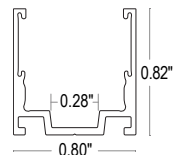

FLS-NONL: Non self-locking aluminum profile

Finish: Satin

Available lengths: 1.5", 19.75", 39.5", 79"

FLS-NONL-FL: Non self-locking flanged aluminum profile

Finish: Satin

Available lengths: 1.5", 19.75", 39.5", 79"

FLS-NONL-PL: Non self-locking plastic profile

Finish: Clear

Available lengths: 1.5", 19.75", 39.5", 79"

FLS-SELF-SR: Self-locking serrated aluminum profile

Finish: Satin

Available lengths: 1.5", 19.75", 39.5", 79"

FLS-SELF-FL: Self-locking flanged serrated aluminum profile

Finish: Satin

Available lengths: 1.5", 19.75", 39.5", 79"

FLS-SELF-BD: Self-locking bendable serrated aluminum profile

Finish: Satin

Available lengths: 19.75", 39.5"