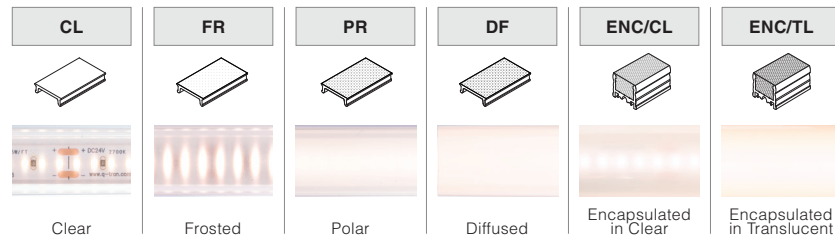

TALO's modern design is complemented by its sleek flat lens and end caps that promote full luminosity. It not only utilizes a hidden stainless steel mounting clip but is also compatible with a plastic T-Bar clip for grid ceiling applications and can be used with LEDs up to 7.5 watts/foot. It is available in both satin and black finishes. Lens options are clear, polar, frosted, and diffused. TALO can also be encapsulated in either clear or translucent polyurethane to create a complete fixture solution.

Part Number Builder

- Field modifications must comply with Q-Tran's installation methods otherwise warranty is null & void
- UL Listed when assembled with STRIP LEDs at Q-Tran
- Surface mount
- Two encapsulation options: clear and translucent
- Suitable for installation in the storage area of a clothes closet when assembled as a fixture at Q-Tran facility (Not applicable for encapsulation or LED strips exceeding 4W/ft)
- IK10 rated when encapsulation is chosen

Compatible Strips

	STATIC WHITE (SW)	STATIC WHITE INDIVIDUALLY ADDRESSABLE (SW-IA)	STATIC WHITE STOCKING DISTRIBUTOR (SD-SW)	STATIC WHITE HIGH EFFICACY (SW-HE)	STATIC WHITE HIGH EFFICACY PLUS (SW-HE+)	DYNAMIC WHITE (DW)	DYNAMIC WHITE HIGH EFFICACY (DW-HE)	STATIC COLOR (SC)	WARM DIM (WD)	RGB	RGBW	RGBW HIGH EFFICACY (RGBW-HE)
	1.5W/ft 3.0W/ft 4.0W/ft 5.0W/ft 6.0W/ft	5.0W/ft	2.0W/ft 4.0W/ft 6.0W/ft	1.5W/ft 3.0W/ft 6.0W/ft 9.0W/ft	3.0W/ft 6.0W/ft	6.0W/ft	3.0W/ft 5.0W/ft 8.0W/ft	5.0W/ft	6.0W/ft	6.0W/ft	6.0W/ft	4.0W/ft 8.0W/ft
DRY	✓	✓	✓	✓	✓	✓	✓	✓	✓	✓	✓	✓
DMP	✓			Not compatible with 9.0		✓	Not compatible with 8.0	✓		✓	✓	Not compatible with 8.0
ENC	✓			Not compatible with 9.0		✓	Not compatible with 8.0	✓		✓	✓	Not compatible with 8.0
WET	✓		✓		✓	✓	✓	✓	✓	✓		Not compatible with 8.0

Length (in) Add to nominal LED length for fixture length

End Caps

Lens with LED visibility

Cut Off

Type

SINGLE (Input only)

PASS THROUGH (Input/Output)