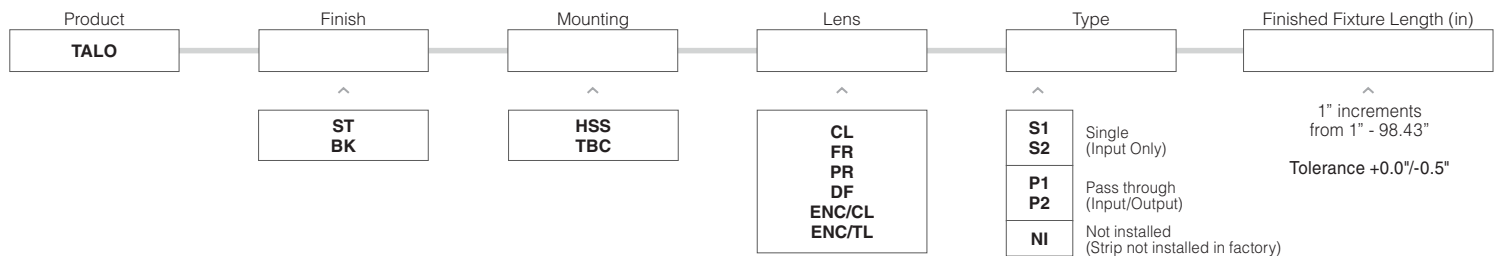

Part Number Builder

- Field modifications must comply with Q-Tran's installation methods otherwise warranty is null & void
- UL Listed when assembled with STRIP LEDs at Q-Tran
- Surface mount
- Two encapsulation options: clear and translucent
- Suitable for installation in the storage area of a clothes closet when assembled as a fixture at Q-Tran facility (Not applicable for encapsulation or LED strips exceeding 4W/ft)
- IK10 rated when encapsulation is chosen