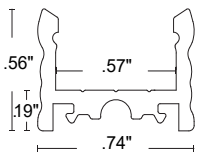

Finish

SATIN

BLACK

Dimensions

Profile

Profile with flat lens

Mounting

HSS

Hidden stainless steel clip

2 clips provided for 4' or less; 4 clips provided for greater than 4'

TBC

Plastic T-Bar clip

Standard 1"(15/16) grid clips
2 clips provided per first 12",
1 clip provided per additional foot