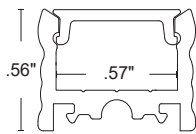

Finish

SATIN

BLACK

Dimensions

Profile

Profile with flat lens

Mounting

HSS

Hidden stainless steel clip

2 clips provided for 4' or less; 4 clips provided for greater than 4'

TBC

Plastic T-Bar clip

Standard 1"(15/16) grid clips
2 clips provided per first 12",
1 clip provided per additional foot