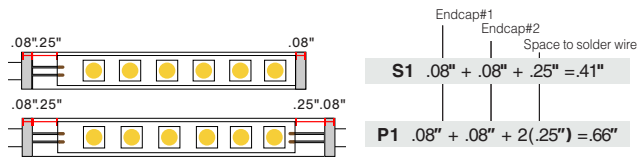

Compatible Strips

	STATIC WHITE (SW)	STATIC WHITE INDIVIDUALLY ADDRESSABLE (SW-IA)	STATIC WHITE STOCKING DISTRIBUTOR (SD-SW)	STATIC WHITE HIGH EFFICACY (SW-HE)	STATIC WHITE HIGH EFFICACY PLUS (SW-HE+)	DYNAMIC WHITE (DW)	DYNAMIC WHITE HIGH EFFICACY (DW-HE)	STATIC COLOR (SC)	WARM DIM (WD)	RGB	RGBW	RGBW HIGH EFFICACY (RGBW-HE)
	1.5W/ft 3.0W/ft 4.0W/ft 5.0W/ft 6.0W/ft	5.0W/ft	2.0W/ft 4.0W/ft 6.0W/ft	1.5W/ft 3.0W/ft 6.0W/ft 9.0W/ft	3.0W/ft 6.0W/ft	6.0W/ft	3.0W/ft 5.0W/ft 8.0W/ft	5.0W/ft	6.0W/ft	6.0W/ft	6.0W/ft	4.0W/ft 8.0W/ft
DRY	✓	✓	✓	✓	✓	✓	✓	✓	✓	✓	✓	✓
DMP	✓			Not compatible with 9.0		✓	Not compatible with 8.0	✓		✓	✓	Not compatible with 8.0
ENC	✓			Not compatible with 9.0		✓	Not compatible with 8.0	✓		✓	✓	Not compatible with 8.0
WET	✓		✓		✓	✓	✓	✓	✓	✓		Not compatible with 8.0

Length (in) Add to nominal LED length for fixture length

End Caps

Lens with LED visibility

Cut Off

Type

SINGLE (Input only)

PASS THROUGH (Input/Output)