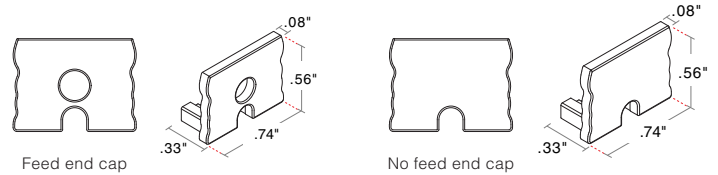

Part Number Builder

- Field modifications must comply with Q-Tran's installation methods otherwise warranty is null & void
- UL Listed when assembled with STRIP LEDs at Q-Tran
- Surface mount
- Two encapsulation options: clear and translucent
- Suitable for installation in the storage area of a clothes closet when assembled as a fixture at Q-Tran facility (Not applicable for encapsulation or LED strips exceeding 4W/ft)
- IK10 rated when encapsulation is chosen

Length (in) Add to nominal LED length for fixture length

End Caps

Lens with LED visibility

Cut Off

Type

SINGLE (Input only)

PASS THROUGH (Input/Output)