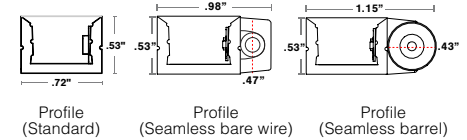

Output [Calculated L70 = 40000 hours]

Tested for ZALA-SW-WSC-DRY

CCT	SO Standard Output 1.5 W/ft				HO High Output 3.0 W/ft				VHO Very High Output 5.0 W/ft			
	ENC/CL		ENC/TL		ENC/CL		ENC/TL		ENC/CL		ENC/TL	
	LM	CRI	LM	CRI	LM	CRI	LM	CRI	LM	CRI	LM	CRI
2400K	123	93	88	92	220	93	156	93	325	92	221	92
2700K	112	98	83	98	197	98	150	98	301	97	227	97
3000K	134	97	89	97	207	97	153	97	316	96	247	98
3500K	122	95	91	97	222	97	160	97	328	98	233	98
4000K	136	96	102	95	240	96	179	96	357	97	293	97

Dimensions

Wiring Detail

Part Number Builder

Product	Mounting	Rated	CCT	Output	Lens	Type	Connector/ Wire in	Connector/ Wire out	End Caps (No feed)	Length (in)
ZALA-SW										
Voltage: 24 VDC Wattage: see table *White snug clip included with side graze channel ENCAPSULATED PRODUCTS ARE NOT FIELD CUTTABLE	WSC RLC MC SGC PPS-2 PPS-96 PPS-FT PPS-LP-2 PPS-LP-96 PPS-LP-FT	DRY (IP20) WET (IP67)	24 - 2400K 27 - 2700K 30 - 3000K 35 - 3500K 40 - 4000K	SO (1.5W) HO (3.0W) VHO (5.0W)	ENC/CL ENC/TL	Single (Closed exit) P1 P2 P3 P4 P5 P6	BW BRL BW BRL	N/A BW BRL	CL WH N/A	12"-191" Consult factory for lengths under 12".

- **BW** comes in standard 24"- request custom length (Max 120") by writing it in inches next to "BW" in the order code box (ex. BW48)
- **Connector/Wire In or Out** not needed to specify product. Standard configuration is type S1, Connector/Wire In: BW & Connector/Wire Out: N/A with white endcaps (WH)
- **PPS** mounting clip recommended for seamless applications