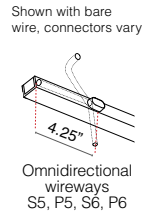

Mounting NOTE: 2 white snug clips provided per first 12", 1 for each additional 12". Other mounting styles incur additional charge, see price guide for details.

<p>White snug clip</p>	<p>Rigid lock channel</p>	<p>Magnetic clip (Cove use only)</p>	<p>Side graze channel</p>	<p>PVC mounting clip</p>	<p>PVC channel Custom length</p>	<p>PVC channel Custom length</p>	<p>Low profile PVC mounting clip</p>	<p>Low profile PVC channel</p>	<p>Low profile PVC channel Custom length</p>
------------------------	---------------------------	--------------------------------------	---------------------------	--------------------------	----------------------------------	----------------------------------	--------------------------------------	--------------------------------	--

Type

SINGLE (Input only)

--	--	--	--	--	--

PASS THROUGH (Input/Output)

--	--	--	--	--	--

Seamless Seamless

End Caps (No Feed)

<p>Clear endcaps .0" added at end .00" dim spot</p>	<p>White endcaps .0" added at end .10" dim spot</p>
---	---

End Caps (With Feed)

<p>End Feed S1, P1 White endcaps .0" added at end .10" dim spot</p>	<p>Tri-Directional S2, S3, S4, P2, P3, P4 White endcaps .32" added at end .67" dim spot</p>
---	---

Bend Radius

Seamless