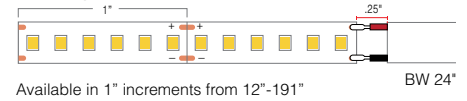

Output [Calculated L70 = 40000 hours]

Tested for ZALA-SW-WSC-DRY

CCT	SO Standard Output 1.5 W/ft				HO High Output 3.0 W/ft				VHO Very High Output 5.0 W/ft			
	ENC/CL		ENC/TL		ENC/CL		ENC/TL		ENC/CL		ENC/TL	
	LM	CRI	LM	CRI	LM	CRI	LM	CRI	LM	CRI	LM	CRI
2400K	123	93	88	92	220	93	156	93	325	92	221	92
2700K	112	98	83	98	197	98	150	98	301	97	227	97
3000K	134	97	89	97	207	97	153	97	316	96	247	98
3500K	122	95	91	97	222	97	160	97	328	98	233	98
4000K	136	96	102	95	240	96	179	96	357	97	293	97

Dimensions

Wiring Detail

Part Number Builder

Product	Mounting	Rated	CCT	Output	Lens	Type	Connector/ Wire in	Connector/ Wire out	End Caps (No feed)	Length (in)
ZALA-SW										
Voltage: 24 VDC Wattage: see table *White snug clip included with side graze channel ENCAPSULATED PRODUCTS ARE NOT FIELD CUTTABLE	WSC RLC MC SGC PPS-2 PPS-96 PPS-FT PPS-LP-2 PPS-LP-96 PPS-LP-FT	DRY (IP20) WET (IP67)	24 - 2400K 27 - 2700K 30 - 3000K 35 - 3500K 40 - 4000K	SO (1.5W) HO (3.0W) VHO (5.0W)	ENC/CL ENC/TL	Single (Closed exit) P1 P2 P3 P4 P5 P6	BW BRL BW BRL	N/A BW BRL	CL WH N/A	12"-191" Consult factory for lengths under 12".

- **BW** comes in standard 24"- request custom length (Max 120") by writing it in inches next to "BW" in the order code box (ex. BW48)
- **Connector/Wire In or Out** not needed to specify product. Standard configuration is type S1, Connector/Wire In: BW & Connector/Wire Out: N/A with white endcaps (WH)
- **PPS** mounting clip recommended for seamless applications