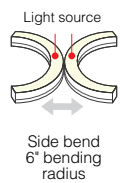

Mounting NOTE: 2 white snug clips provided per first 12", 1 for each additional 12". Other mounting styles incur additional charge, see price guide for details.

<p>White snug clip</p>	<p>Rigid lock channel</p>	<p>Magnetic clip (Cove use only)</p>	<p>Side graze channel</p>	<p>PVC mounting clip</p>	<p>PVC channel Custom length</p>	<p>PVC channel Custom length</p>	<p>Low profile PVC mounting clip</p>	<p>Low profile PVC channel</p>	<p>Low profile PVC channel Custom length</p>
------------------------	---------------------------	--------------------------------------	---------------------------	--------------------------	----------------------------------	----------------------------------	--------------------------------------	--------------------------------	--

Type

SINGLE (Input only)

--	--	--	--	--	--

PASS THROUGH (Input/Output)

--	--	--	--	--	--

Seamless Seamless

End Caps (No Feed)

<p>Clear endcaps .0" added at end .00" dim spot</p>	<p>White endcaps .0" added at end .10" dim spot</p>
---	---

End Caps (With Feed)

<p>End Feed S1, P1 White endcaps .0" added at end .10" dim spot</p>	<p>Tri-Directional S2, S3, S4, P2, P3, P4 White endcaps .32" added at end .67" dim spot</p>
---	---

Bend Radius

Seamless