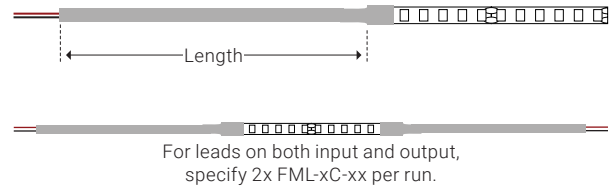

¹Power consumption based on average wattage per foot. Refer to Power Chart on page 4 for details.

I Dimensions

I Power Feed Accessories*

Lead

Unit Number	Length
FML-2C-1	12.00" (305.0mm)
FML-2C-2	24.00" (0.60m)
FML-2C-3	36.00" (0.91m)
FML-2C-6	72.00" (1.82m)
FML-2C-12	144.00" (3.65m)
FML-2C-15	180.00" (4.57m)
FML-2C-20	240.00" (6.09m)