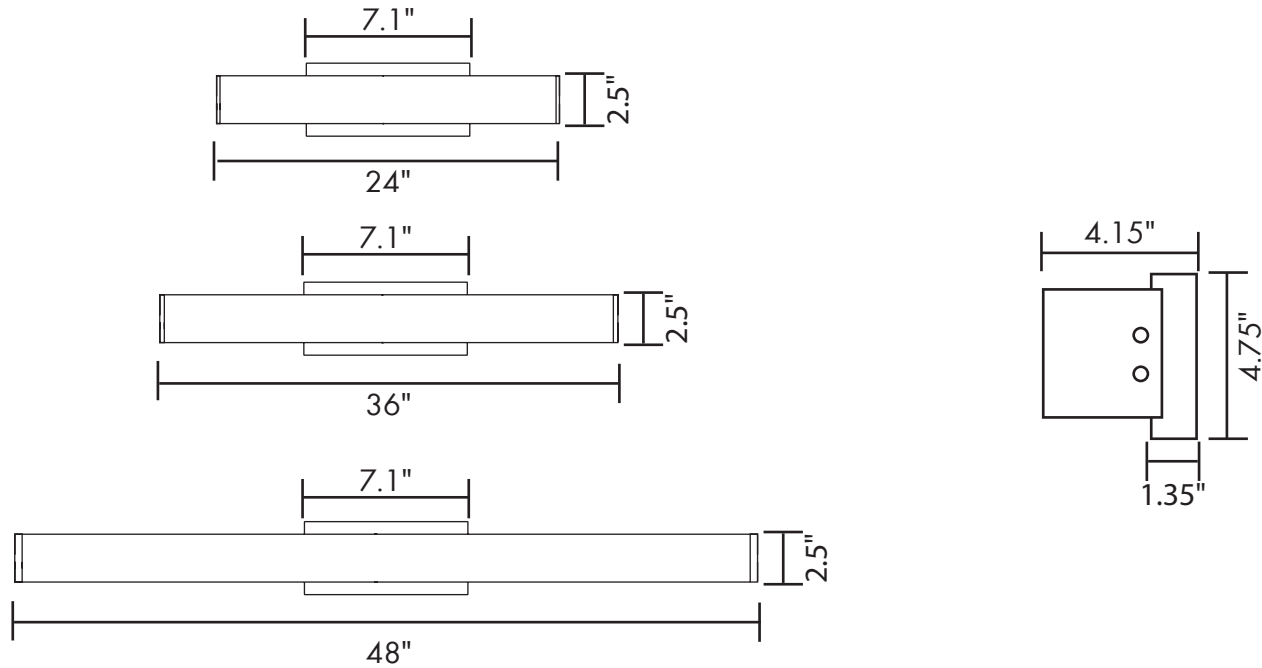

Optical

- High Transmission
- White Acrylic Lens
- 270° Beam Angle

Installation/Mounting

- Flush Mount:
 - 4" J-Box,
 - 4" Octagon J-Box,

Controls

- Triac Dimming

Dimmer Compatibility List:

Leviton: IPL06-10Z, 6672-1LW, 6674-POW, DLS06-1LZ
Lutron: TGCL-153P, MACL-153M, CTCL-153P, PD-6WCL

Lumen Output

- 2' / 25W: 1,725lm
- 3' / 30W: 2,100lm
- 4' / 35W: 2,450lm

Warranty

- 5 Year Warranty
See warranty documentation for more information.

ORDERING INFORMATION **EXAMPLE: VF1-2425-3CCT-BN**

VF1			
Series	Size/Wattage	CCT	Finish
VF1	2425 - 24"/25W 3630 - 36"/30W 4835 - 48"/35W	3CCT - 3000K/4000K/5000K	BN - Brushed Nickel BK - Black WH - White

DIMENSIONS

LUMEN OUTPUT

SKU	Size (in)	Wattage (W)	Delivered Lumens (lm)	Efficacy (lm/W)
VF1-2425-3CCT-SN	24	25	1725	70
VF1-3630-3CCT-SN	36	30	2100	70
VF1-4835-3CCT-SN	48	35	2450	70