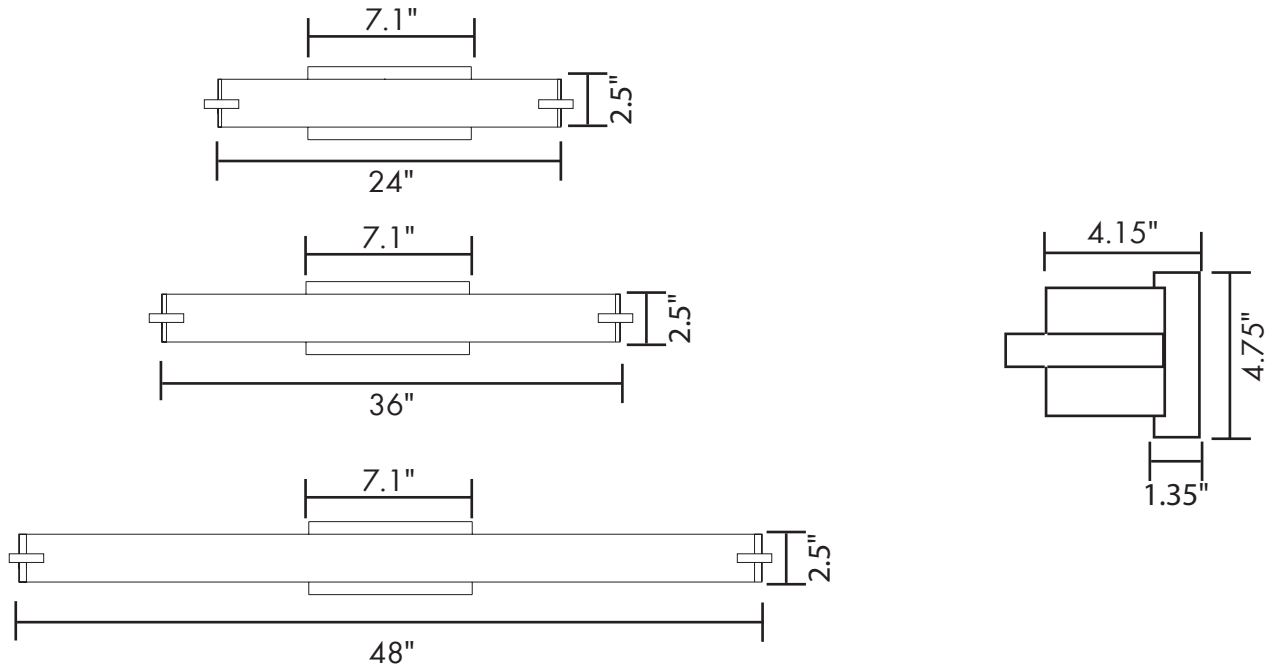

**Optical**

- High Transmission
- White Acrylic Lens
- 270° Beam Angle

**Installation/Mounting**

- Flush Mount:
  - 4" J-Box,
  - 4" Octagon J-Box,

**Controls**

- Triac Dimming

**Dimmer Compatibility List:**

Leviton: IPL06-10Z, 6672-11W, 6674-POW, DLS06-11Z  
Lutron: TGCL-153P, MACL-153M, CTCL-153P, PD-6WCL

**Lumen Output**

- 2' / 25W: 1,725lm
- 3' / 30W: 2,100lm
- 4' / 35W: 2,450lm

**Warranty**

- 5 Year Warranty  
See warranty documentation for more information.

## DIMENSIONS