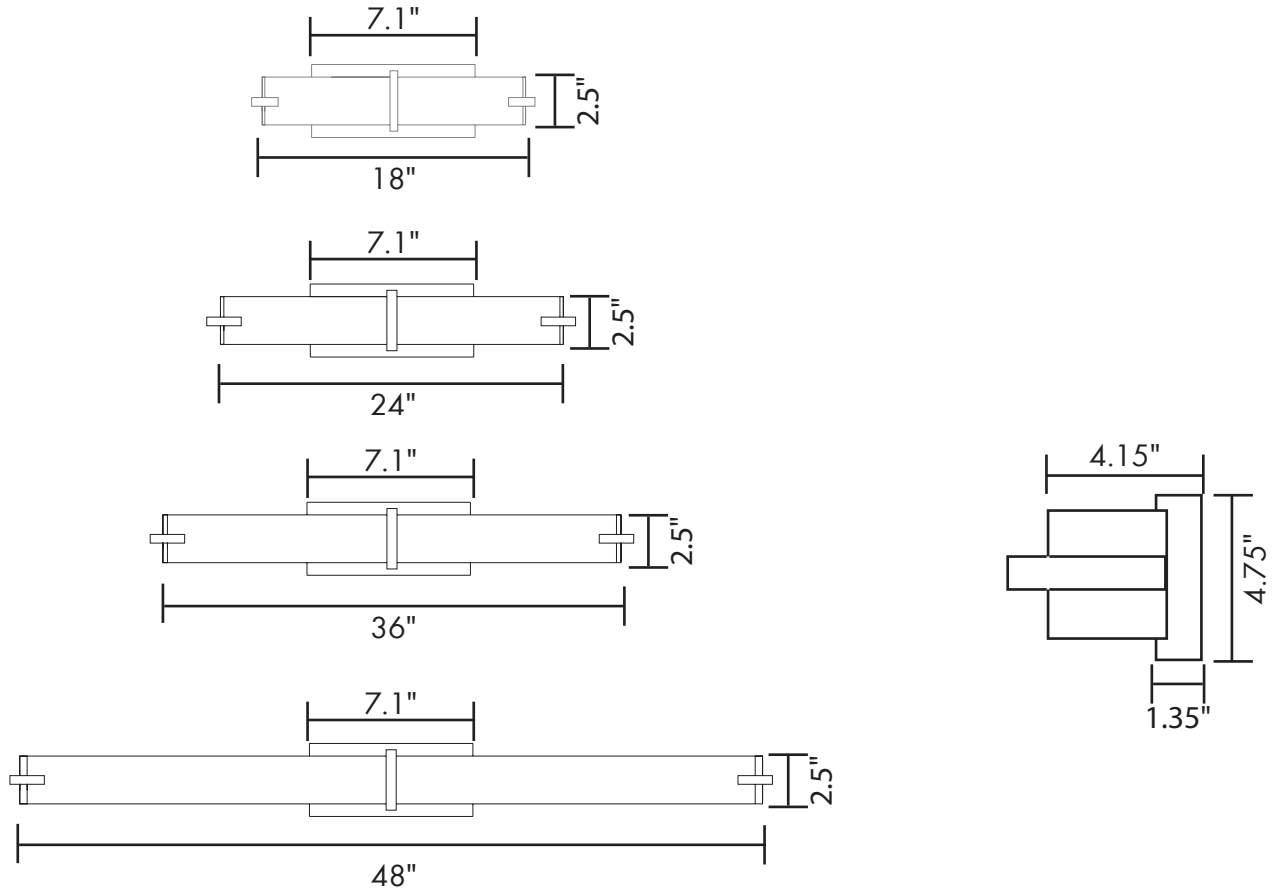

Optical

- High Transmission
- White Acrylic Lens
- 270° Beam Angle

Installation/Mounting

- Flush Mount:
 - 4" J-Box,
 - 4" Octagon J-Box,

Controls

- Triac Dimming

Dimmer Compatibility List:

Leviton: IPL06-10Z, 6672-11W, 6674-POW, DLS06-11Z
Lutron: TGCL-153P, MACL-153M, CTCL-153P, PD-6WCL

Series	Size/Wattage	CCT	Finish
VF3	1820 - 18"/20W 2425 - 24"/25W 3630 - 36"/30W 4835 - 48"/35W	3CCT - 3000K/4000K/5000K	BN - Brushed Nickel BK - Black WH - White

DIMENSIONS

LUMEN OUTPUT

SKU	Size (in)	Wattage (W)	Delivered Lumens (lm)	Efficacy (lm/W)
VF3-1820-3CCT-BN	18	20	1400	70
VF3-2425-3CCT-BN	24	25	1725	70
VF3-3630-3CCT-BN	36	30	2100	70
VF3-4835-3CCT-BN	48	35	2450	70