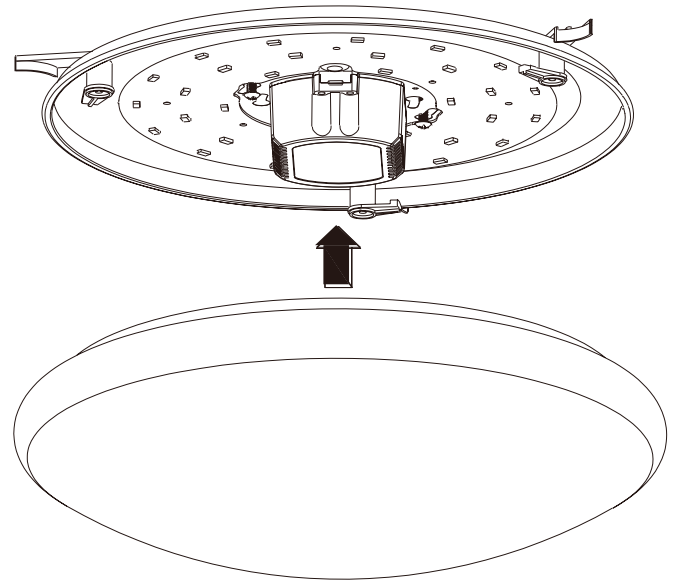

EXAMPLE: CSMR-1214-CC

Series	Size/Wattage	CCT
CSMR	1214 - 12"/14W 1418 - 14"/18W 1624 - 16"/24W	CC - CCT Selectable (2700K/3000K/3500K/4000K/5000K)

Specifications and Dimensions subject to change without notice.

Quick and Easy Installation

Performance Table

SKU	Size (in)	Wattage (W)	3000K	
			Delivered Lumens (lm)	System Efficacy (lm/W)
CSMR-1214-CC	ø12	14	1120	80
CSMR-1418-CC	ø14	18	1440	80
CSMR-1624-CC	ø16	24	2000	83