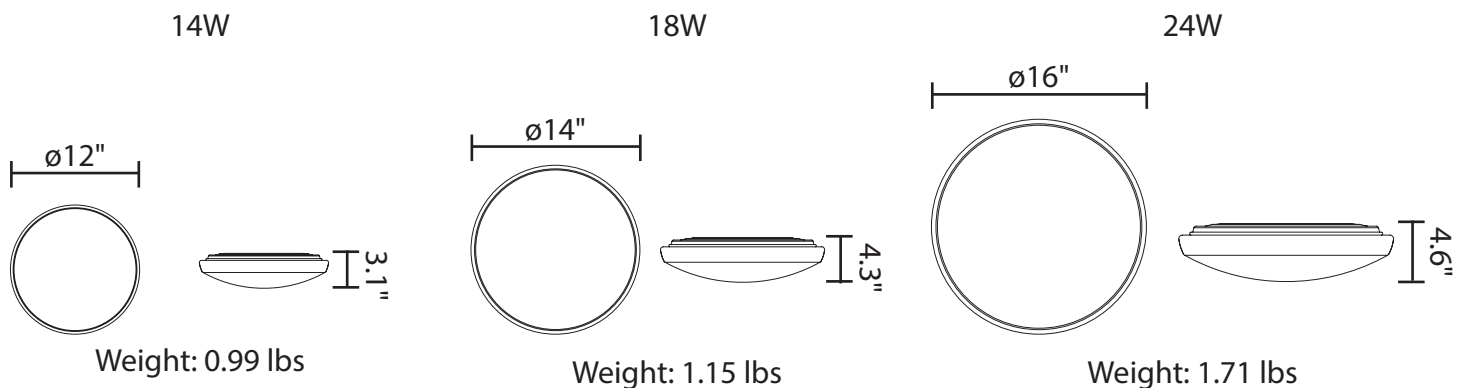

Product Dimensions

Dimmer Compatibility List

Recommended dimmers

Lutron	Leviton	EATON
DVCL-153PR-WH CTCL-153PDH-WH TGCL-153PH-WH MACL-153MH-WH P-PKG1W-WH-R	R62-06674-P0W R12-06672-1LW R50-IPL06-10M	SAL06P-LA-K