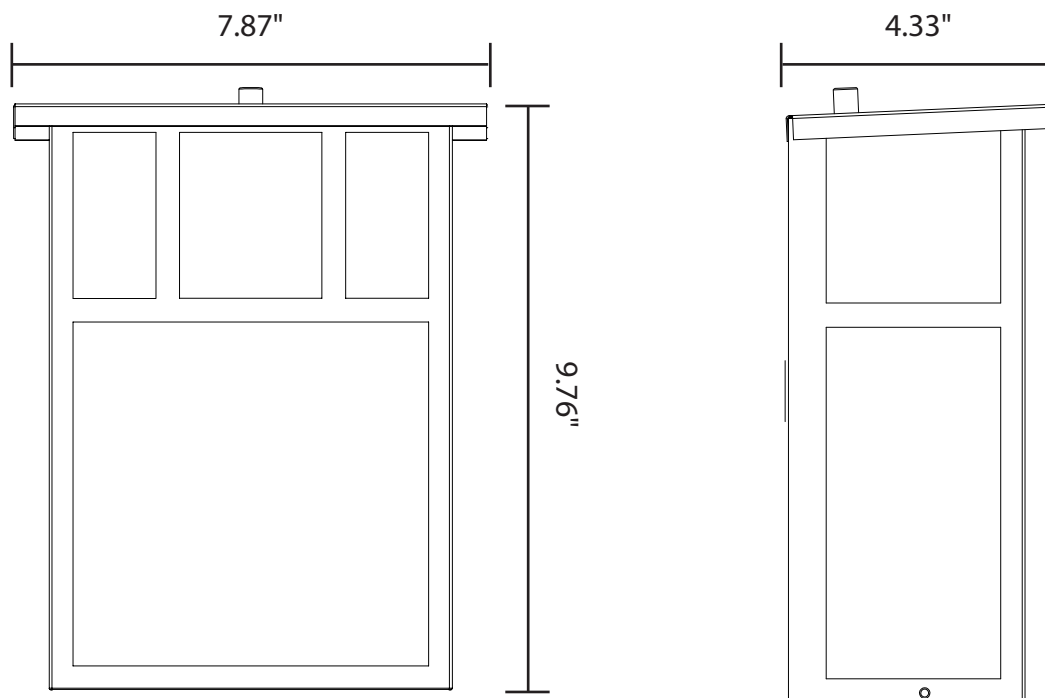

Photometric Data

14W, 3000K

*IES Available Upon Request

Performance Table

SKU	Size (in)	Wattage (W)	3000K	
			Delivered Lumens (lm)	System Efficacy (lm/W)
ODWM-1014-30-X	10	14	1050	75

Product Dimensions

Weight: 1.6 lbs.