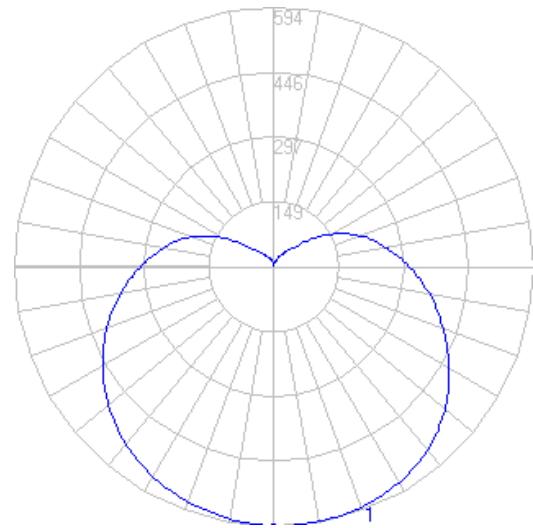

EXAMPLE: ODWM-1014-40-D

Series	Size and Wattage	CCT	Dimming Option
ODWM- Outdoor Decorative Wall Mount	1014 - 10", 14W	27 - 2700K 30 - 3000K 35 - 3500K 40 - 4000K 50 - 5000K	D - Triac Dimming

Specifications and Dimensions subject to change without notice.

Photometric Data

14W, 3000K

*IES Available Upon Request

Performance Table

SKU	Size (in)	Wattage (W)	3000K	
			Delivered Lumens (lm)	System Efficacy (lm/W)
ODWM-1014-30-X	10	14	1050	75

Product Dimensions

Weight: 1.6 lbs.