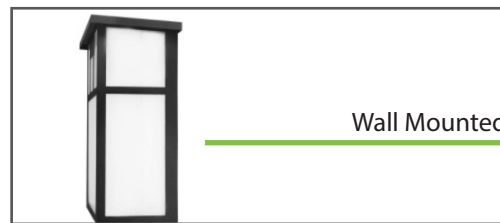

Controls/Dimming

Triac Dimming

Ordering Information

EXAMPLE: ODWM-1014-40-D

Series	Size and Wattage	CCT	Dimming Option
ODWM- Outdoor Decorative Wall Mount	1014 - 10", 14W	27 - 2700K 30 - 3000K 35 - 3500K 40 - 4000K 50 - 5000K	D - Triac Dimming

Specifications and Dimensions subject to change without notice.

*MOQ and longer lead times may apply, please contact customer service for more information.