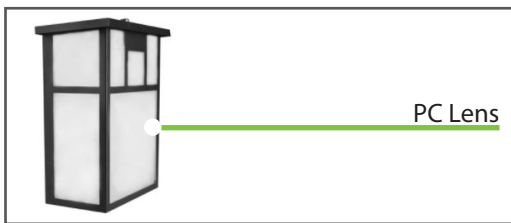

Controls/Dimming

Triac Dimming

Ordering Information

EXAMPLE: ODWM-1014-40-D

Series	Size and Wattage	CCT	Dimming Option
ODWM- Outdoor Decorative Wall Mount	1014 - 10", 14W	27 - 2700K 30 - 3000K 35 - 3500K 40 - 4000K 50 - 5000K	D - Triac Dimming

Specifications and Dimensions subject to change without notice.

*MOQ and longer lead times may apply, please contact customer service for more information.