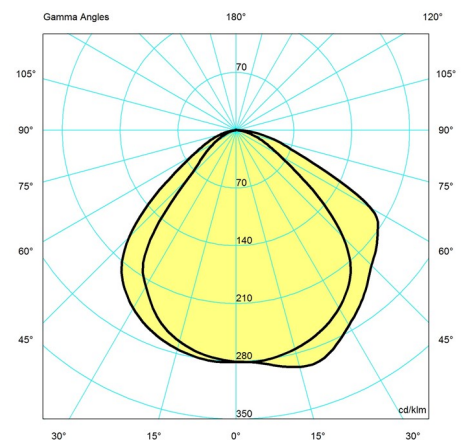

AJ TABLE

Designed by Arne Jacobsen

Description

The fixture emits downward directed light. The angle of the shade can be adjusted to optimize light distribution. The shade is painted white on the inside to ensure a soft comfortable light.

Light distribution diagrams

CARTESIAN

ISOLUX

POLAR

Variant Options

For particular variant options, please check our online Product Variants Configurator on the product detail page.

VARIANT NO.	LIGHT SOURCE	VOLTAGE/FRQ	LUMEN	FEATURES	CABLE
5744905217	1x15W A-19/medium	120V	506	-	White cord
5744905220	1x15W A-19/medium	120V	506	-	Black cord
5744905301	1x15W A-19/medium	120V	506	-	Black cord
5744909718		120V		-	White cord
5744909721		120V		-	White cord
5744909734		120V		-	White cord
5744909747		120V		-	Black cord
5744909750		120V		-	Black cord
5744915061	1x15W A-19/medium	120V	506	-	Black cord