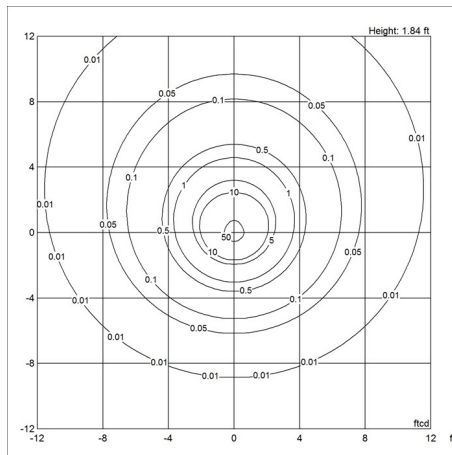

louis poulsen

Dark green, dark grey, aubergine, light grey, midnight blue, pale petroleum, rusty red, yellow ochre, black or white, wet painted.

Mounting

Cord type: White (White finish), black (non-white finish). Cord length: 10'. Switch: On/off switch on the base. For mounting instructions, see download section on the product detail page.

Information

The white version is supplied with a white cable. The other versions are supplied with a black cable. For the E-socket product variants, bulbs are not included. LED light source is part of the product.

Light distribution diagrams

CARTESIAN

ISOLUX

POLAR

Variant Options

For particular variant options, please check our online Product Variants Configurator on the product detail page.

VARIANT NO.	LIGHT SOURCE	VOLTAGE/FRQ	LUMEN	FEATURES	CABLE
5744905217	1x15W A-19/medium	120V	506	-	White cord
5744905220	1x15W A-19/medium	120V	506	-	Black cord
5744905301	1x15W A-19/medium	120V	506	-	Black cord
5744909718		120V		-	White cord
5744909721		120V		-	White cord
5744909734		120V		-	White cord
5744909747		120V		-	Black cord
5744909750		120V		-	Black cord
5744915061	1x15W A-19/medium	120V	506	-	Black cord