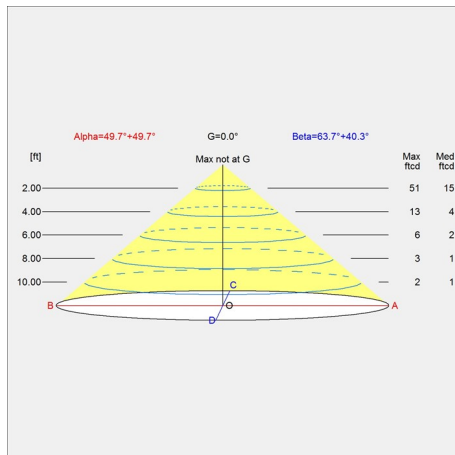

louis poulsen

Dark green, dark grey, aubergine, light grey, midnight blue, pale petroleum, rusty red, yellow ochre, black or white, wet painted.

Mounting

Cord type: White (White finish), black (non-white finish). Cord length: 10'. Switch: On/off switch on the base. For mounting instructions, see download section on the product detail page.

Information

The white version is supplied with a white cable. The other versions are supplied with a black cable. For the E-socket product variants, bulbs are not included. LED light source is part of the product.

Light distribution diagrams

CARTESIAN