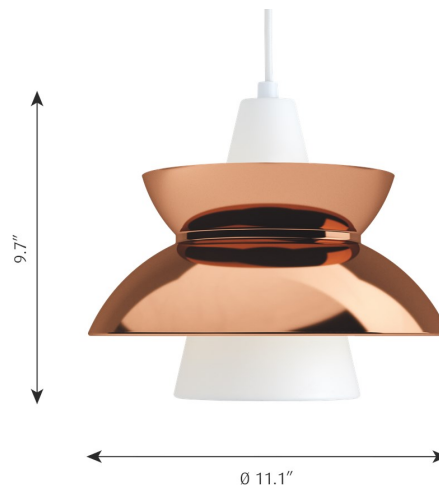

DOO-WOP

Designed by Louis Poulsen A/S in cooperation with the Navy Buildings Department

Description

The fixture primarily provides a downward directed soft light by means of the white lacquered inner conical reflector. The outer reflector, the main shade, contributes to directing the light upwards and downwards, while at the same time spreading the soft diffused light. The inside of the main shade is illuminated through an opening in the inner conical reflector.

Variants

| VARIANT NUMBER | COLOR, RAL | W / H / L (IN) / W (LB) |
|----------------|----------------|-------------------------------|
| 5741919921 | BRASS, 936 | 11.1 / 9.6 / 11.1 IN / 4.5 LB |
| 5741919934 | DARK GREY, 089 | 11.1 / 9.6 / 11.1 IN / 2.7 LB |
| 5741919947 | WHITE, 070 | 11.1 / 9.6 / 11.1 IN / 2.7 LB |
| 5741919950 | COP LAC, 930 | 11.1 / 9.6 / 11.1 IN / 4.5 LB |

Materials & Finishes

MATERIALS

Shade: Spun aluminum or spun brass, or copper. Suspension: Spun aluminum. Struts: Stainless steel.

FINISHES

White or Dark Grey, powder coated or polished Brass or Copper.

Please note that the brass and copper surfaces are untreated. This means that the surface

louis poulsen

will change over time and develop a patina. This process may have already begun when the product is delivered.

Mounting

Canopy: White. Cord type: 3-conductor, 18 AWG white PVC power cord. Cord length: 12'. For mounting instructions, see download section on the product detail page.