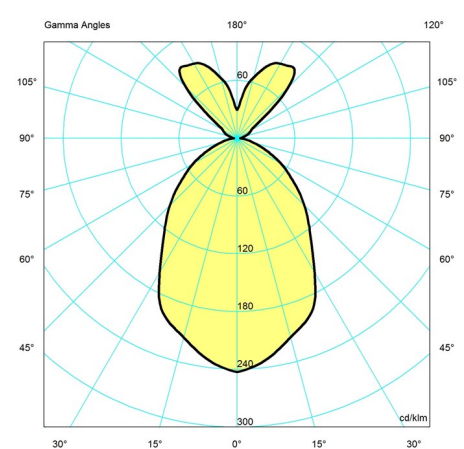

Light distribution diagrams

CARTESIAN

ISOLUX

POLAR

Variant Options

For particular variant options, please check our online Product Variants Configurator on the product detail page.

| VARIANT NO. | LIGHT SOURCE | VOLTAGE/FRQ | LUMEN | FEATURES | CABLE |
|-------------|-------------------|-------------|-------|----------|-------------------|
| 5741919921 | 1x15W A-19/medium | 120V | 551 | - | White fabric cord |
| 5741919934 | 1x15W A-19/medium | 120V | 551 | - | White fabric cord |