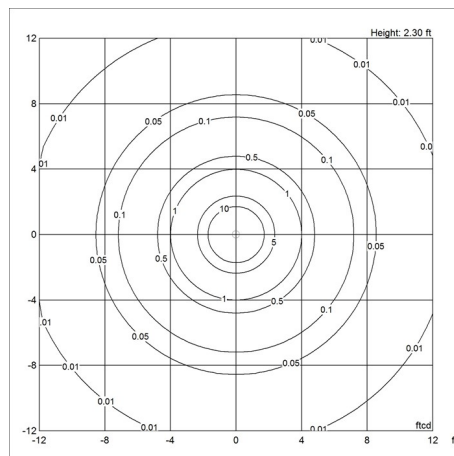

louis poulsen

will change over time and develop a patina. This process may have already begun when the product is delivered.

Mounting

Canopy: White. Cord type: 3-conductor, 18 AWG white PVC power cord. Cord length: 12'. For mounting instructions, see download section on the product detail page.

Information

Electrical:
System Wattage: 15W
LED Wattage: 15W
Delivered lumens: 551
Efficacy: 36 lm/W
Certifications:
cULus, Damp Location
Protection class IP20
Controllability: Phase dimming
Actual performance dependent upon screw-base lamp used. For the E-socket product variants, bulbs are not included. LED light source is part of the product.

Light distribution diagrams

CARTESIAN

ISOLUX

POLAR

Variant Options

For particular variant options, please check our online Product Variants Configurator on the product detail page.

VARIANT NO.	LIGHT SOURCE	VOLTAGE/FRQ	LUMEN	FEATURES	CABLE
5741919921	1x15W A-19/medium	120V	551	-	White fabric cord
5741919934	1x15W A-19/medium	120V	551	-	White fabric cord