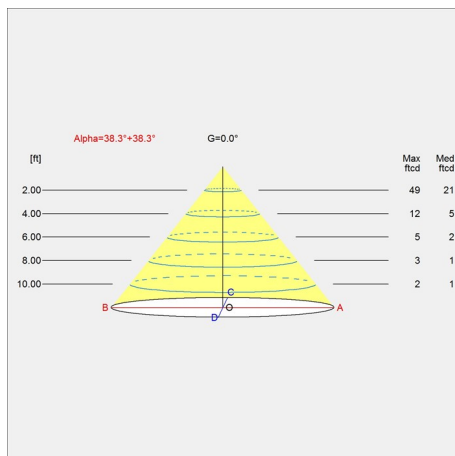

louis poulsen

will change over time and develop a patina. This process may have already begun when the product is delivered.

Mounting

Canopy: White. Cord type: 3-conductor, 18 AWG white PVC power cord. Cord length: 12'. For mounting instructions, see download section on the product detail page.

Information

Electrical:
System Wattage: 15W
LED Wattage: 15W
Delivered lumens: 551
Efficacy: 36 lm/W
Certifications:
cULus, Damp Location
Protection class IP20
Controllability: Phase dimming
Actual performance dependent upon screw-base lamp used. For the E-socket product variants, bulbs are not included. LED light source is part of the product.

Light distribution diagrams

CARTESIAN