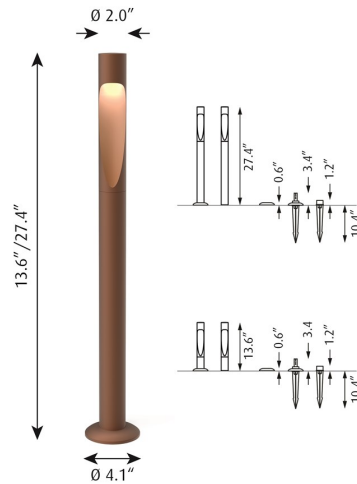

FLINDT GARDEN BOLLARD

Designed by Christian Flindt

Description

The fixture emits a wide downward directed glare-free light. The light source rests at the top inside the asymmetric carving on the side of the bollard, where the gradient serves as a reflector that softens the light and forms a pleasant organic shape on the ground below.