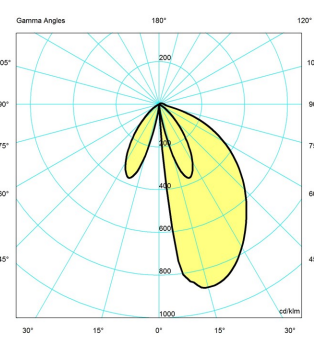

louis poulsen

Choice of 3 different mounting types.

Spike mounted bollard(Plug&Play): For use in soil or gravel; includes weather-proof cables and connectors for above-ground runs.

Anchor mounted bollard(certified electrician): for casting in new concrete pad.

Base mounted bollard(certified electrician): Includes baseplate for anchoring to decks and floors.

Anchor or Base mounted bollards: installation determined by certified electrician with below ground cabling and conduit. For mounting instructions, see download section on the product detail page.

Information

Electrical:

System Wattage: 6.5W

LED Wattage: 6.0W

Delivered lumens: 215-291 lm

Efficacy: 33.1 - 44.7 lm/W

Certifications:

cULus, Wet Location

Protection class IP65

IK class 06

BUG Rating: B0-U2-G0

Color Rendering: $R_a \geq 80$

LED is non-dimming.

Low Voltage power supply 24VDC is remote mounted for multiple bollards per supply. Spike mounted bollards use provided weather-proof cables and connectors for above-ground runs. Plug and play.

Anchor or Base mounted bollards: installation determined by certified electrician with below ground cabling and conduit. Consult factory for remote power supply information; maximum bollards and cable distances. For the E-socket product variants, bulbs are not included. LED light source is part of the product.

Light distribution diagrams

CARTESIAN

ISOLUX

POLAR

BUG