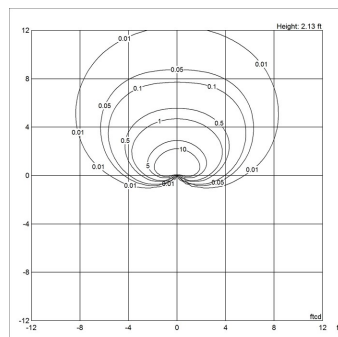

louis poulsen

Choice of 3 different mounting types.

Spike mounted bollard(Plug&Play): For use in soil or gravel; includes weather-proof cables and connectors for above-ground runs.

Anchor mounted bollard(certified electrician): for casting in new concrete pad.

Base mounted bollard(certified electrician): Includes baseplate for anchoring to decks and floors.

Anchor or Base mounted bollards: installation determined by certified electrician with below ground cabling and conduit. For mounting instructions, see download section on the product detail page.

Information

Electrical:

System Wattage: 6.5W

LED Wattage: 6.0W

Delivered lumens: 215-291 lm

Efficacy: 33.1 - 44.7 lm/W

Certifications:

cULus, Wet Location

Protection class IP65

IK class 06

BUG Rating: B0-U2-G0

Color Rendering: $R_a \geq 80$

LED is non-dimming.

Low Voltage power supply 24VDC is remote mounted for multiple bollards per supply. Spike mounted bollards use provided weather-proof cables and connectors for above-ground runs. Plug and play.

Anchor or Base mounted bollards: installation determined by certified electrician with below ground cabling and conduit. Consult factory for remote power supply information; maximum bollards and cable distances. For the E-socket product variants, bulbs are not included. LED light source is part of the product.

Light distribution diagrams

CARTESIAN

ISOLUX

POLAR

BUG