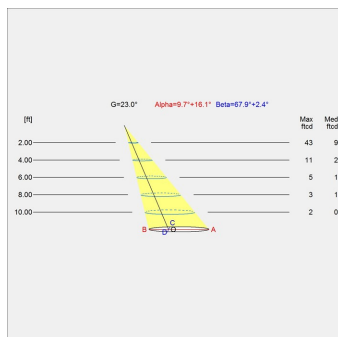

louis poulsen

Choice of 3 different mounting types.

Spike mounted bollard(Plug&Play): For use in soil or gravel; includes weather-proof cables and connectors for above-ground runs.

Anchor mounted bollard(certified electrician): for casting in new concrete pad.

Base mounted bollard(certified electrician): Includes baseplate for anchoring to decks and floors.

Anchor or Base mounted bollards: installation determined by certified electrician with below ground cabling and conduit. For mounting instructions, see download section on the product detail page.

Information

Electrical:

System Wattage: 6.5W

LED Wattage: 6.0W

Delivered lumens: 215-291 lm

Efficacy: 33.1 - 44.7 lm/W

Certifications:

cULus, Wet Location

Protection class IP65

IK class 06

BUG Rating: B0-U2-G0

Color Rendering: $R_a \geq 80$

LED is non-dimming.

Low Voltage power supply 24VDC is remote mounted for multiple bollards per supply. Spike mounted bollards use provided weather-proof cables and connectors for above-ground runs. Plug and play.

Anchor or Base mounted bollards: installation determined by certified electrician with below ground cabling and conduit. Consult factory for remote power supply information; maximum bollards and cable distances. For the E-socket product variants, bulbs are not included. LED light source is part of the product.

Light distribution diagrams

CARTESIAN