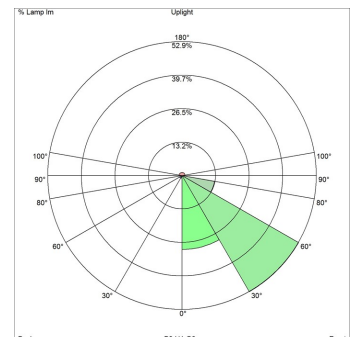

louis poulsen

Choice of 3 different mounting types.

Spike mounted bollard(Plug&Play): For use in soil or gravel; includes weather-proof cables and connectors for above-ground runs.

Anchor mounted bollard(certified electrician): for casting in new concrete pad.

Base mounted bollard(certified electrician): Includes baseplate for anchoring to decks and floors.

Anchor or Base mounted bollards: installation determined by certified electrician with below ground cabling and conduit. For mounting instructions, see download section on the product detail page.

Information

Electrical:

System Wattage: 6.5W

LED Wattage: 6.0W

Delivered lumens: 215-291 lm

Efficacy: 33.1 - 44.7 lm/W

Certifications:

cULus, Wet Location

Protection class IP65

IK class 06

BUG Rating: B0-U2-G0

Color Rendering: $R_a \geq 80$

LED is non-dimming.

Low Voltage power supply 24VDC is remote mounted for multiple bollards per supply. Spike mounted bollards use provided weather-proof cables and connectors for above-ground runs. Plug and play.

Anchor or Base mounted bollards: installation determined by certified electrician with below ground cabling and conduit. Consult factory for remote power supply information; maximum bollards and cable distances. For the E-socket product variants, bulbs are not included. LED light source is part of the product.

Light distribution diagrams

CARTESIAN

ISOLUX

POLAR

BUG